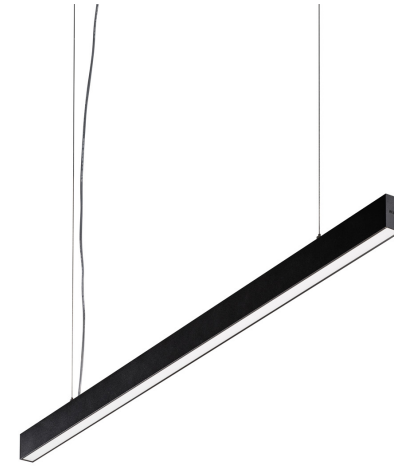

ZIRKOL – L

ZIRKOL – L is a family of linear suspension lamps suitable for general and decorative lighting.

Anodized aluminium body and opal screen to a homogeneous lighting. CRI > 90

Light emission can be direct light and double light emission with high flux and different colour temperatures. Remote driver and dimmer interface included.

1M | DOWNLIGHT - 2700K

LAMPING

Source	Linear LED
Total power	14,5W
Emission	Diffused orientable
Switching	DALI 1-100%
Tension	220/240V
Color temperature	2700K
Luminous flux	833lm
Typ CRI	90
Energy class	A+
IP class	40
Dimensions	100x2,6x5cm
Materials	Aluminium
Notes	included: 1 driver WALIMLEDO20/24, 1 dimmer interface WDIMDALIHP, 1 electrical cable length 5m, 2x adjustable metal cables length 3m (including ceiling attachment). Shipped assembled
Customization options	Shapes, sizes
Accessories	Canopy box, 1 driver, 1 electrical cable Ceiling plate, for false ceiling
Net lamp weight	1.2 kg

LAMPING

Source	Linear LED
Total power	29W
Emission	Diffused orientable
Switching	DALI 1-100%
Tension	220/240V
Color temperature	2700K
Luminous flux	1666lm
Typ CRI	90
Energy class	A+
IP class	40
Dimensions	100x2,6x5cm
Materials	Aluminum
Notes	included: 1 driver WALIM60W24VIN, 1 dimmer interface WDIMDALIHP, 1 electrical cable length 5m, 2x adjustable metal cables length 3m (including ceiling attachment). Shipped assembled
Customization options	Shapes, sizes
Accessories	Canopy box, 1 driver, 1 electrical cable Ceiling plate, for false ceiling
Net lamp weight	1.2 kg