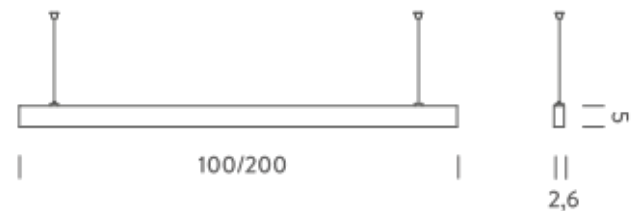

2M | DOWNLIGHT - 2700K

LAMPING

Source	Linear LED
Total power	29W
Emission	Diffused orientable
Switching	DALI 1-100%
Tension	220/240V
Color temperature	2700K
Luminous flux	1666lm
Typ CRI	90
Energy class	A+
IP class	40
Dimensions	200x2,6x5cm
Materials	Aluminium
Notes	included: 1 driver WALIM60W24VIN, 1 dimmer interface WDIMDALIHP, 1 electrical cable length 5m, 2x adjustable metal cables length 3m (including ceiling attachment). Shipped assembled
Customization options	Shapes, sizes
Accessories	Canopy box, 1 driver, 1 electrical cable | Ceiling plate, for false ceiling
Net lamp weight	2,4 kg

Codes

BZRL1620G15DBO
BZRL1620G15DNE
BZRL1620G15DOR

Structure

white
black
matt gold

PACKAGE

Package 01 Dimension: 200x2,6x5 cm / Gross weight: 2,55 kg

Certificazioni