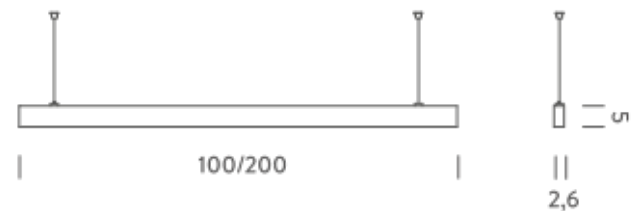

2M | UP - DOWNLIGHT - 2700K

LAMPING

Source	Linear LED
Total power	58W
Emission	Diffused orientable
Switching	DALI 1-100%
Tension	220/240V
Color temperature	2700K
Luminous flux	3332lm
Typ CRI	90
Energy class	A+
IP class	40
Dimensions	200x2,6x5cm
Materials	Aluminum
Notes	included: 1 driver WALIM60W24VIN, 1 dimmer interface WDIMDALIHP, 1 electrical cable length 5m, 2x adjustable metal cables length 3m (including ceiling attachment). Shipped assembled
Customization options	Shapes, sizes
Accessories	Canopy box, 1 driver, 1 electrical cable | Ceiling plate, for false ceiling
Net lamp weight	2,4 kg

Codes

BZRL1720G15DBO
BZRL1720G15DNE
BZRL1720G15DOR

Structure

white
black
matt gold

PACKAGE

Package 01 Dimension: 200x2,6x5 cm / Gross weight: 2,55 kg

Certificazioni