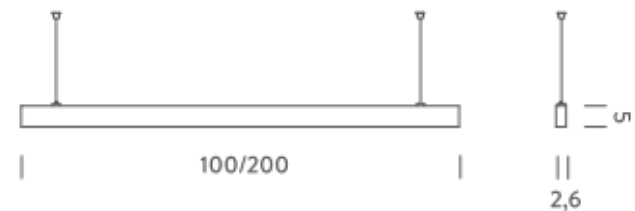

2M | DOWNLIGHT - 4000K

LAMPING

Source	Linear LED
Total power	29W
Emission	Diffused orientable
Switching	DALI 1-100%
Tension	220/240V
Color temperature	4000K
Luminous flux	1960lm
Typ CRI	90
Energy class	A+
IP class	40
Dimensions	200x2,6x5cm
Materials	Aluminium
Notes	included: 1 driver WALIM60W24VIN, 1 dimmer interface WDIMDALIHP, 1 electrical cable length 5m, 2x adjustable metal cables length 3m (including ceiling attachment). Shipped assembled
Customization options	Shapes, sizes
Accessories	Canopy box, 1 driver, 1 electrical cable | Ceiling plate, for false ceiling
Net lamp weight	2,4 kg

Codes

BZRL1620G15NBO
BZRL1620G15NNE
BZRL1620G15NOR

Structure

white
black
matt gold

PACKAGE

Package 01 Dimension: 200x2,6x5 cm / Gross weight: 2,55 kg

Certificazioni