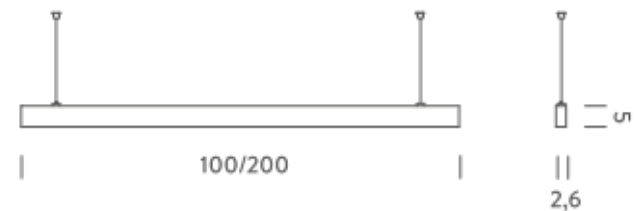

2M | DOWNLIGHT - 3000K

LAMPING

Source	Linear LED
Total power	29W
Emission	Diffused orientable
Switching	DALI 1-100%
Tension	220/240V
Color temperature	3000K
Luminous flux	1764lm
Typ CRI	90
Energy class	A+
IP class	40
Dimensions	200x2,6x5cm
Materials	Aluminium
Notes	included: 1 driver WALIM60W24VIN, 1 dimmer interface WDIMDALIHP, 1 electrical cable length 5m, 2x adjustable metal cables length 3m (including ceiling attachment). Shipped assembled
Customization options	Shapes, sizes
Accessories	Canopy box, 1 driver, 1 electrical cable | Ceiling plate, for false ceiling
Net lamp weight	2,4 kg

Codes

BZRL1620G15WBO
BZRL1620G15WNE
BZRL1620G15WOR

Structure

white
black
matt gold

PACKAGE

Package 01 Dimension: 200x2,6x5 cm / Gross weight: 2,55 kg

Certificazioni