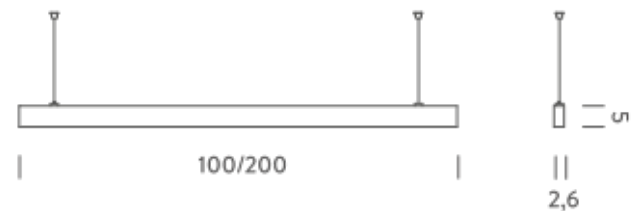

1M | UP - DOWNLIGHT -3000K

LAMPING

Source	Linear LED
Total power	29W
Emission	Diffused orientable
Switching	DALI 1-100%
Tension	220/240V
Color temperature	3000K
Luminous flux	1764lm
Typ CRI	90
Energy class	A+
IP class	40
Dimensions	100x2,6x5cm
Materials	Aluminium
Notes	included: 1 driver WALIM60W24VIN, 1 dimmer interface WDIMDALIHP, 1 electrical cable length 5m, 2x adjustable metal cables length 3m (including ceiling attachment). Shipped assembled
Customization options	Shapes, sizes
Accessories	Canopy box, 1 driver, 1 electrical cable | Ceiling plate, for false ceiling
Net lamp weight	1,2 kg

Codes

BZRL1710G15WBO
BZRL1710G15WNE
BZRL1710G15WOR

Structure

white
black
matt gold

PACKAGE

Package 01 Dimension: 100x2,6x5 cm / Gross weight: 1,25 kg

Certificazioni