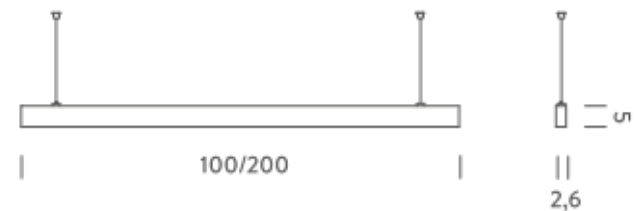

1M | DOWNLIGHT - 2700K

LAMPING

Source	Linear LED
Total power	14,5W
Emission	Diffused orientable
Switching	DALI 1-100%
Tension	220/240V
Color temperature	2700K
Luminous flux	833lm
Typ CRI	90
Energy class	A+
IP class	40
Dimensions	100x2,6x5cm
Materials	Aluminium
Notes	included: 1 driver WALIMLEDO20/24, 1 dimmer interface WDIMDALIHP, 1 electrical cable length 5m, 2x adjustable metal cables length 3m (including ceiling attachment). Shipped assembled
Customization options	Shapes, sizes
Accessories	Canopy box, 1 driver, 1 electrical cable Ceiling plate, for false ceiling
Net lamp weight	1.2 kg

Codes

BZRKL1610G15DBO
BZRKL1610G15DNE
BZRKL1610G15DOR

Structure

white
black
matt gold

PACKAGE

Package 01 Dimension: 100x2,6x5 cm / Gross weight: 1.25 kg

Certificazioni

1M | UP - DOWNLIGHT -2700K

LAMPING

Source	Linear LED
Total power	29W
Emission	Diffused orientable
Switching	DALI 1-100%
Tension	220/240V
Color temperature	2700K
Luminous flux	1666lm
Typ CRI	90
Energy class	A+
IP class	40
Dimensions	100x2,6x5cm
Materials	Aluminum
Notes	included: 1 driver WALIM60W24VIN, 1 dimmer interface WDIMDALIHP, 1 electrical cable length 5m, 2x adjustable metal cables length 3m (including ceiling attachment). Shipped assembled
Customization options	Shapes, sizes
Accessories	Canopy box, 1 driver, 1 electrical cable Ceiling plate, for false ceiling
Net lamp weight	1.2 kg

LAMPING

Source	Linear LED
Total power	14,5W
Emission	Diffused orientable
Switching	DALI 1-100%
Tension	220/240V
Color temperature	3000K
Luminous flux	882lm
Typ CRI	90
Energy class	A+
IP class	40
Dimensions	100x2,6x5cm
Materials	Aluminium
Notes	included: 1 driver WALIMLEDO20/24, 1 dimmer interface WDIMDALIHP, 1 electrical cable length 5m, 2x adjustable metal cables length 3m (including ceiling attachment). Shipped assembled
Customization options	Shapes, sizes
Accessories	Canopy box, 1 driver, 1 electrical cable Ceiling plate, for false ceiling
Net lamp weight	1,2 kg