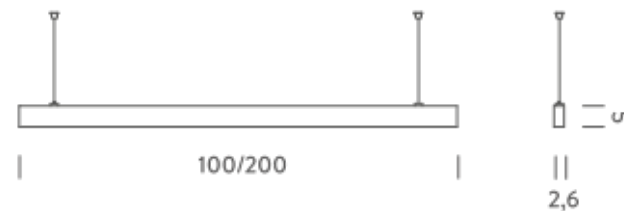

1M | UP - DOWNLIGHT - 4000K

LAMPING

Source	Linear LED
Total power	29W
Emission	Diffused orientable
Switching	DALI 1-100%
Tension	220/240V
Color temperature	4000K
Luminous flux	1960lm
Typ CRI	90
Energy class	A+
IP class	40
Dimensions	100x2,6x5cm
Materials	Aluminium
Notes	included: 1 driver WALIM60W24VIN, 1 dimmer interface WDIMDALIHP, 1 electrical cable length 5m, 2x adjustable metal cables length 3m (including ceiling attachment). Shipped assembled
Customization options	Shapes, sizes
Accessories	Canopy box, 1 driver, 1 electrical cable | Ceiling plate, for false ceiling
Net lamp weight	1,2 kg

Codes

BZRL1710G15NBO
BZRL1710G15NNE
BZRL1710G15NNE

Structure

white
black
matt gold

PACKAGE

Package 01 Dimension: 200x2,6x5 cm / Gross weight: 2,55 kg

Certificazioni