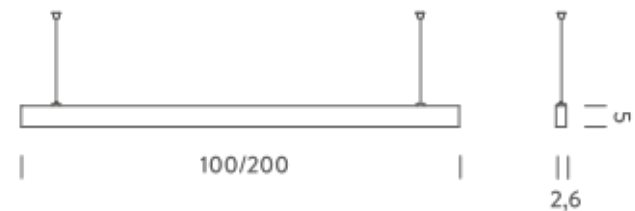

1M | DOWNLIGHT - 2700K

LAMPING

Source	Linear LED
Total power	14,5W
Emission	Diffused orientable
Switching	DALI 1-100%
Tension	220/240V
Color temperature	2700K
Luminous flux	833lm
Typ CRI	90
Energy class	A+
IP class	40
Dimensions	100x2,6x5cm
Materials	Aluminium
Notes	included: 1 driver WALIMLEDO20/24, 1 dimmer interface WDIMDALIHP, 1 electrical cable length 5m, 2x adjustable metal cables length 3m (including ceiling attachment). Shipped assembled
Customization options	Shapes, sizes
Accessories	Canopy box, 1 driver, 1 electrical cable Ceiling plate, for false ceiling
Net lamp weight	1.2 kg

LAMPING

Source	Linear LED
Total power	29W
Emission	Diffused orientable
Switching	DALI 1-100%
Tension	220/240V
Color temperature	2700K
Luminous flux	1666lm
Typ CRI	90
Energy class	A+
IP class	40
Dimensions	100x2,6x5cm
Materials	Aluminum
Notes	included: 1 driver WALIM60W24VIN, 1 dimmer interface WDIMDALIHP, 1 electrical cable length 5m, 2x adjustable metal cables length 3m (including ceiling attachment). Shipped assembled
Customization options	Shapes, sizes
Accessories	Canopy box, 1 driver, 1 electrical cable Ceiling plate, for false ceiling
Net lamp weight	1.2 kg

Codes

BZRL1710G15DBO
BZRL1710G15DNE
BZRL1710G15DOR

Structure

white
black
matt gold

PACKAGE

Package 01 Dimension: 100x2,6x5 cm / Gross weight: 1.25 kg

Certificazioni

1M | DOWNLIGHT - 3000K

LAMPING

Source	Linear LED
Total power	14,5W
Emission	Diffused orientable
Switching	DALI 1-100%
Tension	220/240V
Color temperature	3000K
Luminous flux	882lm
Typ CRI	90
Energy class	A+
IP class	40
Dimensions	100x2,6x5cm
Materials	Aluminium
Notes	included: 1 driver WALIMLEDO20/24, 1 dimmer interface WDIMDALIHP, 1 electrical cable length 5m, 2x adjustable metal cables length 3m (including ceiling attachment). Shipped assembled
Customization options	Shapes, sizes
Accessories	Canopy box, 1 driver, 1 electrical cable Ceiling plate, for false ceiling
Net lamp weight	1,2 kg