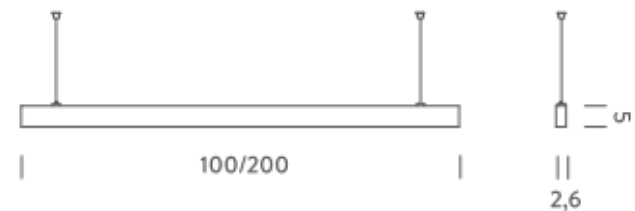

LAMPING

Source	Linear LED
Total power	29W
Emission	Diffused orientable
Switching	DALI 1-100%
Tension	220/240V
Color temperature	2700K
Luminous flux	1666lm
Typ CRI	90
Energy class	A+
IP class	40
Dimensions	100x2,6x5cm
Materials	Aluminum
Notes	included: 1 driver WALIM60W24VIN, 1 dimmer interface WDIMDALIHP, 1 electrical cable length 5m, 2x adjustable metal cables length 3m (including ceiling attachment). Shipped assembled
Customization options	Shapes, sizes
Accessories	Canopy box, 1 driver, 1 electrical cable Ceiling plate, for false ceiling
Net lamp weight	1.2 kg

LAMPING

Source	Linear LED
Total power	14,5W
Emission	Diffused orientable
Switching	DALI 1-100%
Tension	220/240V
Color temperature	3000K
Luminous flux	882lm
Typ CRI	90
Energy class	A+
IP class	40
Dimensions	100x2,6x5cm
Materials	Aluminium
Notes	included: 1 driver WALIMLEDO20/24, 1 dimmer interface WDIMDALIHP, 1 electrical cable length 5m, 2x adjustable metal cables length 3m (including ceiling attachment). Shipped assembled
Customization options	Shapes, sizes
Accessories	Canopy box, 1 driver, 1 electrical cable Ceiling plate, for false ceiling
Net lamp weight	1,2 kg

Codes

BZRL1610G15WOB
BZRL1610G15WNE
BZRL1610G15WOR

Structure

white
black
matt gold

PACKAGE

Package 01 Dimension: 100x2,6x5 cm / Gross weight: 1,25 kg

Certificazioni

1M | UP - DOWNLIGHT -3000K

LAMPING

Source	Linear LED
Total power	29W
Emission	Diffused orientable
Switching	DALI 1-100%
Tension	220/240V
Color temperature	3000K
Luminous flux	1764lm
Typ CRI	90
Energy class	A+
IP class	40
Dimensions	100x2,6x5cm
Materials	Aluminium
Notes	included: 1 driver WALIM60W24VIN, 1 dimmer interface WDIMDALIHP, 1 electrical cable length 5m, 2x adjustable metal cables length 3m (including ceiling attachment). Shipped assembled
Customization options	Shapes, sizes
Accessories	Canopy box, 1 driver, 1 electrical cable Ceiling plate, for false ceiling
Net lamp weight	1,2 kg