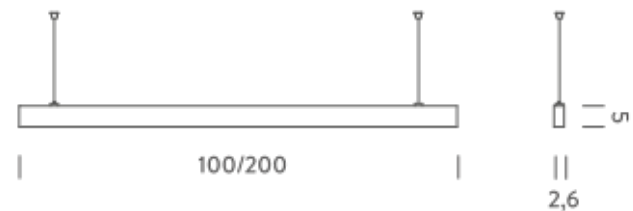

1M | DOWNLIGHT - 4000K

LAMPING

Source	Linear LED
Total power	14,5W
Emission	Diffused orientable
Switching	DALI 1-100%
Tension	220/240V
Color temperature	4000K
Luminous flux	980lm
Typ CRI	90
Energy class	A+
IP class	40
Dimensions	100x2,6x5cm
Materials	Aluminium
Notes	included: 1 driver WALIMLEDO20/24, 1 dimmer interface WDIMDALIHP, 1 electrical cable length 5m, 2x adjustable metal cables length 3m (including ceiling attachment). Shipped assembled
Customization options	Shapes, sizes
Accessories	Canopy box, 1 driver, 1 electrical cable | Ceiling plate, for false ceiling
Net lamp weight	1,2 kg

Codes

BZRL1610G15NBO
BZRL1610G15NNE
BZRL1610G15NOR

Structure

white
black
matt gold

PACKAGE

Package 01 Dimension: 100x2,6x5 cm / Gross weight: 1,25 kg

Certificazioni