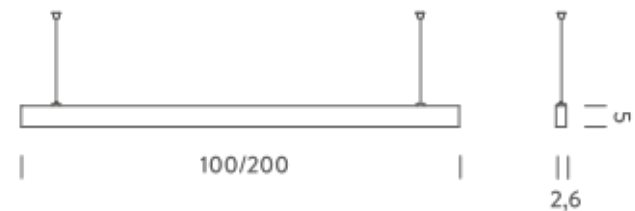

2M | UP - DOWNLIGHT - 3000K

LAMPING

Source	Linear LED
Total power	58W
Emission	Diffused orientable
Switching	DALI 1-100%
Tension	220/240V
Color temperature	3000K
Luminous flux	3528lm
Typ CRI	90
Energy class	A+
IP class	40
Dimensions	200x2,6x5cm
Materials	Aluminium
Notes	included: 1 driver WALIM60W24VIN, 1 dimmer interface WDIMDALIHP, 1 electrical cable length 5m, 2x adjustable metal cables length 3m (including ceiling attachment). Shipped assembled
Customization options	Shapes, sizes
Accessories	Canopy box, 1 driver, 1 electrical cable | Ceiling plate, for false ceiling
Net lamp weight	2,4 kg

Codes

BZRL1720G15WBO
BZRL1720G15WNE
BZRL1720G15WOR

Structure

white
black
matt gold

PACKAGE

Package 01 Dimension: 200x2,6x5 cm / Gross weight: 2,55 kg

Certificazioni