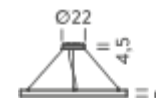

Ø 100/150

CIRCLE 2-3-5m

Ø 200

Ø 300

Ø 500

HOME Ø 1,5M | DOWNLIGHT - 2700K

LAMPING

Source	Linear LED
Total power	68W
Emission	Diffused orientable
Switching	DALI 1-100%
Tension	110/240V
Color temperature	2700K
Luminous flux	3923lm
Typ CRI	90
Energy class	A+
IP class	40
Dimensions	ø150x5cm
Materials	Aluminium
Notes	included: round canopy with 1 driver WALIMLED100/24, 1x dimmer interface WDIMDALIHP, 1 electrical cable 4m, 3x adjustable metal cables (length from 3m to 0,5m). Shipped assembled
Customization options	Shapes, sizes
Accessories	Canopy, for concrete ceiling Ceiling attachment, for metal cable Ceiling plate, for false ceiling
Net lamp weight	4 kg

Ø 100/150

CIRCLE 2-3-5m

Ø 200

Ø 300

Ø 500

HOME Ø 1,5M | UP - DOWNLIGHT - 2700K

LAMPING

Source	Linear LED
Total power	136W
Emission	Diffused orientable
Switching	DALI 1-100%
Tension	220/240V
Color temperature	2700K
Luminous flux	7847lm
Typ CRI	90
Energy class	A+
IP class	40
Dimensions	ø150x5cm
Materials	Aluminium
Notes	included: round canopy with 1 driver WALIM150/24VIN, 1x dimmer interface WDIMDALIHP, 1 electrical cable 4m, 3x adjustable metal cables (length from 3m to 0,5m). Shipped assembled
Customization options	Shapes, sizes
Accessories	Canopy, for concrete ceiling Ceiling attachment, for metal cable Ceiling plate, for false ceiling
Net lamp weight	5,4 kg