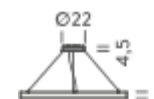

Ø 100/150

CIRCLE 2-3-5m

Ø 200

Ø 300

Ø 500

HOME Ø 1M | DOWNLIGHT - 3000K

LAMPING

Source	Linear LED
Total power	45W
Emission	Diffused orientable
Switching	DALI 1-100%
Tension	110/240V
Color temperature	3000K
Luminous flux	2769lm
Typ CRI	90
Energy class	A+
IP class	40
Dimensions	ø100x5cm
Materials	Aluminium
Notes	included: round canopy with 1 driver WALIMLED100/24, 1x dimmer interface WDIMDALIHP, 1 electrical cable 4m, 3x adjustable metal cables (length from 3m to 0,5m). Shipped assembled
Customization options	Shapes, sizes
Accessories	Canopy, for concrete ceiling Ceiling attachment, for metal cable Ceiling plate, for false ceiling
Net lamp weight	4 kg

Ø 100/150

CIRCLE 2-3-5m

Ø 200

Ø 300

Ø 500

HOME Ø 1M | UP - DOWNLIGHT - 3000K

LAMPING

Source	Linear LED
Total power	90W
Emission	Diffused orientable
Switching	DALI 1-100%
Tension	110/240V
Color temperature	3000K
Luminous flux	5539lm
Typ CRI	90
Energy class	A+
IP class	40
Dimensions	ø100x5cm
Materials	Aluminium
Notes	included: round canopy with 1 driver WALIMLED100/24, 1x dimmer interface WDIMDALIHP, 1 electrical cable 4m, 3x adjustable metal cables (length from 3m to 0,5m). Shipped assembled
Customization options	Shapes, sizes
Accessories	Canopy, for concrete ceiling Ceiling attachment, for metal cable Ceiling plate, for false ceiling
Net lamp weight	4 kg