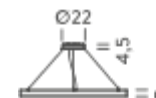

CIRCLE HOME 1-1,5m