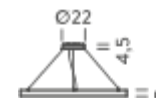

Ø 100/150

CIRCLE 2-3-5m

Ø 200

Ø 300

Ø 500

HOME Ø 1M | UP - DOWNLIGHT - 4000K

LAMPING

Source	Linear LED
Total power	90W
Emission	Diffused orientable
Switching	DALI 1-100%
Tension	110/240V
Color temperature	4000K
Luminous flux	6154lm
Typ CRI	90
Energy class	A+
IP class	40
Dimensions	ø100x5cm
Materials	Aluminium
Notes	included: round canopy with 1 driver WALIMLED100/24, 1x dimmer interface WDIMDALIHP, 1 electrical cable 4m, 3x adjustable metal cables (length from 3m to 0,5m). Shipped assembled
Customization options	Shapes, sizes
Accessories	Canopy, for concrete ceiling Ceiling attachment, for metal cable Ceiling plate, for false ceiling
Net lamp weight	4 kg

Ø 100/150

CIRCLE 2-3-5m

Ø 200

Ø 300

Ø 500

HOME Ø 1,5M | DOWNLIGHT - 2700K

LAMPING

Source	Linear LED
Total power	68W
Emission	Diffused orientable
Switching	DALI 1-100%
Tension	110/240V
Color temperature	2700K
Luminous flux	3923lm
Typ CRI	90
Energy class	A+
IP class	40
Dimensions	ø150x5cm
Materials	Aluminium
Notes	included: round canopy with 1 driver WALIMLED100/24, 1x dimmer interface WDIMDALIHP, 1 electrical cable 4m, 3x adjustable metal cables (length from 3m to 0,5m). Shipped assembled
Customization options	Shapes, sizes
Accessories	Canopy, for concrete ceiling Ceiling attachment, for metal cable Ceiling plate, for false ceiling
Net lamp weight	4 kg