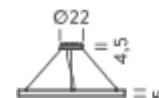

Ø 3M | UP - DOWNLIGHT - 4000K

LAMPING

Source	Linear LED
Total power	268W
Emission	Diffused orientable
Switching	DALI 1-100%
Tension	110/240V
Color temperature	4000K
Luminous flux	18306lm
Typ CRI	90
Energy class	A+
IP class	40
Dimensions	ø300x5cm
Materials	Aluminium
Notes	included: 3 driver WALIMLED100/24, 3x dimmer interface WDIMDALIHP, 3 electrical cables 5m, 6x adjustable metal cables length 3m (including ceiling attachment). Shipped in 3 pieces
Customization options	Shapes, sizes
Accessories	Canopy, for concrete ceiling | Ceiling plate, for false ceiling
Net lamp weight	12,3 kg

Codes

BZRC1730G15NBO
BZRC1730G15NNE
BZRC1730G15NOR

Structure

white
black
matte gold

PACKAGE

Package 01 Dimension: 310x110x15 cm / Gross weight: 20,3 kg

Certificazioni

CIRCLE HOME 1-1,5m

CIRCLE 2-3-5m