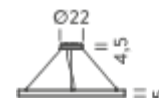

Ø 3M | UP - DOWNLIGHT - 3000K

LAMPING

Source	Linear LED
Total power	268W
Emission	Diffused orientable
Switching	DALI 1-100%
Tension	110/240V
Color temperature	3000K
Luminous flux	16476lm
Typ CRI	90
Energy class	A+
IP class	40
Dimensions	ø300x5cm
Materials	Aluminium
Notes	included: 3 driver WALIMLED100/24, 3x dimmer interface WDIMDALIHP, 3 electrical cables 5m, 6x adjustable metal cables length 3m (including ceiling attachment). Shipped in 3 pieces
Customization options	Shapes, sizes
Accessories	Canopy, for concrete ceiling | Ceiling plate, for false ceiling
Net lamp weight	12,3 kg

Codes

BZRC1730G15WBO
BZRC1730G15WNE
BZRC1730G15WOR

Structure

white
black
matte gold

PACKAGE

Package 01 Dimension: 310x110x15 cm / Gross weight: 20,3 kg

Certificazioni

CIRCLE HOME 1-1,5m

CIRCLE 2-3-5m