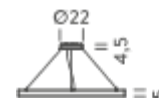

CIRCLE HOME 1-1,5m

CIRCLE 2-3-5m