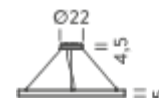

Ø 5M | UP - DOWNLIGHT - 4000K

LAMPING

Source	Linear LED
Total power	452W
Emission	Diffused orientable
Switching	DALI 1-100%
Tension	220/240V
Color temperature	4000K
Luminous flux	30772lm
Typ CRI	90
Energy class	A+
IP class	40
Dimensions	ø500x5cm
Materials	Aluminium
Notes	included: 5x driver WALIM120W24VIN, 5x dimmer interface WDIMDALIHP, 5 electrical cables 5m, 10x adjustable metal cables length 3m (including ceiling attachment). Shipped in 5 pieces
Customization options	Shapes, sizes
Accessories	Canopy, for concrete ceiling | Ceiling plate, for false ceiling
Net lamp weight	20,3 kg

Codes

BZRC1750G15NBO
BZRC1750G15NNE
BZRC1750G15NOR

Structure

white
black
matte gold

PACKAGE

Package 01 Dimension: 310x110x15 cm / Gross weight: 28,3 kg

Certificazioni

CIRCLE HOME 1-1,5m

CIRCLE 2-3-5m