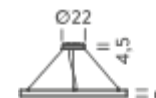

Codes

BZRC1610G15DBO
BZRC1610G15DNE
BZRC1610G15DOR

Structure

white
black
matte gold

PACKAGE

Package 01 Dimension: 110x110x15 cm / Gross weight: 6,5 kg

Certificazioni

CIRCLE HOME 1-1,5m

Ø 100/150

CIRCLE 2-3-5m

Ø 200

Ø 300

Ø 500

HOME Ø 1M | UP - DOWNLIGHT - 2700K

LAMPING

Source	Linear LED
Total power	90W
Emission	Diffused orientable
Switching	DALI 1-100%
Tension	110/240V
Color temperature	2700K
Luminous flux	5231lm
Typ CRI	90
Energy class	A+
IP class	40
Dimensions	ø100x5cm
Materials	Aluminium
Notes	included: round canopy with 1 driver WALIMLED100/24, 1x dimmer interface WDIMDALIHP, 1 electrical cable 4m, 3x adjustable metal cables (length from 3m to 0,5m). Shipped assembled
Customization options	Shapes, sizes
Accessories	Canopy, for concrete ceiling Ceiling attachment, for metal cable Ceiling plate, for false ceiling
Net lamp weight	4 kg