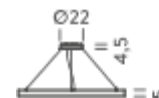

Ø 3M | DOWNLIGHT - 3000K

LAMPING

Source	Linear LED
Total power	134W
Emission	Diffused orientable
Switching	DALI 1-100%
Tension	220/240V
Color temperature	3000K
Luminous flux	8238lm
Typ CRI	90
Energy class	A+
IP class	40
Dimensions	ø300x5cm
Materials	Aluminium
Notes	included: 1 driver WALIM150W24VIN, 1x dimmer interface WDIMDALIHP, 1 electrical cable 5m, 6x adjustable metal cables length 3m (including ceiling attachment). Shipped in 3 pieces
Customization options	Shapes, sizes
Accessories	Canopy, for concrete ceiling | Ceiling plate, for false ceiling
Net lamp weight	9,8 kg

Codes

BZRC1630G15WBO
BZRC1630G15WNE
BZRC1630G15WOR

Structure

white
black
matte gold

PACKAGE

Package 01 Dimension: 310x110x15 cm / Gross weight: 17,8 kg

Certificazioni

CIRCLE HOME 1-1,5m

CIRCLE 2-3-5m