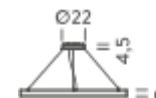

CIRCLE HOME 1-1,5m

CIRCLE 2-3-5m