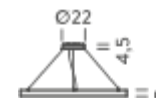

Ø 3M | DOWNLIGHT - 2700K

LAMPING

Source	Linear LED
Total power	134W
Emission	Diffused orientable
Switching	1-100%
Tension	220/240V
Color temperature	3000K
Luminous flux	7820lm
Typ CRI	90
Energy class	A+
IP class	40
Dimensions	ø300x5cm
Materials	Aluminium
Notes	included: 1 driver WALIM150W24VIN, 1x dimmer interface WDIMDALIHP, 1 electrical cable 5m, 6x adjustable metal cables length 3m (including ceiling attachment). Shipped in 3 pieces
Customization options	Shapes, sizes
Accessories	Canopy, for concrete ceiling | Ceiling plate, for false ceiling
Net lamp weight	9,8 kg

Codes

BZRC1630G15DBO
BZRC1630G15DBO
BZRC1630G15DOR

Structure

white
black
matte gold

PACKAGE

Package 01 Dimension: 310x110x15 cm / Gross weight: 17,8 kg

Certificazioni

CIRCLE HOME 1-1,5m

CIRCLE 2-3-5m