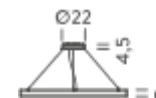

Ø 100/150

CIRCLE 2-3-5m

Ø 200

Ø 300

Ø 500

HOME Ø 1M | UP - DOWNLIGHT - 3000K

LAMPING

Source	Linear LED
Total power	90W
Emission	Diffused orientable
Switching	DALI 1-100%
Tension	110/240V
Color temperature	3000K
Luminous flux	5539lm
Typ CRI	90
Energy class	A+
IP class	40
Dimensions	ø100x5cm
Materials	Aluminium
Notes	included: round canopy with 1 driver WALIMLED100/24, 1x dimmer interface WDIMDALIHP, 1 electrical cable 4m, 3x adjustable metal cables (length from 3m to 0,5m). Shipped assembled
Customization options	Shapes, sizes
Accessories	Canopy, for concrete ceiling Ceiling attachment, for metal cable Ceiling plate, for false ceiling
Net lamp weight	4 kg

Ø 100/150

CIRCLE 2-3-5m

Ø 200

Ø 300

Ø 500

HOME Ø 1M | DOWNLIGHT - 4000K

LAMPING

Source	Linear LED
Total power	45W
Emission	Diffused orientable
Switching	DALI 1-100%
Tension	110/240V
Color temperature	4000K
Luminous flux	3077lm
Typ CRI	90
Energy class	A+
IP class	40
Dimensions	ø100x5cm
Materials	Aluminium
Notes	included: round canopy with 1 driver WALIMLED100/24, 1x dimmer interface WDIMDALIHP, 1 electrical cable 4m, 3x adjustable metal cables (length from 3m to 0,5m). Shipped assembled
Customization options	Shapes, sizes
Accessories	Canopy, for concrete ceiling Ceiling attachment, for metal cable Ceiling plate, for false ceiling
Net lamp weight	4 kg