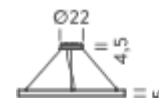

Ø 100/150

CIRCLE 2-3-5m

Ø 200

Ø 300

Ø 500

HOME Ø 1M | DOWNLIGHT - 4000K

LAMPING

Source	Linear LED
Total power	45W
Emission	Diffused orientable
Switching	DALI 1-100%
Tension	110/240V
Color temperature	4000K
Luminous flux	3077lm
Typ CRI	90
Energy class	A+
IP class	40
Dimensions	ø100x5cm
Materials	Aluminium
Notes	included: round canopy with 1 driver WALIMLED100/24, 1x dimmer interface WDIMDALIHP, 1 electrical cable 4m, 3x adjustable metal cables (length from 3m to 0,5m). Shipped assembled
Customization options	Shapes, sizes
Accessories	Canopy, for concrete ceiling Ceiling attachment, for metal cable Ceiling plate, for false ceiling
Net lamp weight	4 kg

Ø 100/150

CIRCLE 2-3-5m

Ø 200

Ø 300

Ø 500

HOME Ø 1M | UP - DOWNLIGHT - 4000K

LAMPING

Source	Linear LED
Total power	90W
Emission	Diffused orientable
Switching	DALI 1-100%
Tension	110/240V
Color temperature	4000K
Luminous flux	6154lm
Typ CRI	90
Energy class	A+
IP class	40
Dimensions	ø100x5cm
Materials	Aluminium
Notes	included: round canopy with 1 driver WALIMLED100/24, 1x dimmer interface WDIMDALIHP, 1 electrical cable 4m, 3x adjustable metal cables (length from 3m to 0,5m). Shipped assembled
Customization options	Shapes, sizes
Accessories	Canopy, for concrete ceiling Ceiling attachment, for metal cable Ceiling plate, for false ceiling
Net lamp weight	4 kg