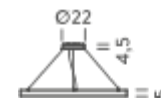

CIRCLE HOME 1-1,5m

CIRCLE 2-3-5m