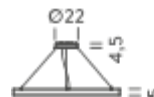

Ø 5M | UP - DOWNLIGHT - 2700K

LAMPING

Source	Linear LED
Total power	452W
Emission	Diffused orientable
Switching	DALI 1-100%
Tension	220/240V
Color temperature	2700K
Luminous flux	26100lm
Typ CRI	90
Energy class	A+
IP class	40
Dimensions	ø500x5cm
Notes	included: 5x driver WALIM120W24VIN, 5x dimmer interface WDIMDALIHP, 5 electrical cables 5m, 10x adjustable metal cables length 3m (including ceiling attachment). Shipped in 5 pieces
Accessories	Canopy, for concrete ceiling | Ceiling plate, for false ceiling
Net lamp weight	20,3 kg

Codes

BZRC1750G15DBO
BZRC1750G15DNE
BZRC1750G15DOR

Structure

white
black
matte gold

PACKAGE

Package 01 Dimension: 310x110x15 cm / Gross weight: 28,3 kg

Certificazioni

CIRCLE HOME 1-1,5m

CIRCLE 2-3-5m