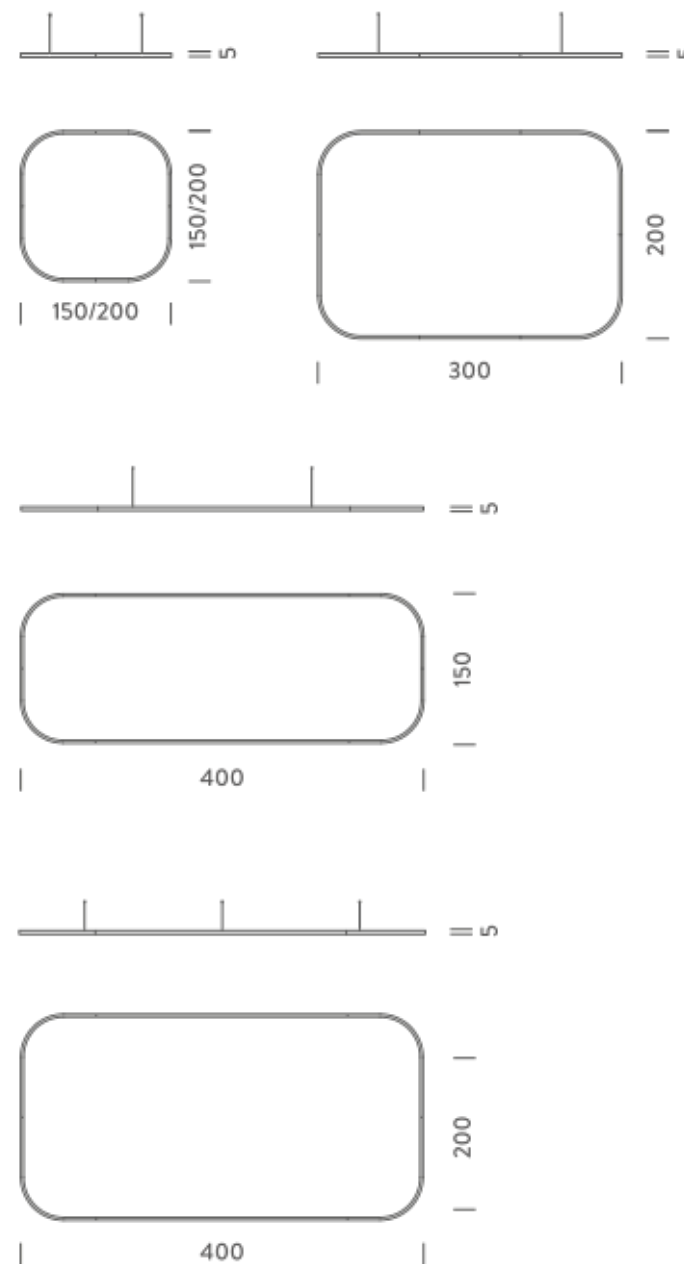

4X1,5M | UP - DOWNLIGHT - 4000K

LAMPING

Source	Linear LED
Total power	297W
Emission	Diffused orientable
Switching	DALI 1-100%
Tension	220/240V
Color temperature	4000K
Luminous flux	20227lm
Typ CRI	90
Energy class	A+
IP class	40
Dimensions	400x150x5cm
Materials	Aluminium
Notes	included: 2 drivers WALIM150W24VIN, 2x dimmer interface WDIMDALIHP, 4 electrical cables 5m, 4x adjustable metal cables length 3m (including ceiling attachment). Shipped in 4 pieces
Customization options	Shapes, sizes
Accessories	Canopy, for concrete ceiling Canopy box, 1 driver, 2 electrical cables Ceiling plate, for false ceiling
Net lamp weight	12,1 kg

LAMPING

Source	Linear LED
Total power	163W
Emission	Diffused orientable
Switching	DALI 1-100%
Tension	220/240V
Color temperature	2700K
Luminous flux	9430lm
Typ CRI	90
Energy class	A+
IP class	40
Dimensions	400x200x5cm
Materials	Aluminium
Notes	included: 1 driver WALIM250W24VIN, 1 dimmer interface WDIMDALIHP, 4 electrical cables 5m, 6x adjustable metal cables length 3m (including ceiling attachment). Shipped in 4 pieces
Customization options	Shapes, sizes
Accessories	Canopy, for concrete ceiling Ceiling plate, for false ceiling
Net lamp weight	12,3 kg

4X2M | UP - DOWNLIGHT - 2700K

LAMPING

Source	Linear LED
Total power	326W
Emission	Diffused orientable
Switching	DALI 1-100%
Tension	220/240V
Color temperature	2700K
Luminous flux	18859lm
Typ CRI	90
Energy class	A+
IP class	40
Dimensions	400x200x5cm
Materials	Aluminium
Notes	included: 2 drivers WALIM250W24VIN, 2x dimmer interface WDIMDALIHP, 4 electrical cables 5m, 6x adjustable metal cables length 3m (including ceiling attachment). Shipped in 4 pieces
Customization options	Shapes, sizes
Accessories	Canopy, for concrete ceiling Ceiling plate, for false ceiling
Net lamp weight	13,2 kg