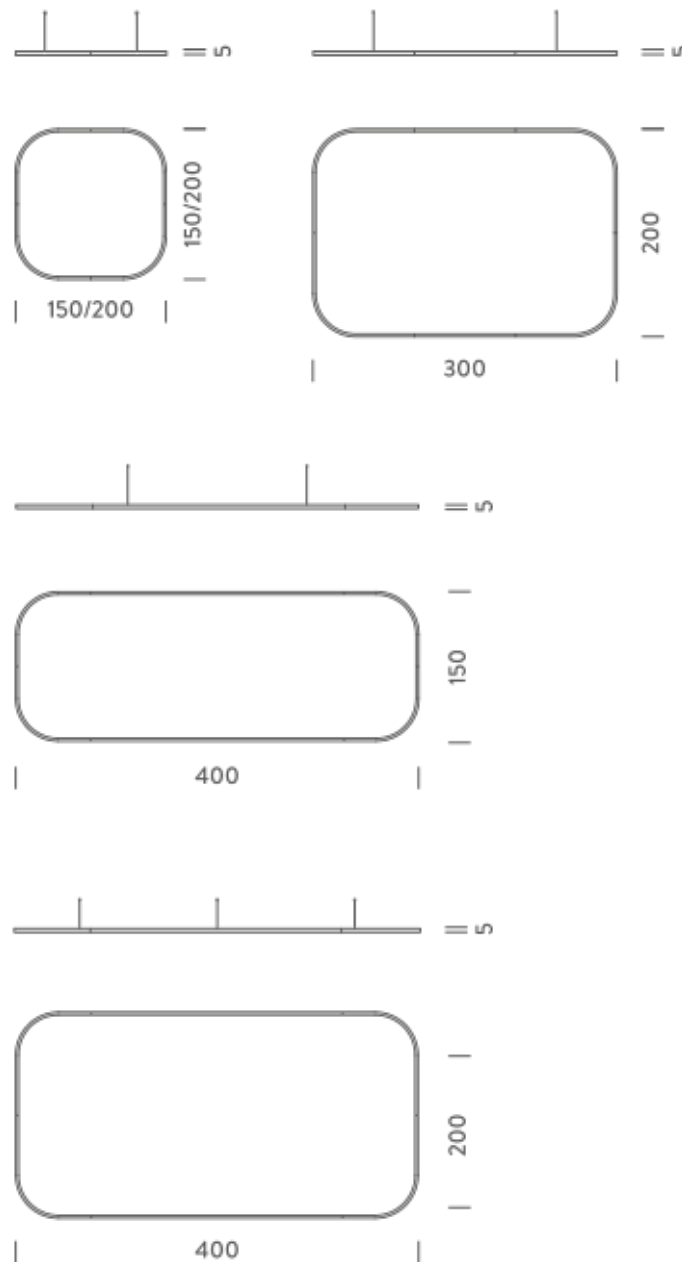

2X2M | DOWNLIGHT - 2700K

LAMPING

Source	Linear LED
Total power	105W
Emission	Diffused orientable
Switching	DALI 1-100%
Tension	220/240V
Color temperature	2700K
Luminous flux	6098lm
Typ CRI	90
Energy class	A+
IP class	40
Dimensions	200x200x5cm
Materials	Aluminium
Notes	included: 1 driver WALIM150W24VIN, 1 dimmer interface WDIMDALIHP, 1 electrical cable 5m, 4x adjustable metal cables length 3m (including ceiling attachment). Shipped in 2 pieces
Customization options	Shapes, sizes
Accessories	Canopy, for concrete ceiling | Canopy box, 1 driver, 1 electrical cable | Ceiling plate, for false ceiling
Net lamp weight	7,8 kg

Codes

BZRQ1608G15DBO
BZRQ1608G15DNE
BZRQ1608G15DOR

PACKAGE

Package 01 Dimension: 210x110x15 cm / Gross weight: 13,2 kg

Certificazioni

Structure

white
black
gold