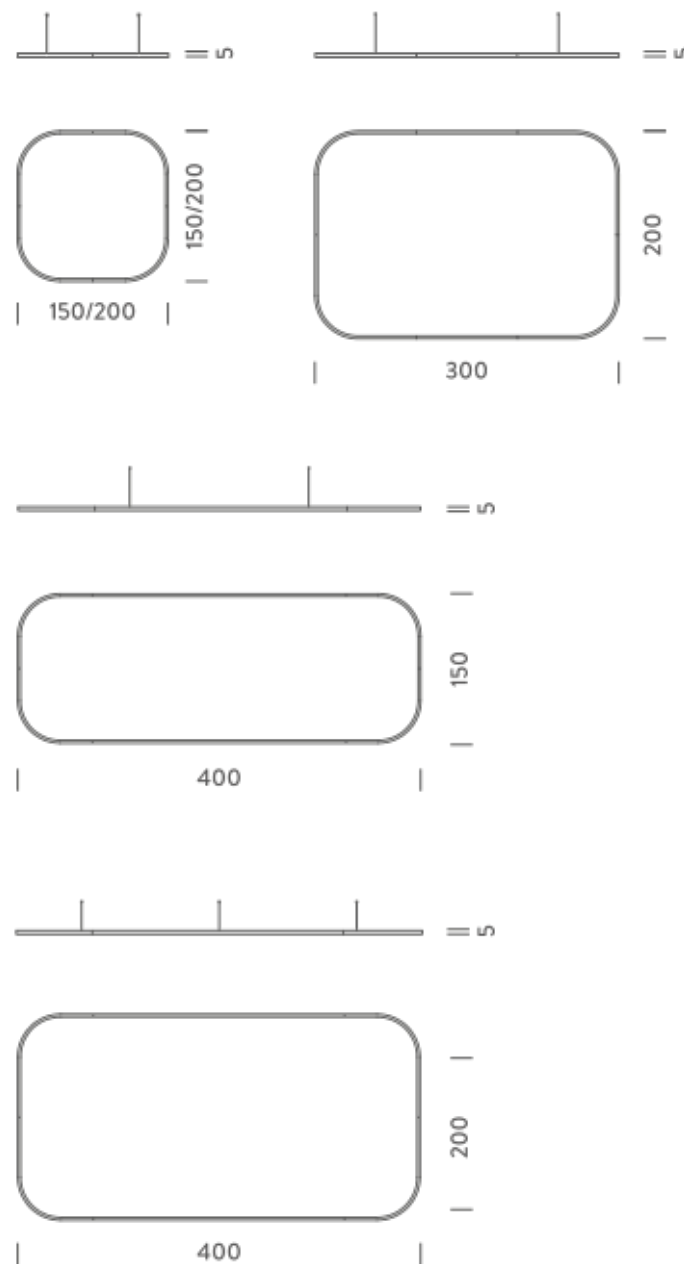

3X2M | DOWNLIGHT - 3000K

LAMPING

Source	Linear LED
Total power	134W
Emission	Diffused orientable
Switching	DALI 1-100%
Tension	220/240V
Color temperature	3000K
Luminous flux	8220lm
Typ CRI	90
Energy class	A+
IP class	40
Dimensions	300x200x5cm
Materials	Aluminium
Notes	included: 1 driver WALIM150W24VIN, 1 dimmer interface WDIMDALIHP, 2 electrical cables 5m, 4x adjustable metal cables length 3m (including ceiling attachment). Shipped in 2 pieces
Customization options	Shapes, sizes
Accessories	Canopy, for concrete ceiling | Canopy box, 1 driver, 2 electrical cables | Ceiling plate, for false ceiling
Net lamp weight	9,9 kg

Codes

BZRQ1610G15WBO
BZRQ1610G15WNE
BZRQ1610G15WOR

PACKAGE

Package 01 Dimension: 310x110x15 cm / Gross weight: 17,9 kg

Certificazioni

Structure

white
black
gold