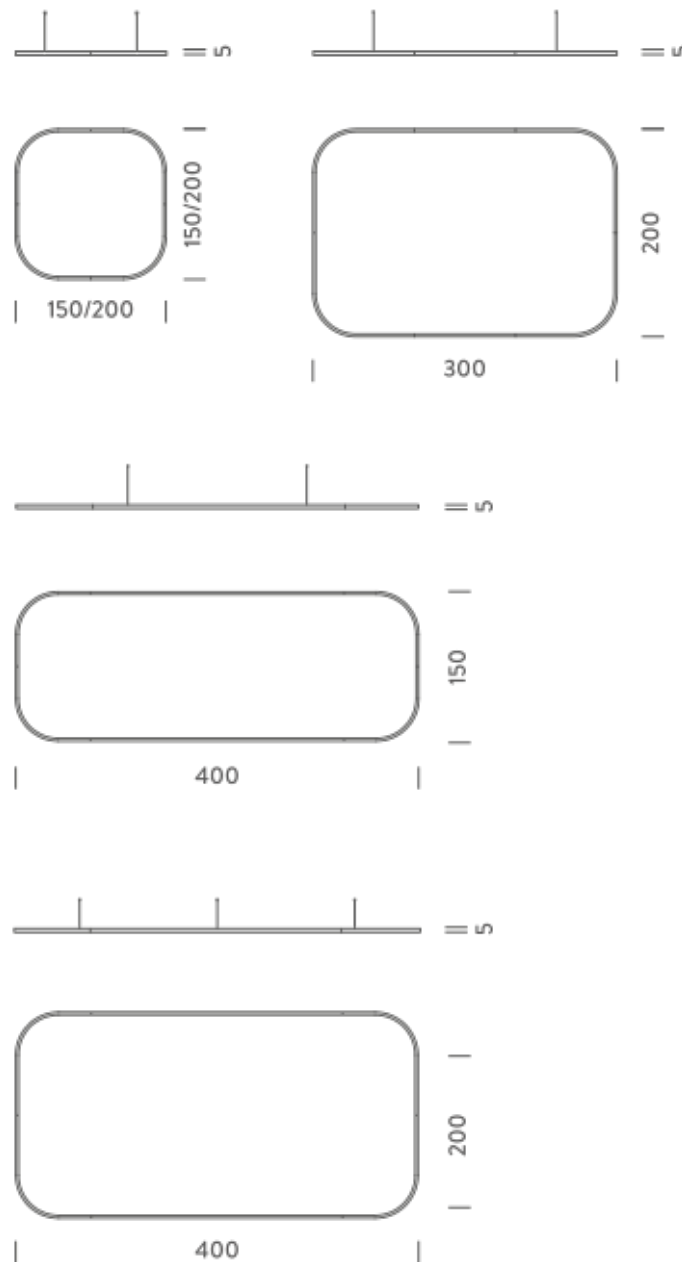

2X2M | DOWNLIGHT - 3000K

LAMPING

Source	Linear LED
Total power	105W
Emission	Diffused orientable
Switching	DALI 1-100%
Tension	220/240V
Color temperature	3000K
Luminous flux	6456lm
Typ CRI	90
Energy class	A+
IP class	40
Dimensions	200x200x5cm
Materials	Aluminium
Notes	included: 1 driver WALIM150W24VIN, 1 dimmer interface WDIMDALIHP, 1 electrical cable 5m, 4x adjustable metal cables length 3m (including ceiling attachment). Shipped in 2 pieces
Customization options	Shapes, sizes
Accessories	Canopy, for concrete ceiling | Canopy box, 1 driver, 1 electrical cable | Ceiling plate, for false ceiling
Net lamp weight	7,8 kg

Codes

BZRQ1608G15WBO
BZRQ1608G15WNE
BZRQ1608G15WOR

Structure

white
black
gold

PACKAGE

Package 01 Dimension: 210x110x15 cm / Gross weight: 13,2 kg

Certificazioni