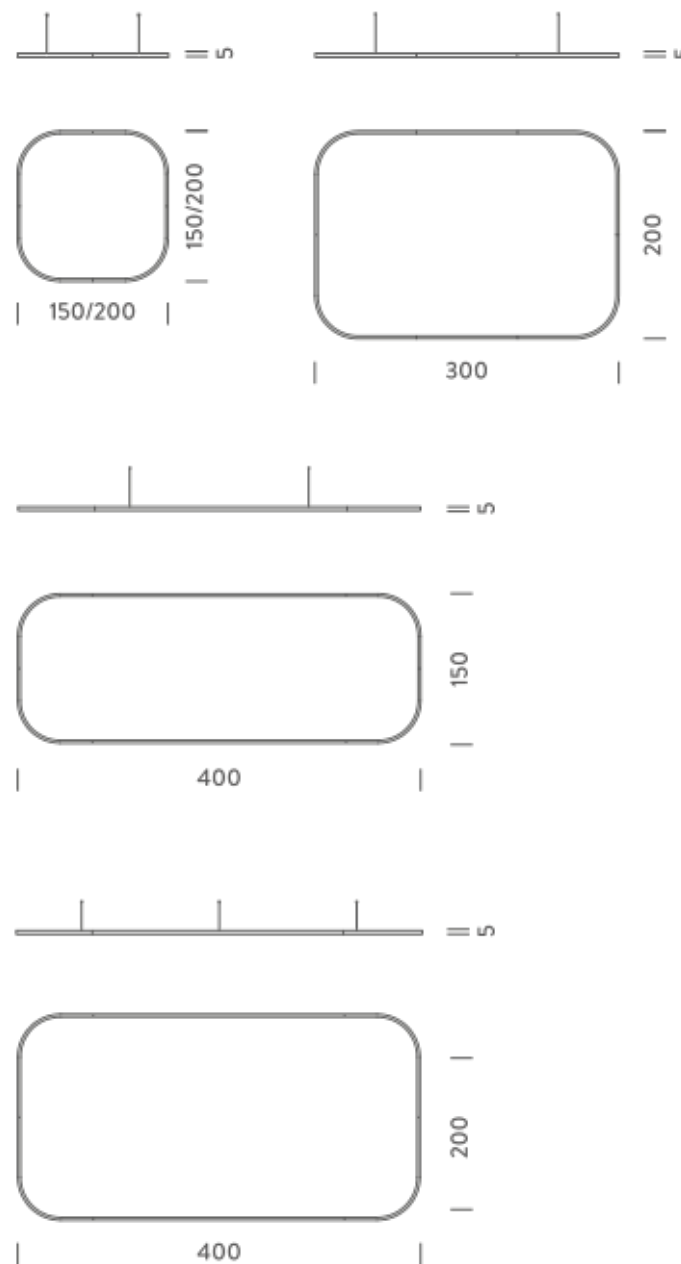

Structure

white

black

gold

4X1,5M | UP - DOWNLIGHT - 2700K

LAMPING

Source	Linear LED
Total power	297W
Emission	Diffused orientable
Switching	DALI 1-100%
Tension	220/240V
Color temperature	2700K
Luminous flux	17193lm
Typ CRI	90
Energy class	A+
IP class	40
Dimensions	400x150x5cm
Materials	Aluminium
Notes	included: 2 drivers WALIM150W24VIN, 2x dimmer interface WDIMDALIHP, 4 electrical cables 5m, 4x adjustable metal cables length 3m (including ceiling attachment). Shipped in 4 pieces
Customization options	Shapes, sizes
Accessories	Canopy, for concrete ceiling Canopy box, 1 driver, 2 electrical cables Ceiling plate, for false ceiling
Net lamp weight	12,1 kg

LAMPING

Source	Linear LED
Total power	149W
Emission	Diffused orientable
Switching	DALI 1-100%
Tension	220/240V
Color temperature	3000K
Luminous flux	9102lm
Typ CRI	90
Energy class	A+
IP class	40
Dimensions	400x150x5cm
Materials	Aluminium
Notes	included: 1 driver WALIM150W24VIN, 1 dimmer interface WDIMDALIHP, 4 electrical cables 5m, 6x adjustable metal cables length 3m (including ceiling attachment). Shipped in 4 pieces
Customization options	Shapes, sizes
Accessories	Canopy, for concrete ceiling Ceiling plate, for false ceiling
Net lamp weight	11,3 kg

4X1,5M | UP - DOWNLIGHT - 3000K

LAMPING

Source	Linear LED
Total power	297W
Emission	Diffused orientable
Switching	DALI 1-100%
Tension	220/240V
Color temperature	3000K
Luminous flux	18204lm
Typ CRI	90
Energy class	A+
IP class	40
Dimensions	400x150x5cm
Materials	Aluminium
Notes	included: 2 drivers WALIM150W24VIN, 2x dimmer interface WDIMDALIHP, 4 electrical cables 5m, 4x adjustable metal cables length 3m (including ceiling attachment). Shipped in 4 pieces
Customization options	Shapes, sizes
Accessories	Canopy, for concrete ceiling Canopy box, 1 driver, 2 electrical cables Ceiling plate, for false ceiling
Net lamp weight	12,1 kg