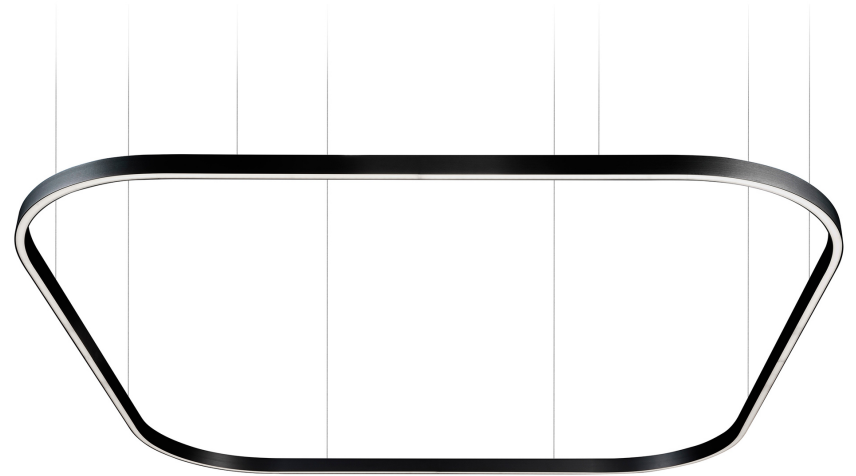

ZIRKOL – S

ZIRKOL -S is a family of polygonal suspension lamps suitable for general and decorative lighting.

Anodized aluminium body and opal screen for a homogeneous lighting.

Available as single direct light emission version or with double light emission with high flux and different colour temperatures.

Remote driver and dimmer interface included

1,5X1,5M | DOWNLIGHT - 2700K

LAMPING

Source	Linear LED
Total power	77W
Emission	Diffused orientable
Switching	DALI 1-100%
Tension	110/240V
Color temperature	2700K
Luminous flux	4432lm
Typ CRI	90
Energy class	A+
IP class	40
Dimensions	150x150x5cm
Materials	Aluminium
Notes	included: 1 driver WALIMLED100/24, 1 dimmer interface WDIMDALIHP, 1 electrical cable 5m, 4x adjustable metal cables length 3m (including ceiling attachment). Shipped assembled
Customization options	Shapes, sizes
Accessories	Canopy, for concrete ceiling Canopy box, 1 driver, 1 electrical cable Ceiling plate, for false ceiling
Net lamp weight	6,1 kg