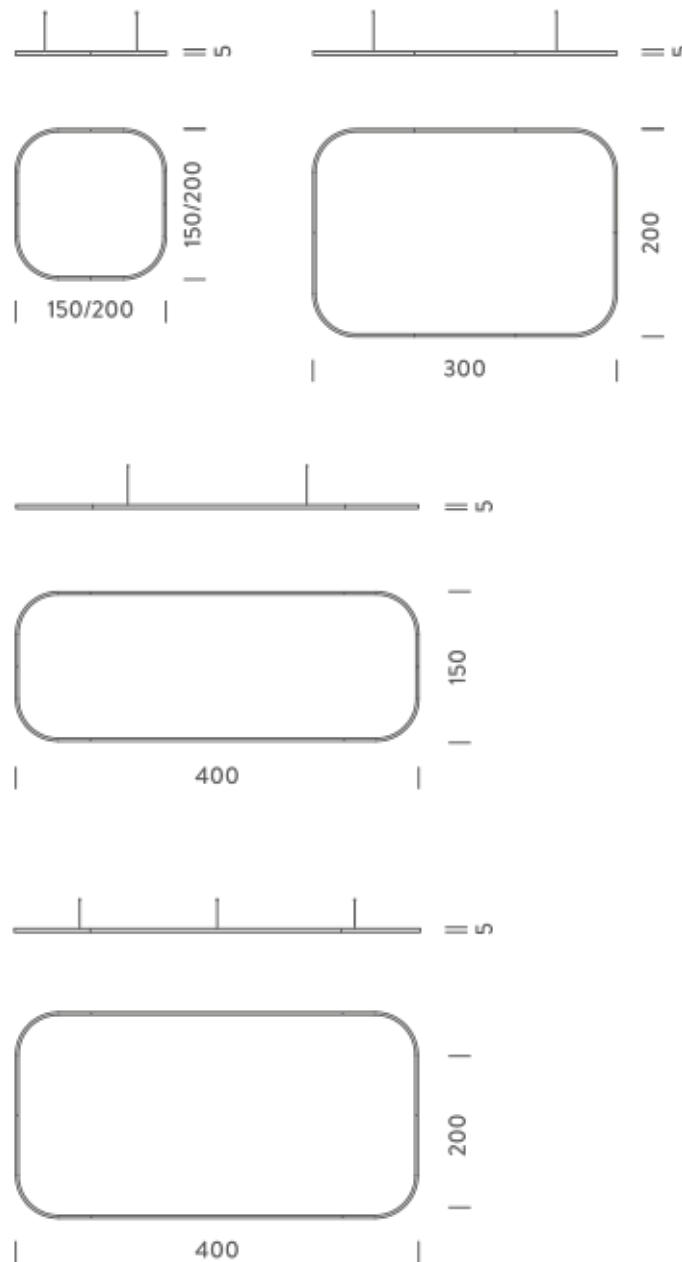

2X2M | UP - DOWNLIGHT - 2700K

LAMPING

Source	Linear LED
Total power	211W
Emission	Diffused orientable
Switching	DALI 1-100%
Tension	220/240V
Color temperature	2700K
Luminous flux	12195lm
Typ CRI	90
Energy class	A+
IP class	40
Dimensions	200x200x5cm
Materials	Aluminium
Notes	included: 1 driver WALIM250W24VIN, 1 dimmer interface WDIMDALIHP, 2 electrical cables 5m, 4x adjustable metal cables length 3m (including ceiling attachment). Shipped in 2 pieces
Customization options	Shapes, sizes
Accessories	Canopy, for concrete ceiling | Canopy box, 1 driver, 2 electrical cables | Ceiling plate, for false ceiling
Net lamp weight	8,1 kg

Codes

BZRQ1716G15DBO
BZRQ1716G15DNE
BZRQ1716G15DOR

PACKAGE

Package 01 Dimension: 210x110x15 cm / Gross weight: 13,5 kg

Certificazioni

Structure

white
black
gold