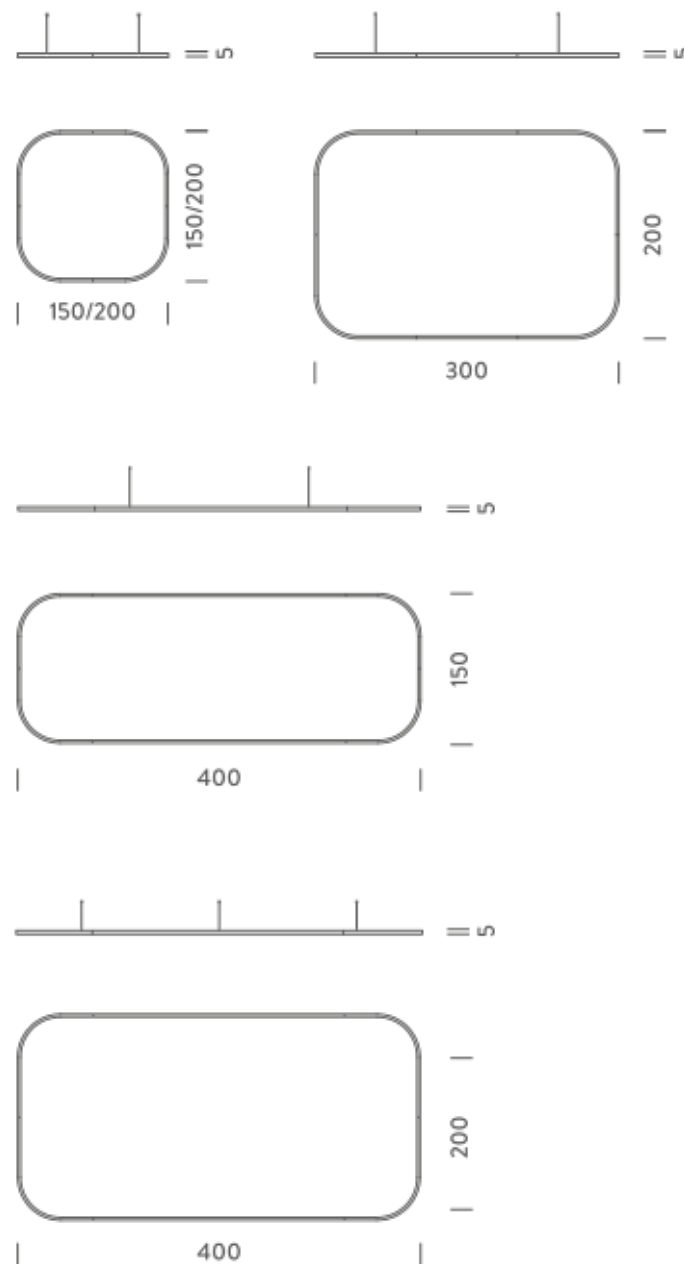

4X1,5M | UP - DOWNLIGHT - 4000K

LAMPING

Source	Linear LED
Total power	297W
Emission	Diffused orientable
Switching	DALI 1-100%
Tension	220/240V
Color temperature	4000K
Luminous flux	20227lm
Typ CRI	90
Energy class	A+
IP class	40
Dimensions	400x150x5cm
Materials	Aluminium
Notes	included: 2 drivers WALIM150W24VIN, 2x dimmer interface WDIMDALIHP, 4 electrical cables 5m, 4x adjustable metal cables length 3m (including ceiling attachment). Shipped in 4 pieces
Customization options	Shapes, sizes
Accessories	Canopy, for concrete ceiling Canopy box, 1 driver, 2 electrical cables Ceiling plate, for false ceiling
Net lamp weight	12,1 kg

4X2M | UP - DOWNLIGHT - 2700K

LAMPING

Source	Linear LED
Total power	326W
Emission	Diffused orientable
Switching	DALI 1-100%
Tension	220/240V
Color temperature	2700K
Luminous flux	18859lm
Typ CRI	90
Energy class	A+
IP class	40
Dimensions	400x200x5cm
Materials	Aluminium
Notes	included: 2 drivers WALIM250W24VIN, 2x dimmer interface WDIMDALIHP, 4 electrical cables 5m, 6x adjustable metal cables length 3m (including ceiling attachment). Shipped in 4 pieces
Customization options	Shapes, sizes
Accessories	Canopy, for concrete ceiling Ceiling plate, for false ceiling
Net lamp weight	13,2 kg

4X2M | UP - DOWNLIGHT - 3000K

LAMPING

Source	Linear LED
Total power	326W
Emission	Diffused orientable
Switching	DALI 1-100%
Tension	220/240V
Color temperature	3000K
Luminous flux	19968lm
Typ CRI	90
Energy class	A+
IP class	40
Dimensions	400x200x5cm
Materials	Aluminium
Notes	included: 2 drivers WALIM250W24VIN, 2x dimmer interface WDIMDALIHP, 4 electrical cables 5m, 6x adjustable metal cables length 3m (including ceiling attachment). Shipped in 4 pieces
Customization options	Shapes, sizes
Accessories	Canopy, for concrete ceiling Ceiling plate, for false ceiling
Net lamp weight	13,2 kg

Codes

BZRQ1724G15WBO
BZRQ1724G15WNE
BZRQ1724G15WOR

PACKAGE

Package 01

Dimension: 310x110x15 cm / Gross weight: 21,2 kg

Certificazioni

Structure

white
black
gold