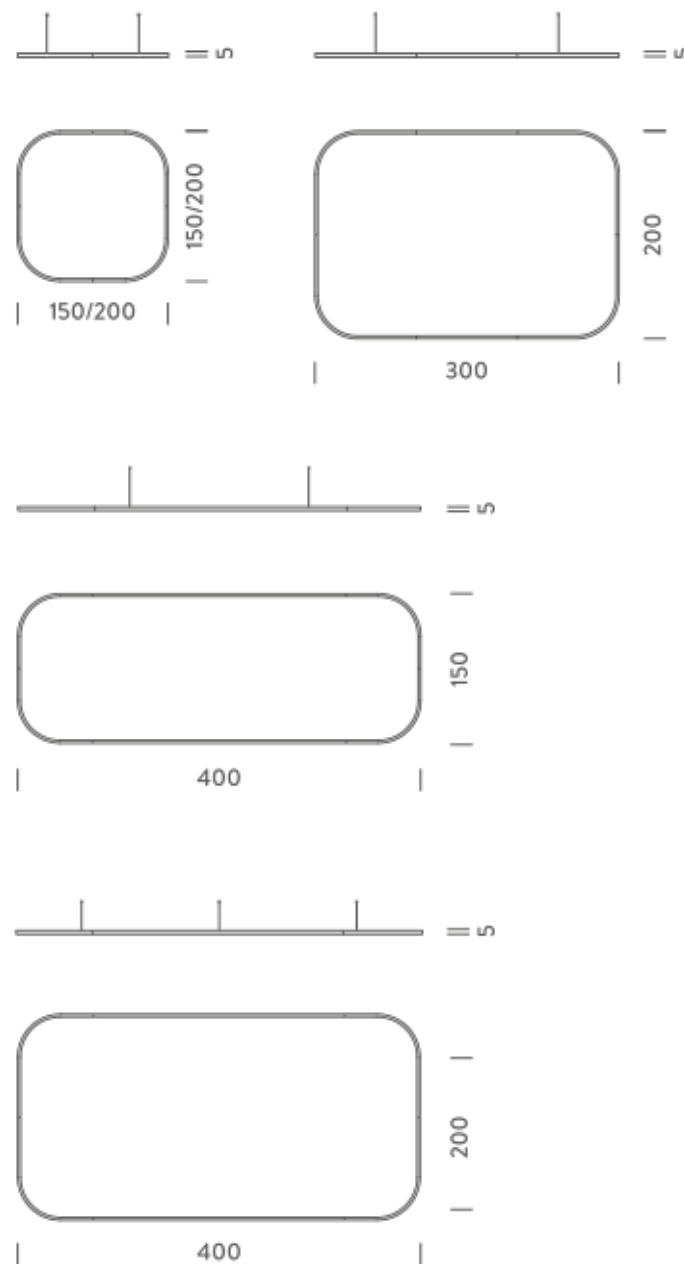

3X2M | UP - DOWNLIGHT - 2700K

LAMPING

Source	Linear LED
Total power	268W
Emission	Diffused orientable
Switching	DALI 1-100%
Tension	220/240V
Color temperature	2700K
Luminous flux	15527lm
Typ CRI	90
Energy class	A+
IP class	40
Dimensions	300x200x5cm
Materials	Aluminium
Notes	included: 2 drivers WALIM150W24VIN, 2x dimmer interface WDIMDALIHP, 2 electrical cables 5m, 4x adjustable metal cables length 3m (including ceiling attachment). Shipped in 2 pieces
Customization options	Shapes, sizes
Accessories	Canopy, for concrete ceiling | Canopy box, 1 driver, 1 electrical cable | Ceiling plate, for false ceiling
Net lamp weight	10,7 kg

Codes

BZRQ1720G15DBO
BZRQ1720G15DNE
BZRQ1720G15DOR

PACKAGE

Package 01 Dimension: 310x110x15 cm / Gross weight: 18,7 kg

Certificazioni

Structure

white
black
gold