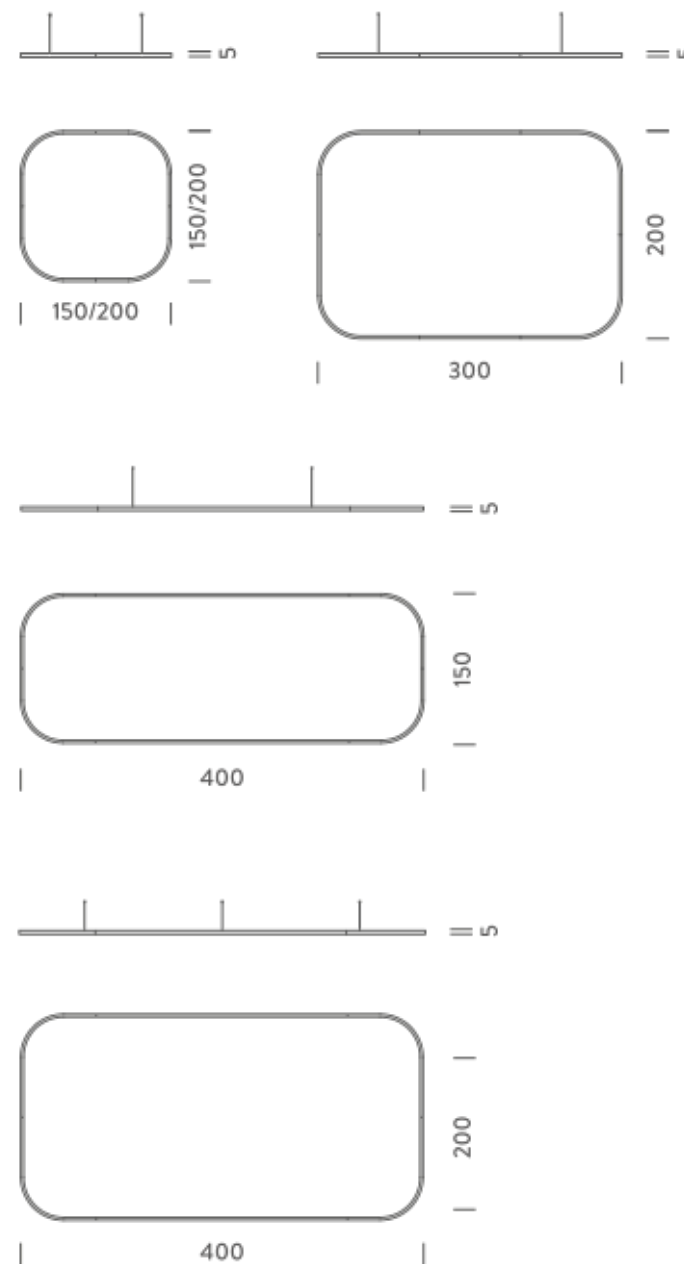

1,5X1,5M | UP - DOWNLIGHT - 3000K

LAMPING

Source	Linear LED
Total power	154W
Emission	Diffused orientable
Switching	DALI 1-100%
Tension	220/240V
Color temperature	3000K
Luminous flux	9384lm
Typ CRI	90
Energy class	A+
IP class	40
Dimensions	150x150x5cm
Materials	Aluminium
Notes	included: 1 driver WALIM250W24VIN, 1 dimmer interface WDIMDALIHP, 1 electrical cable 5m, 4x adjustable metal cables length 3m (including ceiling attachment). Shipped assembled
Customization options	Shapes, sizes
Accessories	Canopy, for concrete ceiling | Canopy box, 1 driver, 1 electrical cable | Ceiling plate, for false ceiling
Net lamp weight	6,1 kg

Codes

BZRQ1712G15WBO
BZRQ1712G15WNE
BZRQ1712G15WOR

Structure

white
black
gold

PACKAGE

Package 01 Dimension: 160x160x15 cm / Gross weight: 9,6 kg

Certificazioni