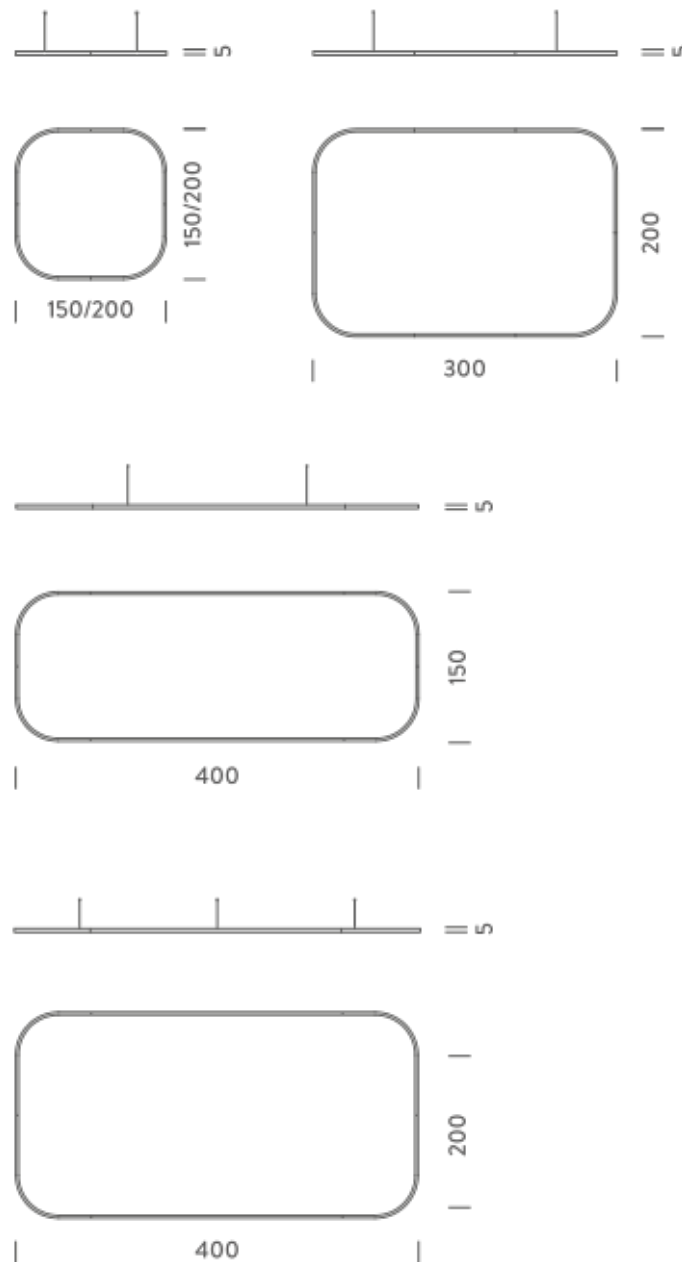

Remote driver and dimmer interface included

1,5X1,5M | DOWNLIGHT - 2700K

LAMPING

Source	Linear LED
Total power	77W
Emission	Diffused orientable
Switching	DALI 1-100%
Tension	110/240V
Color temperature	2700K
Luminous flux	4432lm
Typ CRI	90
Energy class	A+
IP class	40
Dimensions	150x150x5cm
Materials	Aluminium
Notes	included: 1 driver WALIMLED100/24, 1 dimmer interface WDIMDALIHP, 1 electrical cable 5m, 4x adjustable metal cables length 3m (including ceiling attachment). Shipped assembled
Customization options	Shapes, sizes
Accessories	Canopy, for concrete ceiling Canopy box, 1 driver, 1 electrical cable Ceiling plate, for false ceiling
Net lamp weight	6,1 kg

PACKAGE

Package 01

Dimension: 160x160x15 cm / Gross weight: 9,6 kg

Certificazioni

1,5X1,5M | DOWNLIGHT - 3000K

LAMPING

Source	Linear LED
Total power	77W
Emission	Diffused orientable
Switching	DALI 1-100%
Tension	110/240V
Color temperature	3000K
Luminous flux	4692lm
Typ CRI	90
Energy class	A+
IP class	40
Dimensions	150x150x5cm
Materials	Aluminium
Notes	included: 1 driver WALIMLED100/24, 1 dimmer interface WDIMDALIHP, 1 electrical cable 5m, 4x adjustable metal cables length 3m (including ceiling attachment). Shipped assembled
Customization options	Shapes, sizes
Accessories	Canopy, for concrete ceiling Canopy box, 1 driver, 1 electrical cable Ceiling plate, for false ceiling
Net lamp weight	6,1 kg

8,1 kg

Structure

white
black
gold

PACKAGE

Package 01

Dimension: 210x110x15 cm / Gross weight: 13,5 kg

Certificazioni

3X2M | DOWNLIGHT - 2700K