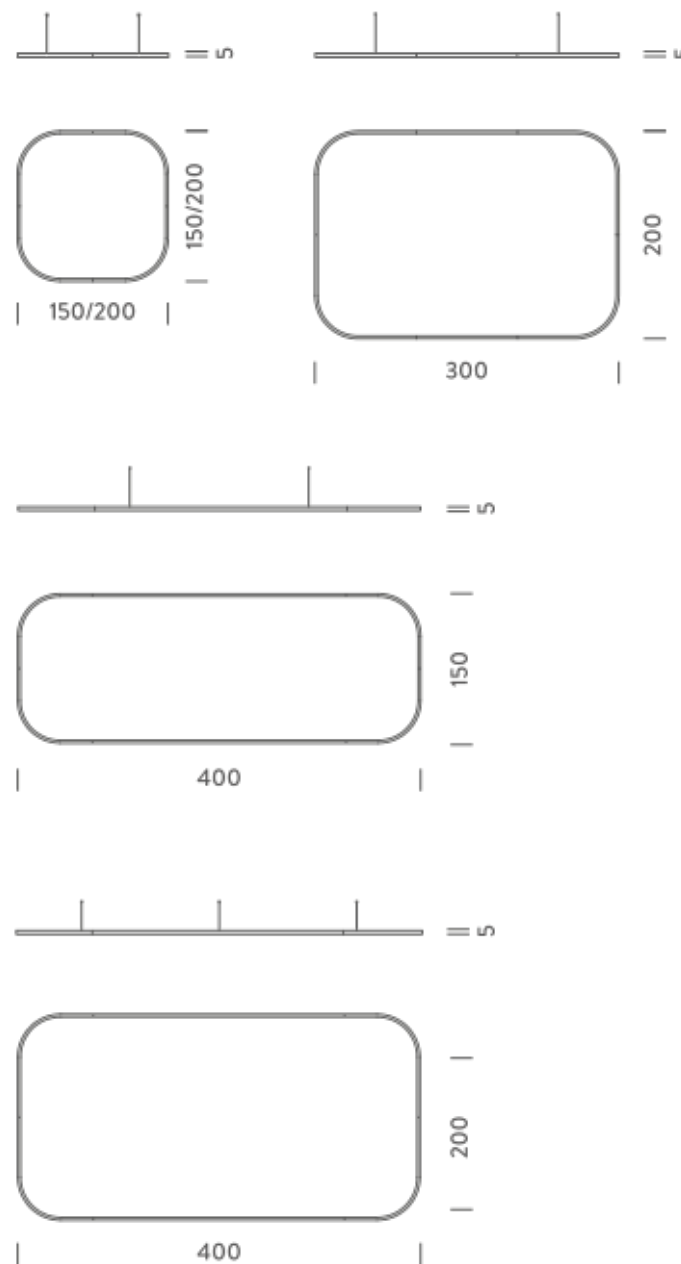

4X1,5M | UP - DOWNLIGHT - 3000K

LAMPING

Source	Linear LED
Total power	297W
Emission	Diffused orientable
Switching	DALI 1-100%
Tension	220/240V
Color temperature	3000K
Luminous flux	18204lm
Typ CRI	90
Energy class	A+
IP class	40
Dimensions	400x150x5cm
Materials	Aluminium
Notes	included: 2 drivers WALIM150W24VIN, 2x dimmer interface WDIMDALIHP, 4 electrical cables 5m, 4x adjustable metal cables length 3m (including ceiling attachment). Shipped in 4 pieces
Customization options	Shapes, sizes
Accessories	Canopy, for concrete ceiling Canopy box, 1 driver, 2 electrical cables Ceiling plate, for false ceiling
Net lamp weight	12,1 kg

LAMPING

Source	Linear LED
Total power	149W
Emission	Diffused orientable
Switching	DALI 1-100%
Tension	220/240V
Color temperature	4000K
Luminous flux	10114lm
Typ CRI	90
Energy class	A+
IP class	40
Dimensions	400x150x5cm
Materials	Aluminium
Notes	included: 1 driver WALIM150W24VIN, 1 dimmer interface WDIMDALIHP, 4 electrical cables 5m, 6x adjustable metal cables length 3m (including ceiling attachment). Shipped in 4 pieces
Customization options	Shapes, sizes
Accessories	Canopy, for concrete ceiling Ceiling plate, for false ceiling
Net lamp weight	11,3 kg

4X1,5M | UP - DOWNLIGHT - 4000K

LAMPING

Source	Linear LED
Total power	297W
Emission	Diffused orientable
Switching	DALI 1-100%
Tension	220/240V
Color temperature	4000K
Luminous flux	20227lm
Typ CRI	90
Energy class	A+
IP class	40
Dimensions	400x150x5cm
Materials	Aluminium
Notes	included: 2 drivers WALIM150W24VIN, 2x dimmer interface WDIMDALIHP, 4 electrical cables 5m, 4x adjustable metal cables length 3m (including ceiling attachment). Shipped in 4 pieces
Customization options	Shapes, sizes
Accessories	Canopy, for concrete ceiling Canopy box, 1 driver, 2 electrical cables Ceiling plate, for false ceiling
Net lamp weight	12,1 kg