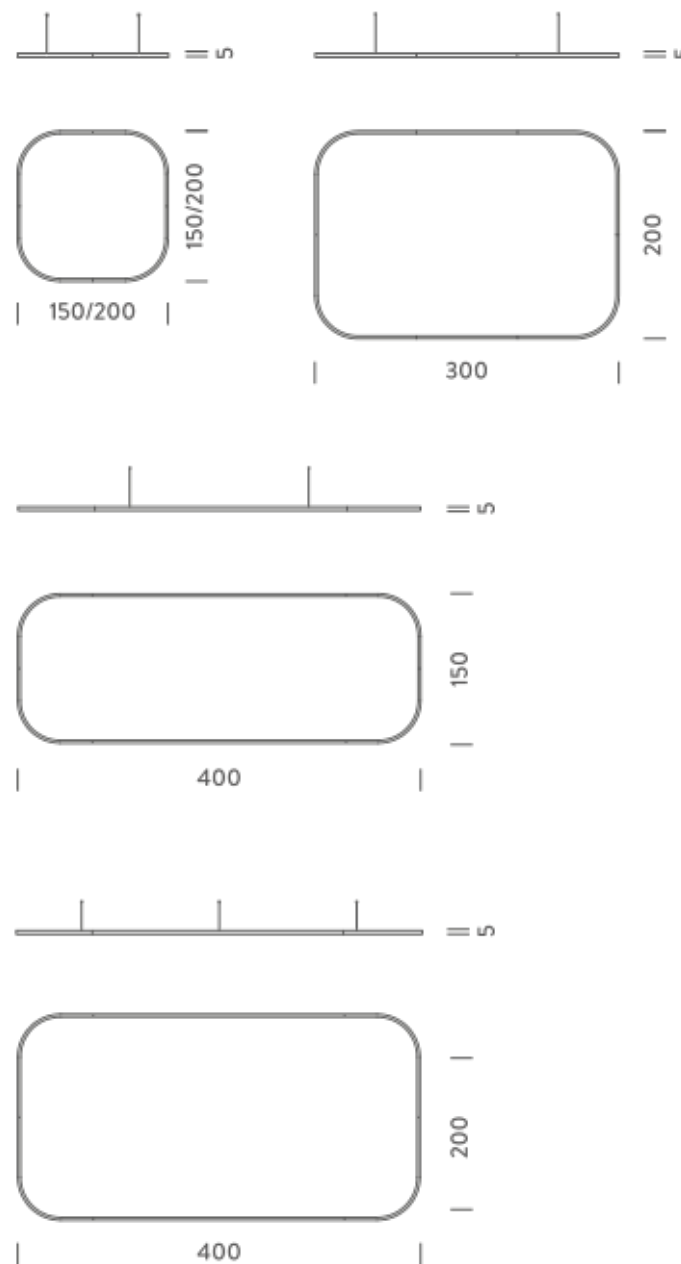

4X1,5M | UP - DOWNLIGHT - 3000K

LAMPING

Source	Linear LED
Total power	297W
Emission	Diffused orientable
Switching	DALI 1-100%
Tension	220/240V
Color temperature	3000K
Luminous flux	18204lm
Typ CRI	90
Energy class	A+
IP class	40
Dimensions	400x150x5cm
Materials	Aluminium
Notes	included: 2 drivers WALIM150W24VIN, 2x dimmer interface WDIMDALIHP, 4 electrical cables 5m, 4x adjustable metal cables length 3m (including ceiling attachment). Shipped in 4 pieces
Customization options	Shapes, sizes
Accessories	Canopy, for concrete ceiling | Canopy box, 1 driver, 2 electrical cables | Ceiling plate, for false ceiling
Net lamp weight	12,1 kg

Codes

BZRQ1722G15WBO
BZRQ1722G15WNE
BZRQ1722G15WOR

PACKAGE

Package 01 Dimension: 310x110x15 cm / Gross weight: 20,1 kg

Certificazioni

Structure

white
black
gold