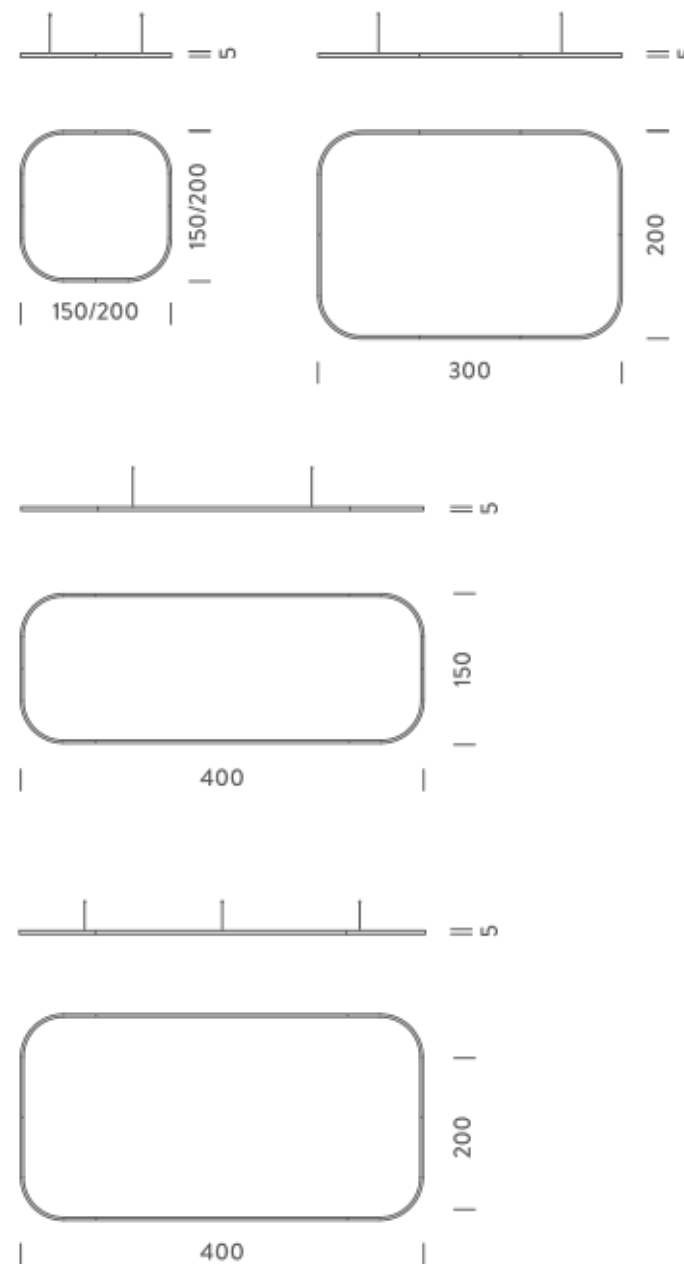

1,5X1,5M | UP - DOWNLIGHT - 4000K

LAMPING

Source	Linear LED
Total power	154W
Emission	Diffused orientable
Switching	DALI 1-100%
Tension	220/240V
Color temperature	4000K
Luminous flux	10427lm
Typ CRI	90
Energy class	A+
IP class	40
Dimensions	150x150x5cm
Materials	Aluminium
Notes	included: 1 driver WALIM250W24VIN, 1 dimmer interface WDIMDALIHP, 1 electrical cable 5m, 4x adjustable metal cables length 3m (including ceiling attachment). Shipped assembled
Customization options	Shapes, sizes
Accessories	Canopy, for concrete ceiling | Canopy box, 1 driver, 1 electrical cable | Ceiling plate, for false ceiling
Net lamp weight	6,1 kg

Codes

BZRQ1712G15NBO
BZRQ1712G15NNE
BZRQ1712G15NOR

Structure

white
black
gold

PACKAGE

Package 01 Dimension: 160x160x15 cm / Gross weight: 9,6 kg

Certificazioni