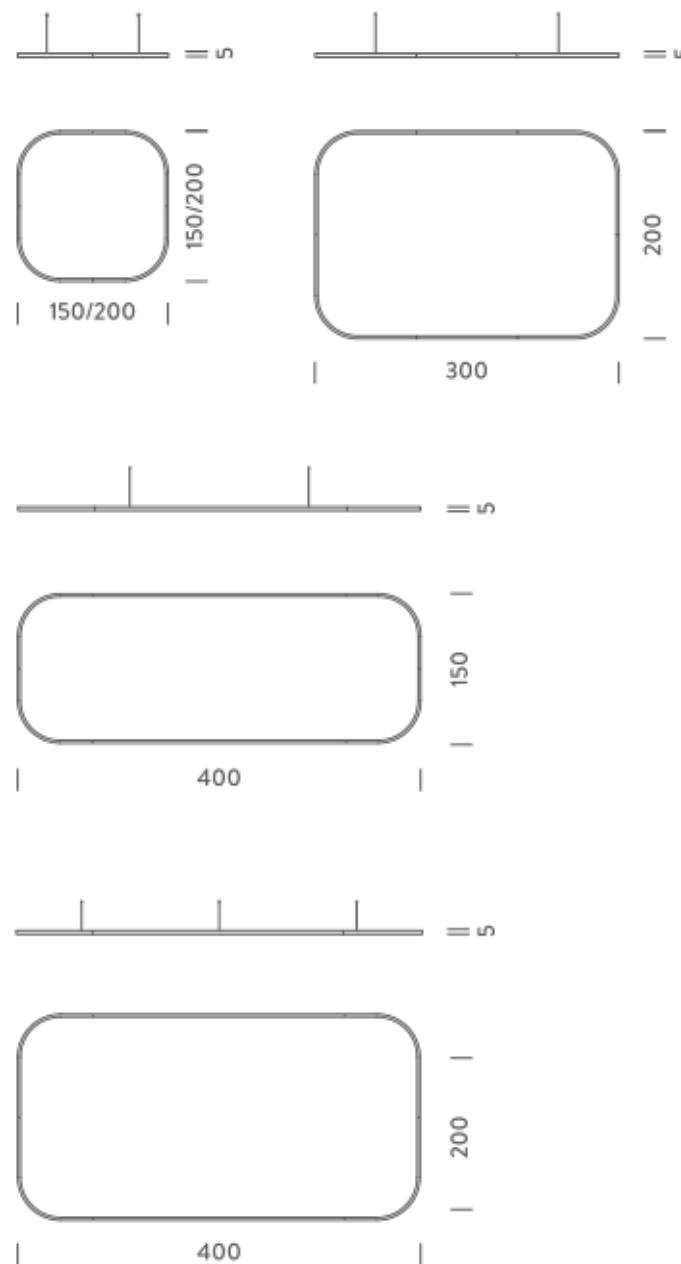

LAMPING

Source	Linear LED
Total power	268W
Emission	Diffused orientable
Switching	DALI 1-100%
Tension	220/240V
Color temperature	4000K
Luminous flux	18267lm
Typ CRI	90
Energy class	A+
IP class	40
Dimensions	300x200x5cm
Materials	Aluminium
Notes	included: 2 drivers WALIM150W24VIN, 2x dimmer interface WDIMDALIHP, 2 electrical cables 5m, 4x adjustable metal cables length 3m (including ceiling attachment). Shipped in 2 pieces
Customization options	Shapes, sizes
Accessories	Canopy, for concrete ceiling Ceiling plate, for false ceiling
Net lamp weight	10,7 kg

Structure

white

black

gold

4X1,5M | DOWNLIGHT - 2700K

LAMPING

Source	Linear LED
Total power	149W
Emission	Diffused orientable
Switching	DALI 1-100%
Tension	220/240V
Color temperature	2700K
Luminous flux	8597lm
Typ CRI	90
Energy class	A+
IP class	40
Dimensions	400x150x5cm
Materials	Aluminium
Notes	included: 1 driver WALIM150W24VIN, 1 dimmer interface WDIMDALIHP, 4 electrical cables 5m, 6x adjustable metal cables length 3m (including ceiling attachment). Shipped in 4 pieces
Customization options	Shapes, sizes
Accessories	Canopy, for concrete ceiling Ceiling plate, for false ceiling
Net lamp weight	11,3 kg

Structure

white

black

gold

4X1,5M | UP - DOWNLIGHT - 2700K

LAMPING

Source	Linear LED
Total power	297W
Emission	Diffused orientable
Switching	DALI 1-100%
Tension	220/240V
Color temperature	2700K
Luminous flux	17193lm
Typ CRI	90
Energy class	A+
IP class	40
Dimensions	400x150x5cm
Materials	Aluminium
Notes	included: 2 drivers WALIM150W24VIN, 2x dimmer interface WDIMDALIHP, 4 electrical cables 5m, 4x adjustable metal cables length 3m (including ceiling attachment). Shipped in 4 pieces
Customization options	Shapes, sizes
Accessories	Canopy, for concrete ceiling Canopy box, 1 driver, 2 electrical cables Ceiling plate, for false ceiling
Net lamp weight	12,1 kg