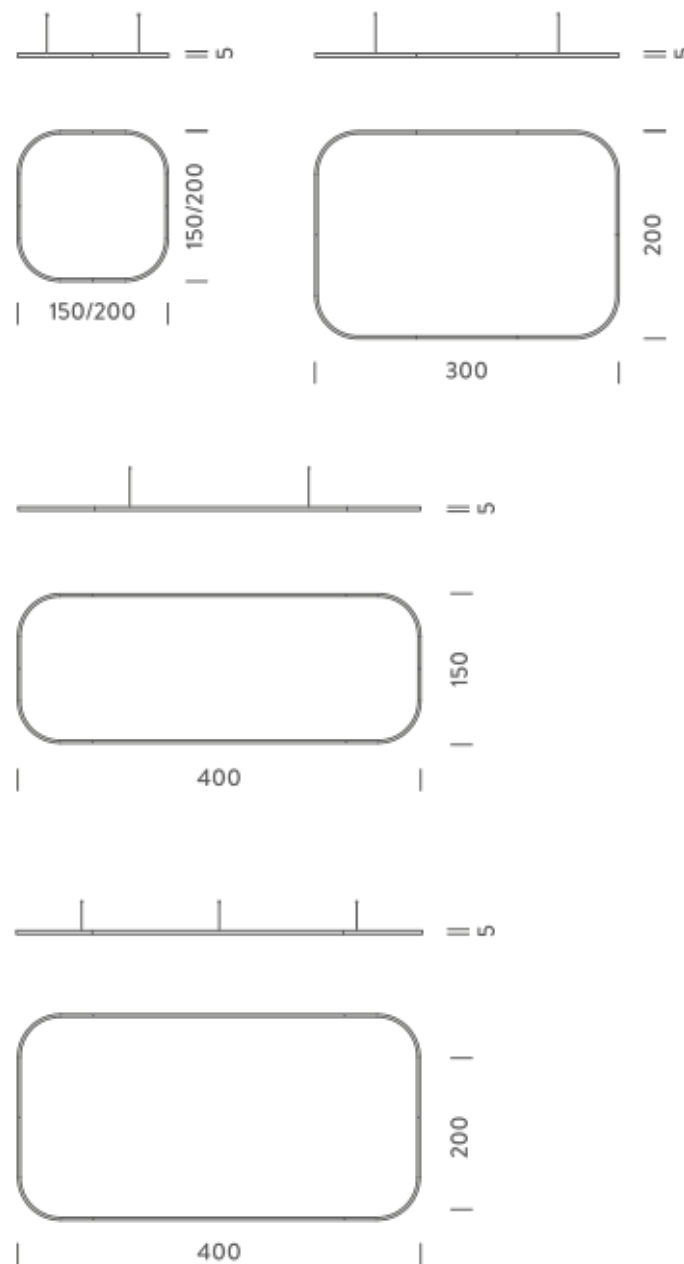

4X1,5M | UP - DOWNLIGHT - 2700K

LAMPING

Source	Linear LED
Total power	297W
Emission	Diffused orientable
Switching	DALI 1-100%
Tension	220/240V
Color temperature	2700K
Luminous flux	17193lm
Typ CRI	90
Energy class	A+
IP class	40
Dimensions	400x150x5cm
Materials	Aluminium
Notes	included: 2 drivers WALIM150W24VIN, 2x dimmer interface WDIMDALIHP, 4 electrical cables 5m, 4x adjustable metal cables length 3m (including ceiling attachment). Shipped in 4 pieces
Customization options	Shapes, sizes
Accessories	Canopy, for concrete ceiling | Canopy box, 1 driver, 2 electrical cables | Ceiling plate, for false ceiling
Net lamp weight	12,1 kg

Codes

BZRQ1722G15DBO
BZRQ1722G15DNE
BZRQ1722G15DOR

PACKAGE

Package 01 Dimension: 310x110x15 cm / Gross weight: 20,1 kg

Certificazioni

Structure

white
black
gold