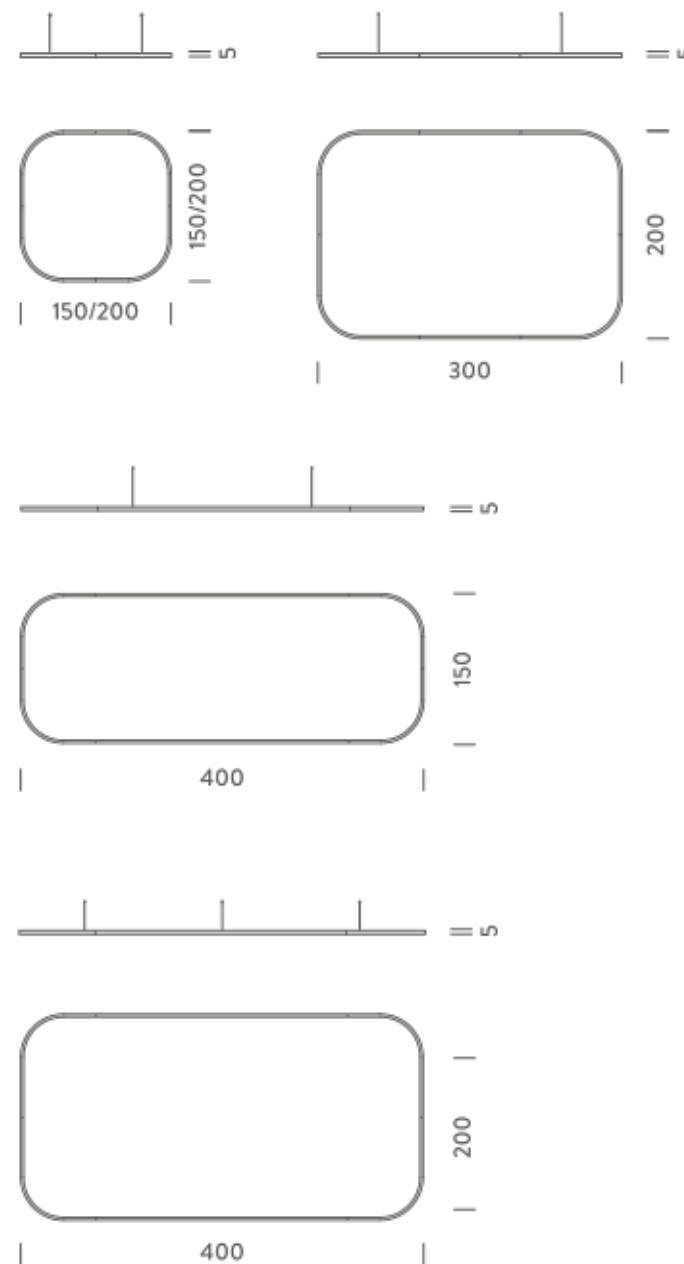

2X2M | DOWNLIGHT - 4000K

LAMPING

Source	Linear LED
Total power	105W
Emission	Diffused orientable
Switching	DALI 1-100%
Tension	220/240V
Color temperature	4000K
Luminous flux	7174lm
Typ CRI	90
Energy class	A+
IP class	40
Dimensions	200x200x5cm
Materials	Aluminium
Notes	included: 1 driver WALIM150W24VIN, 1 dimmer interface WDIMDALIHP, 1 electrical cable 5m, 4x adjustable metal cables length 3m (including ceiling attachment). Shipped in 2 pieces
Customization options	Shapes, sizes
Accessories	Canopy, for concrete ceiling | Canopy box, 1 driver, 1 electrical cable | Ceiling plate, for false ceiling
Net lamp weight	7,8 kg

Codes

BZRQ1608G15NBO
BZRQ1608G15NNE
BZRQ1608G15NOR

PACKAGE

Package 01 Dimension: 210x110x15 cm / Gross weight: 13,2 kg

Certificazioni

Structure

white
black
gold