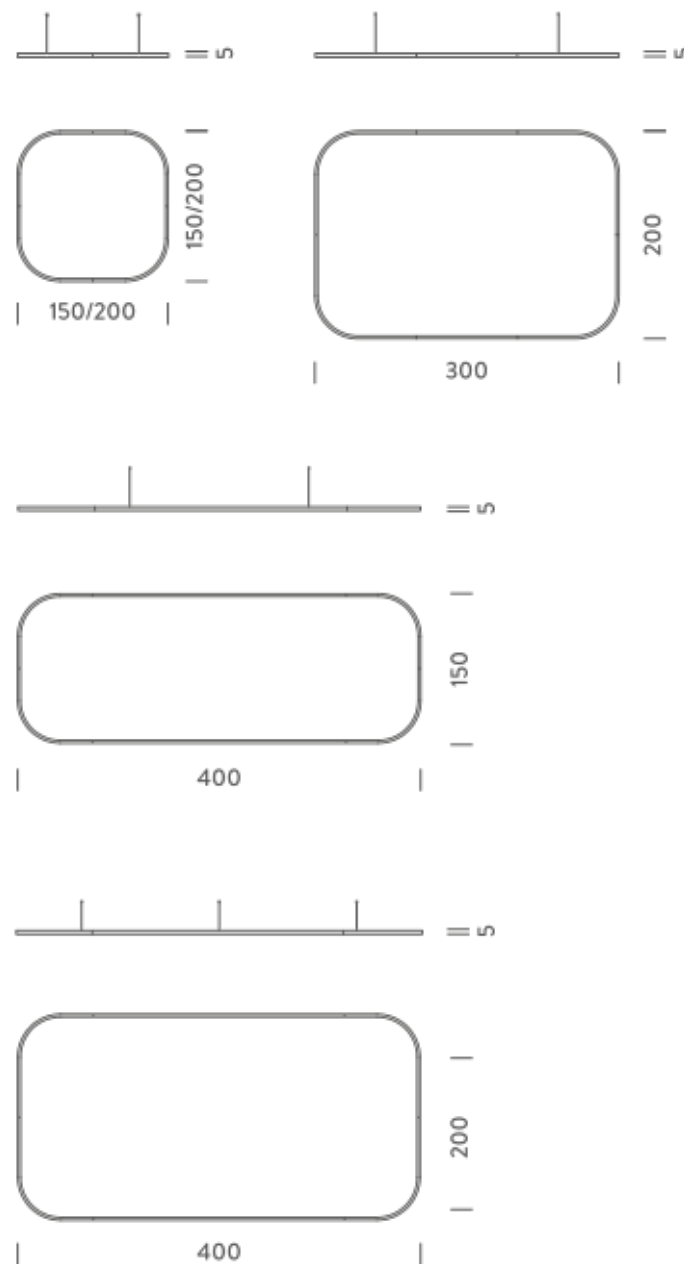

Remote driver and dimmer interface included

1,5X1,5M | DOWNLIGHT - 2700K

LAMPING

Source	Linear LED
Total power	77W
Emission	Diffused orientable
Switching	DALI 1-100%
Tension	110/240V
Color temperature	2700K
Luminous flux	4432lm
Typ CRI	90
Energy class	A+
IP class	40
Dimensions	150x150x5cm
Materials	Aluminium
Notes	included: 1 driver WALIMLED100/24, 1 dimmer interface WDIMDALIHP, 1 electrical cable 5m, 4x adjustable metal cables length 3m (including ceiling attachment). Shipped assembled
Customization options	Shapes, sizes
Accessories	Canopy, for concrete ceiling Canopy box, 1 driver, 1 electrical cable Ceiling plate, for false ceiling
Net lamp weight	6,1 kg

Accessories

Canopy, for concrete ceiling | Canopy box, 1 driver, 1 electrical cable | Ceiling plate, for false ceiling

Net lamp weight

6,1 kg

Codes

BZRQ1712G15DBO
BZRQ1712G15DNE
BZRQ1712G15DOR

Structure

white
black
gold

PACKAGE

Package 01

Dimension: 160x160x15 cm / Gross weight: 9,6 kg

Certificazioni

1,5X1,5M | DOWNLIGHT - 3000K

LAMPING

Source	Linear LED
Total power	77W
Emission	Diffused orientable
Switching	DALI 1-100%
Tension	110/240V
Color temperature	3000K
Luminous flux	4692lm
Typ CRI	90
Energy class	A+
IP class	40
Dimensions	150x150x5cm
Materials	Aluminium
Notes	included: 1 driver WALIMLED100/24, 1 dimmer interface WDIMDALIHP, 1 electrical cable 5m, 4x adjustable metal cables length 3m (including ceiling attachment). Shipped assembled
Customization options	Shapes, sizes
Accessories	Canopy, for concrete ceiling Canopy box, 1 driver, 1 electrical cable Ceiling plate, for false ceiling
Net lamp weight	6,1 kg