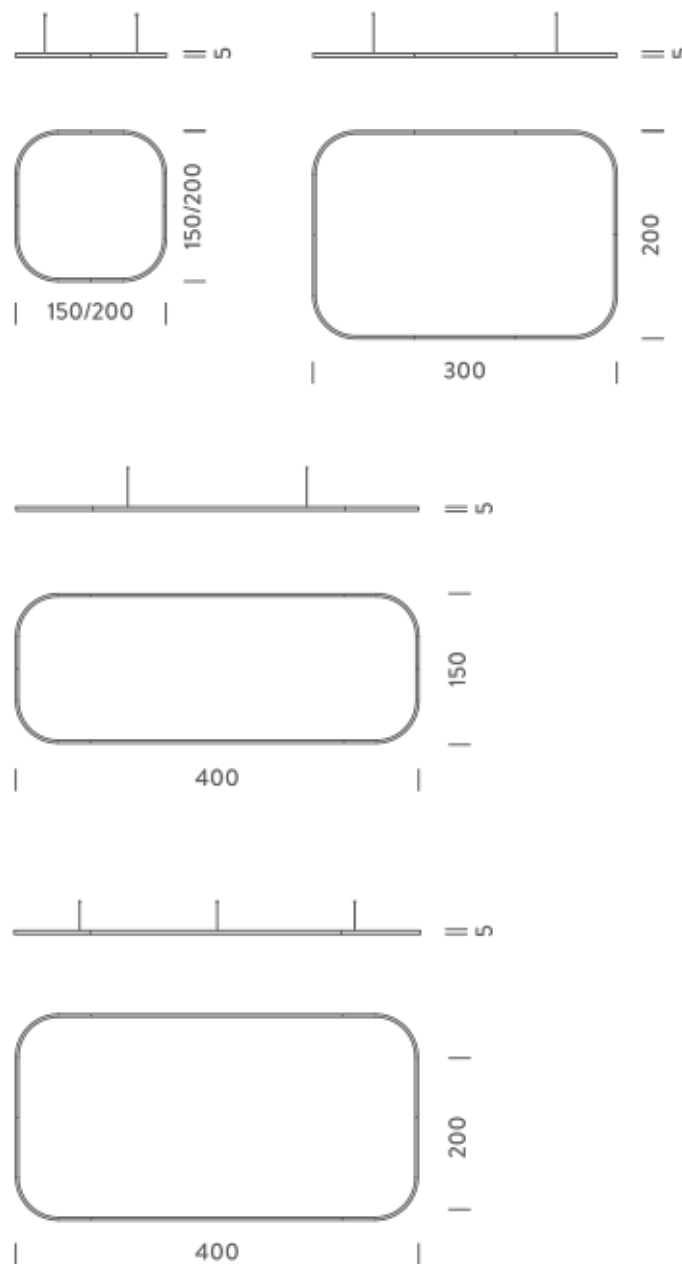

3X2M | UP - DOWNLIGHT - 3000K

LAMPING

Source	Linear LED
Total power	268W
Emission	Diffused orientable
Switching	DALI 1-100%
Tension	220/240V
Color temperature	3000K
Luminous flux	16440lm
Typ CRI	90
Energy class	A+
IP class	40
Dimensions	300x200x5cm
Materials	Aluminium
Notes	included: 2 drivers WALIM150W24VIN, 2x dimmer interface WDIMDALIHP, 2 electrical cables 5m, 4x adjustable metal cables length 3m (including ceiling attachment). Shipped in 2 pieces
Customization options	Shapes, sizes
Accessories	Canopy, for concrete ceiling | Canopy box, 1 driver, 1 electrical cable | Ceiling plate, for false ceiling
Net lamp weight	10,7 kg

Codes

BZRQ1720G15WBO
BZRQ1720G15WNE
BZRQ1720G15WOR

PACKAGE

Package 01 Dimension: 310x110x15 cm / Gross weight: 18,7 kg

Certificazioni

Structure

white
black
gold