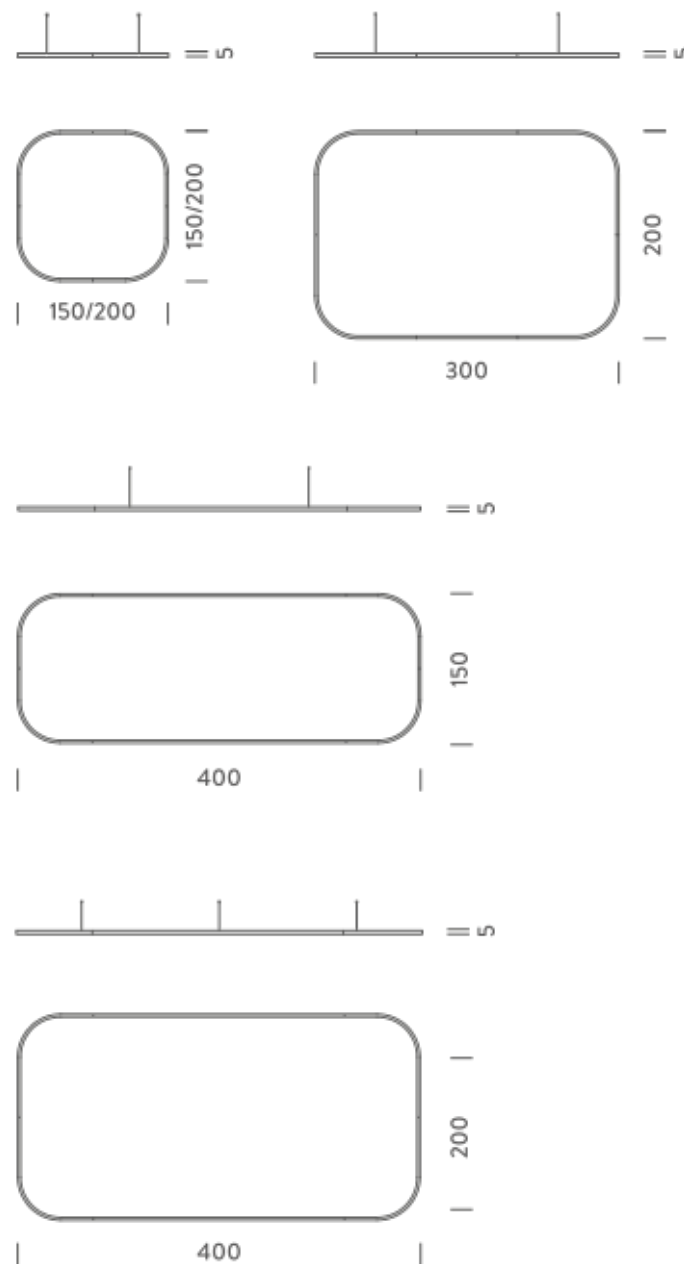

4X2M | DOWNLIGHT - 3000K

LAMPING

Source	Linear LED
Total power	163W
Emission	Diffused orientable
Switching	DALI 1-100%
Tension	220/240V
Color temperature	3000K
Luminous flux	9984lm
Typ CRI	90
Energy class	A+
IP class	40
Dimensions	400x200x5cm
Materials	Aluminium
Notes	included: 1 driver WALIM250W24VIN, 1 dimmer interface WDIMDALIHP, 4 electrical cables 5m, 6x adjustable metal cables length 3m (including ceiling attachment). Shipped in 4 pieces
Customization options	Shapes, sizes
Accessories	Canopy, for concrete ceiling | Ceiling plate, for false ceiling
Net lamp weight	12,3 kg

Codes

BZRQ1612G15WBO
BZRQ1612G15WNE
BZRQ1612G15WOR

PACKAGE

Package 01

Dimension: 310x110x15 cm / Gross weight: 20,3 kg

Certificazioni

Structure

white
black
gold