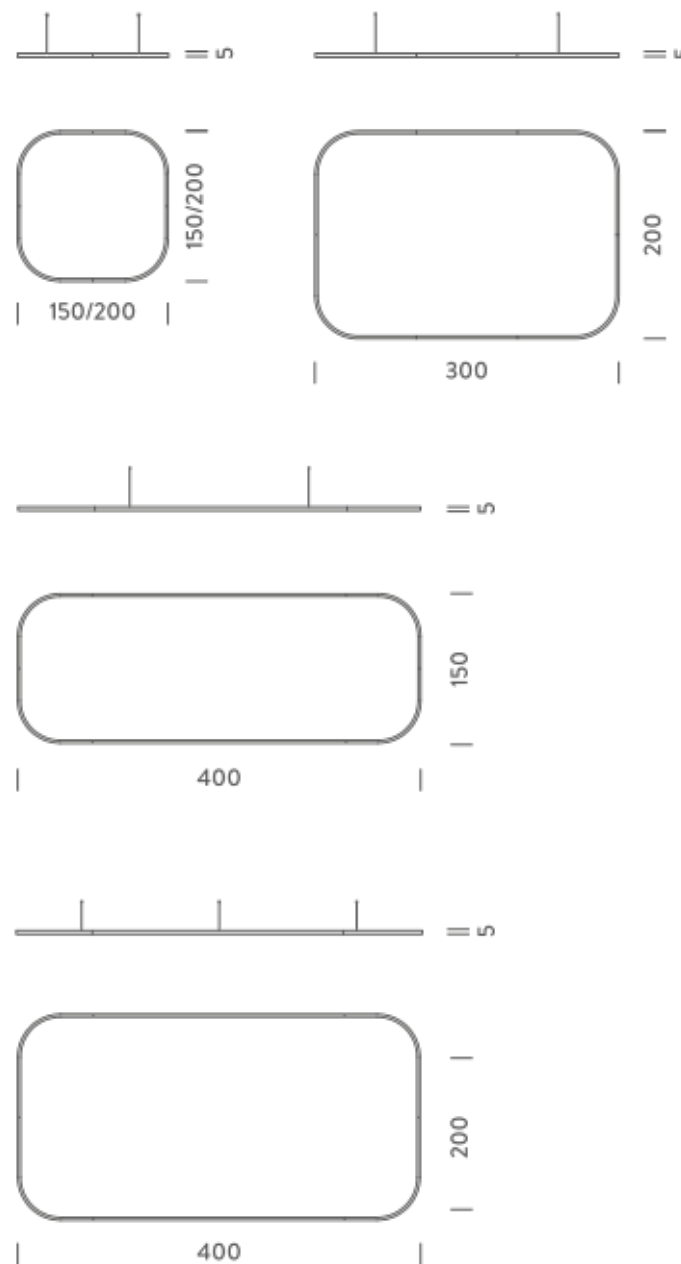

4X2M | UP - DOWNLIGHT - 2700K

LAMPING

Source	Linear LED
Total power	326W
Emission	Diffused orientable
Switching	DALI 1-100%
Tension	220/240V
Color temperature	2700K
Luminous flux	18859lm
Typ CRI	90
Energy class	A+
IP class	40
Dimensions	400x200x5cm
Materials	Aluminium
Notes	included: 2 drivers WALIM250W24VIN, 2x dimmer interface WDIMDALIHP, 4 electrical cables 5m, 6x adjustable metal cables length 3m (including ceiling attachment). Shipped in 4 pieces
Customization options	Shapes, sizes
Accessories	Canopy, for concrete ceiling | Ceiling plate, for false ceiling
Net lamp weight	13,2 kg

Codes

BZRQ1724G15DBO

BZRQ1724G15DNE

BZRQ1724G15DOR

PACKAGE

Package 01

Dimension: 310x110x15 cm / Gross weight: 21,2 kg

Certificazioni

Structure

white

black

gold