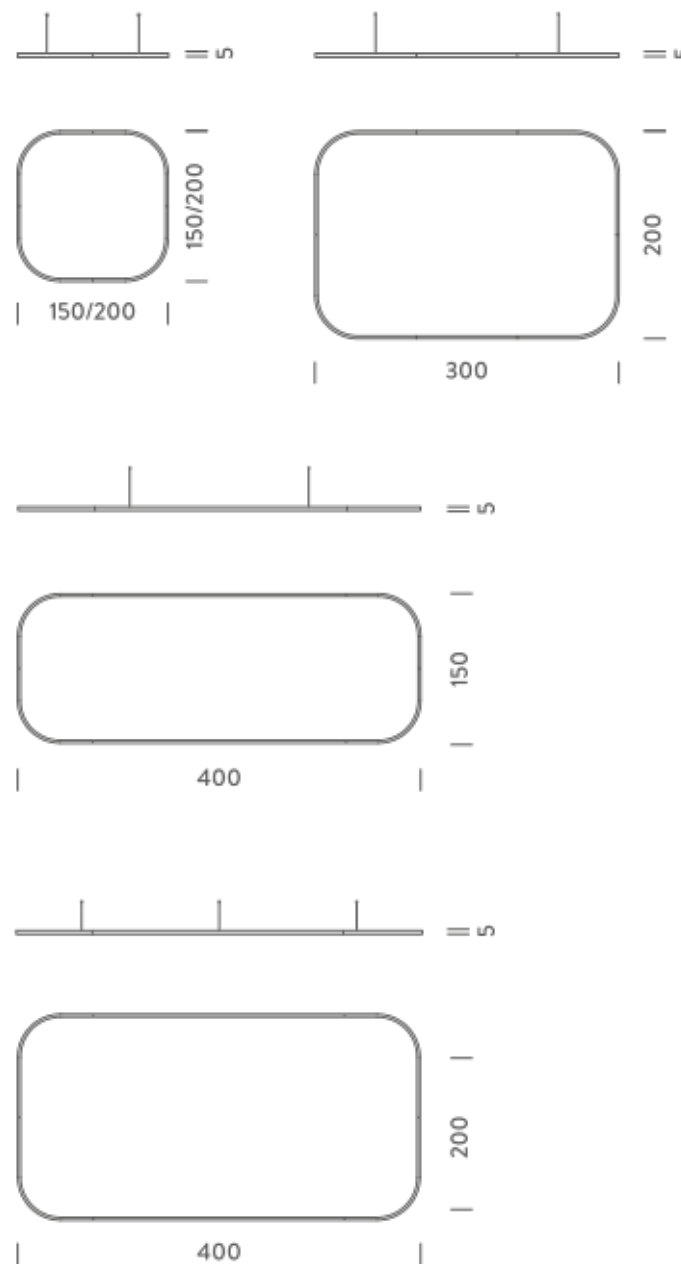

Shapes, sizes

Accessories

Canopy, for concrete ceiling | Ceiling plate, for false ceiling

Net lamp weight

12,3 kg

Codes

BZRQ1612G15NBO
BZRQ1612G15NNE
BZRQ1612G15NOR

Structure

white
black
gold

PACKAGE

Package 01

Dimension: 310x110x15 cm / Gross weight: 20,3 kg

Certificazioni

4X2M | UP - DOWNLIGHT - 4000K

LAMPING

Source	Linear LED
Total power	326W
Emission	Diffused orientable
Switching	DALI 1-100%
Tension	220/240V
Color temperature	4000K
Luminous flux	22187lm
Initial luminaire efficacy	35lm/W
Typ CRI	90
Energy class	A+
IP class	40
Dimensions	400x200x5cm
Materials	Aluminium
Ambient temperature range	0°C / 35°
Performance ambient temperature	25°
Notes	included: 2 drivers WALIM250W24VIN, 2x dimmer interface WDIMDALIHP, 4 electrical cables 5m, 6x adjustable metal cables length 3m (including ceiling attachment). Shipped in 4 pieces
Customization options	Shapes, sizes
Accessories	Canopy, for concrete ceiling Ceiling plate, for false ceiling
Net lamp weight	13,2 kg