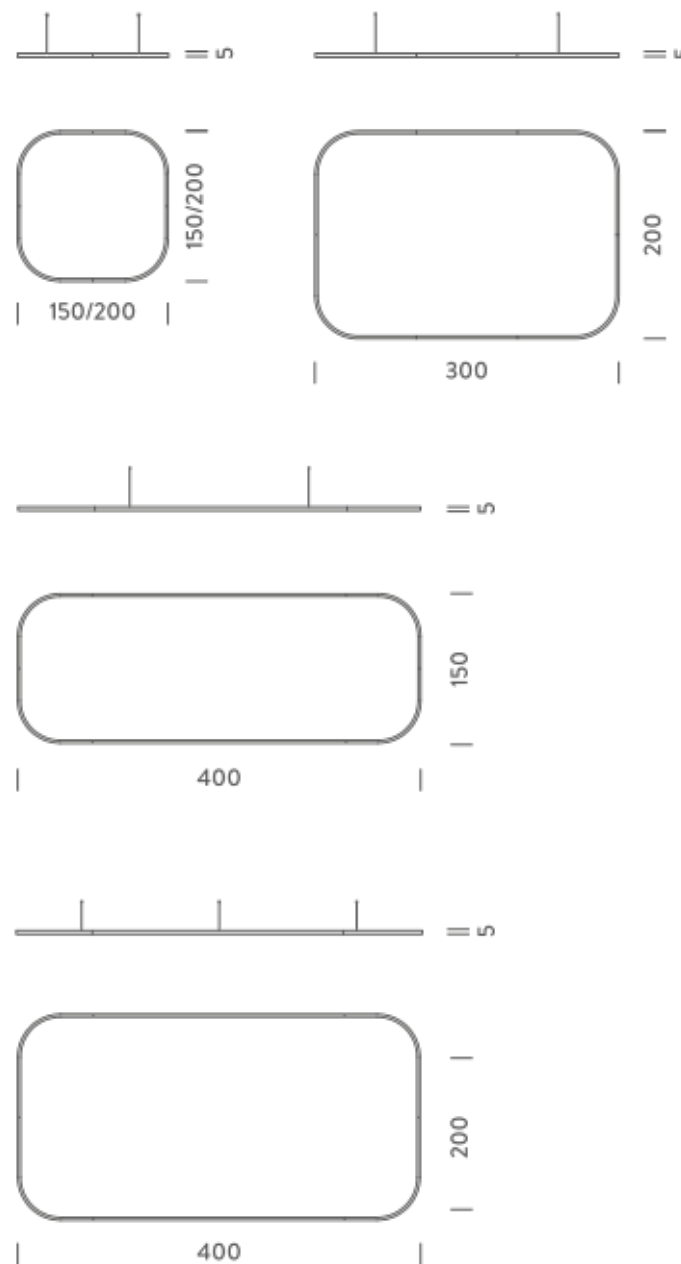

LAMPING

Source	Linear LED
Total power	134W
Emission	Diffused orientable
Switching	DALI 1-100%
Tension	220/240V
Color temperature	4000K
Luminous flux	9134lm
Typ CRI	90
Energy class	A+
IP class	40
Dimensions	300x200x5cm
Materials	Aluminium
Notes	included: 1 driver WALIM150W24VIN, 1 dimmer interface WDIMDALIHP, 2 electrical cables 5m, 4x adjustable metal cables length 3m (including ceiling attachment). Shipped in 2 pieces
Customization options	Shapes, sizes
Accessories	Canopy, for concrete ceiling Canopy box, 1 driver, 2 electrical cables Ceiling plate, for false ceiling
Net lamp weight	9,9 kg

LAMPING

Source	Linear LED
Total power	268W
Emission	Diffused orientable
Switching	DALI 1-100%
Tension	220/240V
Color temperature	4000K
Luminous flux	18267lm
Typ CRI	90
Energy class	A+
IP class	40
Dimensions	300x200x5cm
Materials	Aluminium
Notes	included: 2 drivers WALIM150W24VIN, 2x dimmer interface WDIMDALIHP, 2 electrical cables 5m, 4x adjustable metal cables length 3m (including ceiling attachment). Shipped in 2 pieces
Customization options	Shapes, sizes
Accessories	Canopy, for concrete ceiling Ceiling plate, for false ceiling
Net lamp weight	10,7 kg

Structure

white

black

gold

4X1,5M | DOWNLIGHT - 2700K

LAMPING

Source	Linear LED
Total power	149W
Emission	Diffused orientable
Switching	DALI 1-100%
Tension	220/240V
Color temperature	2700K
Luminous flux	8597lm
Typ CRI	90
Energy class	A+
IP class	40
Dimensions	400x150x5cm
Materials	Aluminium
Notes	included: 1 driver WALIM150W24VIN, 1 dimmer interface WDIMDALIHP, 4 electrical cables 5m, 6x adjustable metal cables length 3m (including ceiling attachment). Shipped in 4 pieces
Customization options	Shapes, sizes
Accessories	Canopy, for concrete ceiling Ceiling plate, for false ceiling
Net lamp weight	11,3 kg