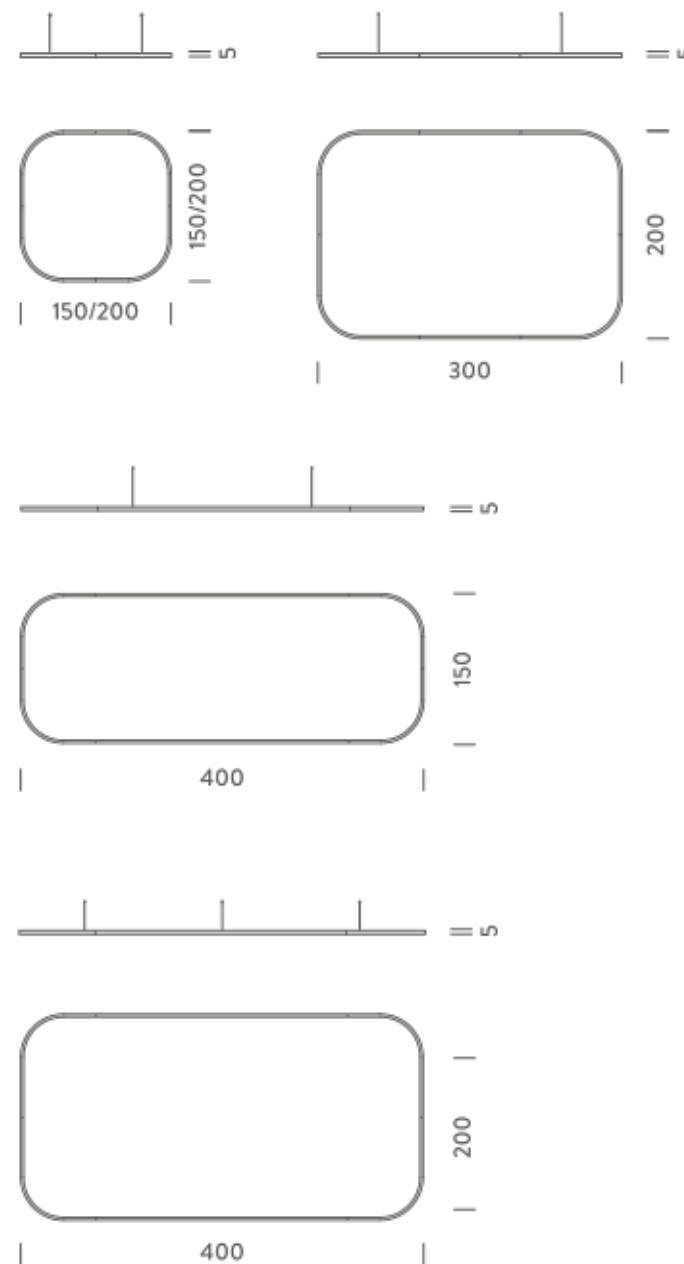

PACKAGE

Package 01

Dimension: 160x160x15 cm / Gross weight: 9,6 kg

Certificazioni

1,5X1,5M | DOWNLIGHT - 3000K

LAMPING

Source	Linear LED
Total power	77W
Emission	Diffused orientable
Switching	DALI 1-100%
Tension	110/240V
Color temperature	3000K
Luminous flux	4692lm
Typ CRI	90
Energy class	A+
IP class	40
Dimensions	150x150x5cm
Materials	Aluminium
Notes	included: 1 driver WALIMLED100/24, 1 dimmer interface WDIMDALIHP, 1 electrical cable 5m, 4x adjustable metal cables length 3m (including ceiling attachment). Shipped assembled
Customization options	Shapes, sizes
Accessories	Canopy, for concrete ceiling Canopy box, 1 driver, 1 electrical cable Ceiling plate, for false ceiling
Net lamp weight	6,1 kg

Codes

BZRQ1606G15WBO
BZRQ1606G15WNE
BZRQ1606G15WOR

Structure

white
black
gold

PACKAGE

Package 01 Dimension: 160x160x15 cm / Gross weight: 9,6 kg

Certificazioni

1,5X1,5M | UP - DOWNLIGHT - 3000K

LAMPING

Source	Linear LED
Total power	154W
Emission	Diffused orientable
Switching	DALI 1-100%
Tension	220/240V
Color temperature	3000K
Luminous flux	9384lm
Typ CRI	90
Energy class	A+
IP class	40
Dimensions	150x150x5cm
Materials	Aluminium
Notes	included: 1 driver WALIM250W24VIN, 1 dimmer interface WDIMDALIHP, 1 electrical cable 5m, 4x adjustable metal cables length 3m (including ceiling attachment). Shipped assembled
Customization options	Shapes, sizes
Accessories	Canopy, for concrete ceiling Canopy box, 1 driver, 1 electrical cable Ceiling plate, for false ceiling
Net lamp weight	6,1 kg