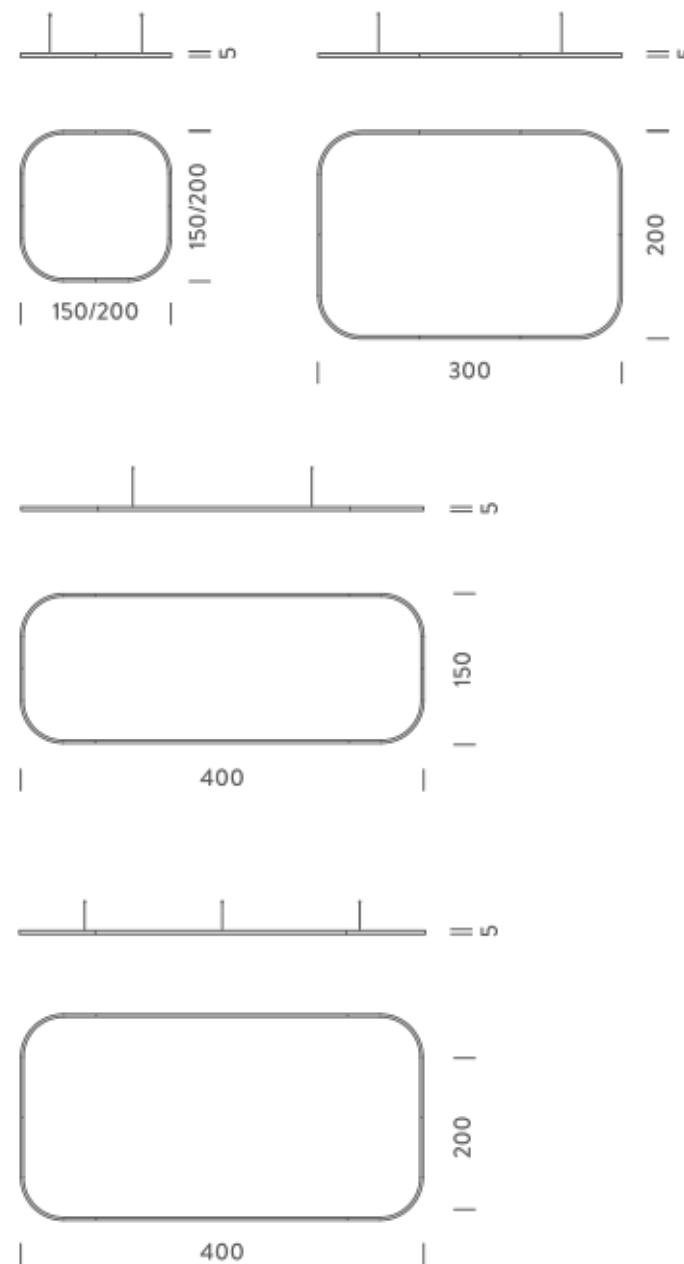

Remote driver and dimmer interface included

1,5X1,5M | DOWNLIGHT - 2700K

LAMPING

Source	Linear LED
Total power	77W
Emission	Diffused orientable
Switching	DALI 1-100%
Tension	110/240V
Color temperature	2700K
Luminous flux	4432lm
Typ CRI	90
Energy class	A+
IP class	40
Dimensions	150x150x5cm
Materials	Aluminium
Notes	included: 1 driver WALIMLED100/24, 1 dimmer interface WDIMDALIHP, 1 electrical cable 5m, 4x adjustable metal cables length 3m (including ceiling attachment). Shipped assembled
Customization options	Shapes, sizes
Accessories	Canopy, for concrete ceiling Canopy box, 1 driver, 1 electrical cable Ceiling plate, for false ceiling
Net lamp weight	6,1 kg

Codes

BZRQ1606G15DBO
BZRQ1606G15DNE
BZRQ1606G15DOR

PACKAGE

Package 01 Dimension: 160x160x15 cm / Gross weight: 9,6 kg

Certificazioni

1,5X1,5M | UP - DOWNLIGHT - 2700K

LAMPING

Source	Linear LED
Total power	154W
Emission	Diffused orientable
Switching	DALI 1-100%
Tension	220/240V
Color temperature	2700K
Luminous flux	8863lm
Typ CRI	90
Energy class	A+
IP class	40
Dimensions	150x150x5cm
Materials	Aluminium
Notes	

PACKAGE

Package 01

Dimension: 160x160x15 cm / Gross weight: 9,6 kg

Certificazioni

1,5X1,5M | DOWNLIGHT - 3000K

LAMPING

Source	Linear LED
Total power	77W
Emission	Diffused orientable
Switching	DALI 1-100%
Tension	110/240V
Color temperature	3000K
Luminous flux	4692lm
Typ CRI	90
Energy class	A+
IP class	40
Dimensions	150x150x5cm
Materials	Aluminium
Notes	included: 1 driver WALIMLED100/24, 1 dimmer interface WDIMDALIHP, 1 electrical cable 5m, 4x adjustable metal cables length 3m (including ceiling attachment). Shipped assembled
Customization options	Shapes, sizes
Accessories	Canopy, for concrete ceiling Canopy box, 1 driver, 1 electrical cable Ceiling plate, for false ceiling
Net lamp weight	6,1 kg