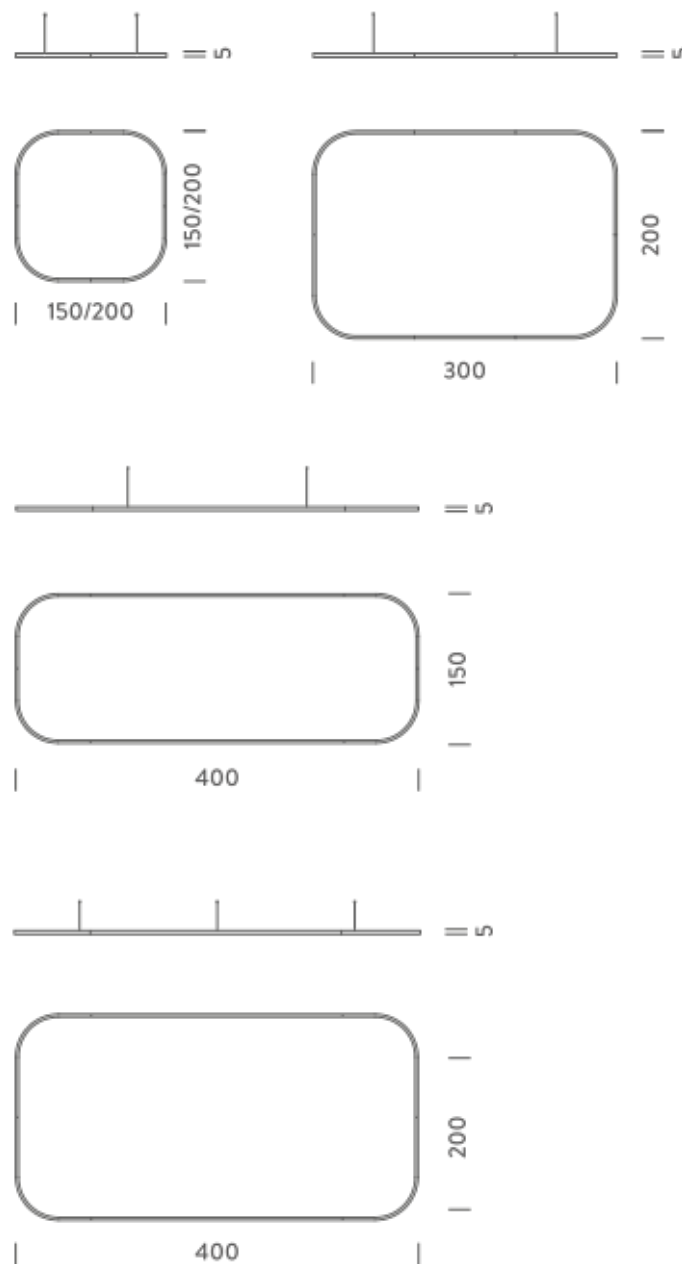

3X2M | DOWNLIGHT - 4000K

LAMPING

Source	Linear LED
Total power	134W
Emission	Diffused orientable
Switching	DALI 1-100%
Tension	220/240V
Color temperature	4000K
Luminous flux	9134lm
Typ CRI	90
Energy class	A+
IP class	40
Dimensions	300x200x5cm
Materials	Aluminium
Notes	included: 1 driver WALIM150W24VIN, 1 dimmer interface WDIMDALIHP, 2 electrical cables 5m, 4x adjustable metal cables length 3m (including ceiling attachment). Shipped in 2 pieces
Customization options	Shapes, sizes
Accessories	Canopy, for concrete ceiling | Canopy box, 1 driver, 2 electrical cables | Ceiling plate, for false ceiling
Net lamp weight	9,9 kg

Codes

BZRQ1610G15NBO
BZRQ1610G15NNE
BZRQ1610G15NOR

Structure

white
black
gold

PACKAGE

Package 01 Dimension: 310x110x15 cm / Gross weight: 17,9 kg

Certificazioni