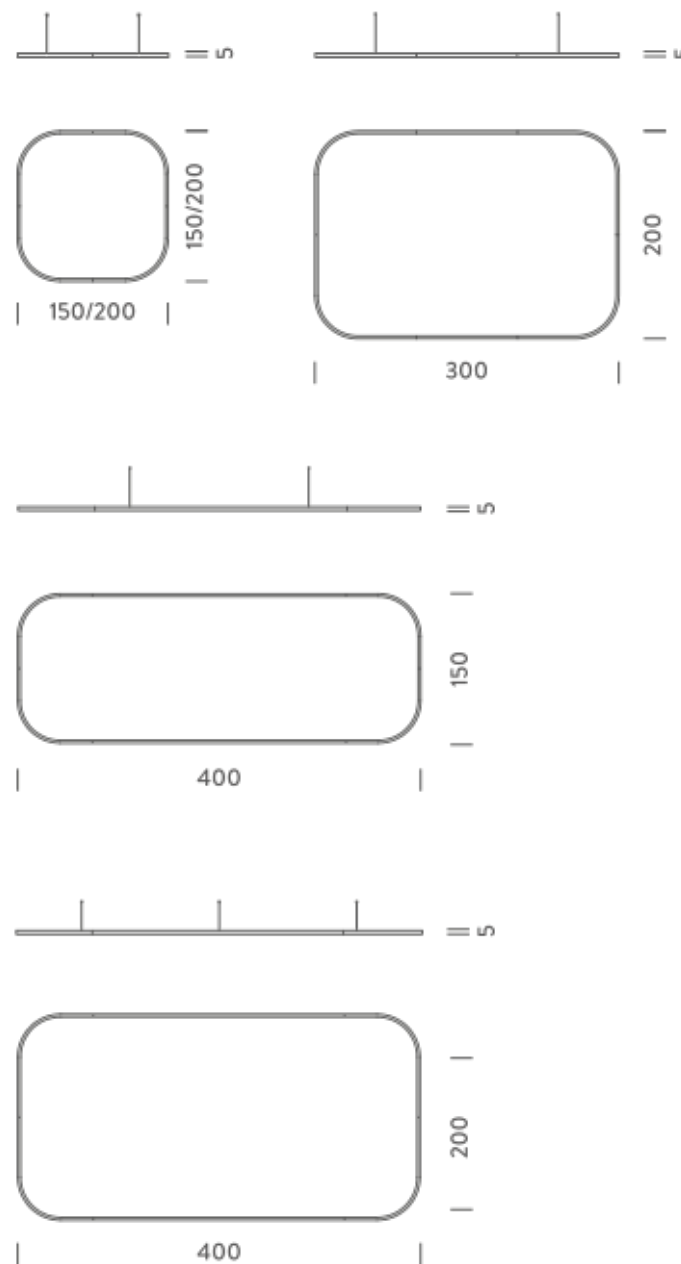

3X2M | DOWNLIGHT - 2700K

LAMPING

Source	Linear LED
Total power	134W
Emission	Diffused orientable
Switching	DALI 1-100%
Tension	220/240V
Color temperature	2700K
Luminous flux	7764lm
Typ CRI	90
Energy class	A+
IP class	40
Dimensions	300x200x5cm
Materials	Aluminium
Notes	included: 1 driver WALIM150W24VIN, 1 dimmer interface WDIMDALIHP, 2 electrical cables 5m, 4x adjustable metal cables length 3m (including ceiling attachment). Shipped in 2 pieces
Customization options	Shapes, sizes
Accessories	Canopy, for concrete ceiling | Canopy box, 1 driver, 2 electrical cables | Ceiling plate, for false ceiling
Net lamp weight	9,9 kg

Codes

BZRQ1610G15DBO
BZRQ1610G15DNE
BZRQ1610G15DOR

PACKAGE

Package 01 Dimension: 310x110x15 cm / Gross weight: 17,9 kg

Certificazioni

Structure

white
black
gold