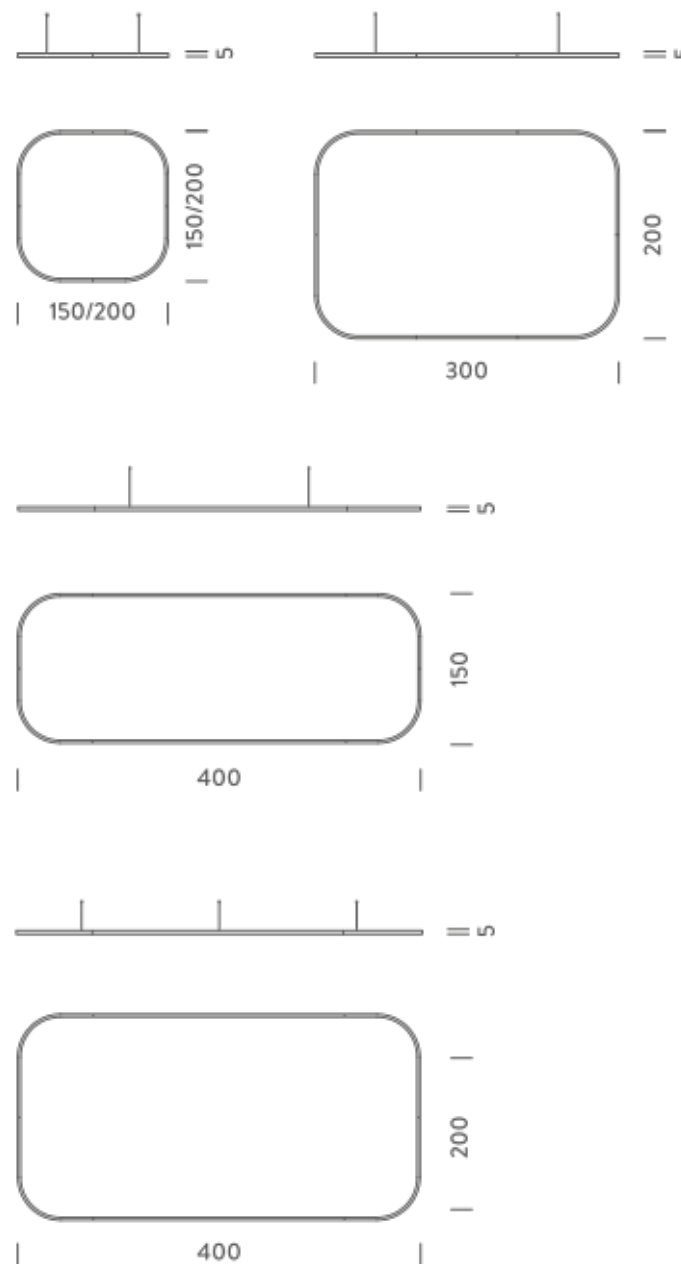

2X2M | UP - DOWNLIGHT - 3000K

LAMPING

Source	Linear LED
Total power	211W
Emission	Diffused orientable
Switching	DALI 1-100%
Tension	220/240V
Color temperature	3000K
Luminous flux	12912lm
Typ CRI	90
Energy class	A+
IP class	40
Dimensions	200x200x5cm
Materials	Aluminium
Notes	included: 1 driver WALIM250W24VIN, 1 dimmer interface WDIMDALIHP, 2 electrical cables 5m, 4x adjustable metal cables length 3m (including ceiling attachment). Shipped in 2 pieces
Customization options	Shapes, sizes
Accessories	Canopy, for concrete ceiling | Canopy box, 1 driver, 2 electrical cables | Ceiling plate, for false ceiling
Net lamp weight	8,1 kg

Codes

BZRQ1716G15WBO
BZRQ1716G15WNE
BZRQ1716G15WOR

PACKAGE

Package 01 Dimension: 210x110x15 cm / Gross weight: 13,5 kg

Certificazioni

Structure

white
black
gold