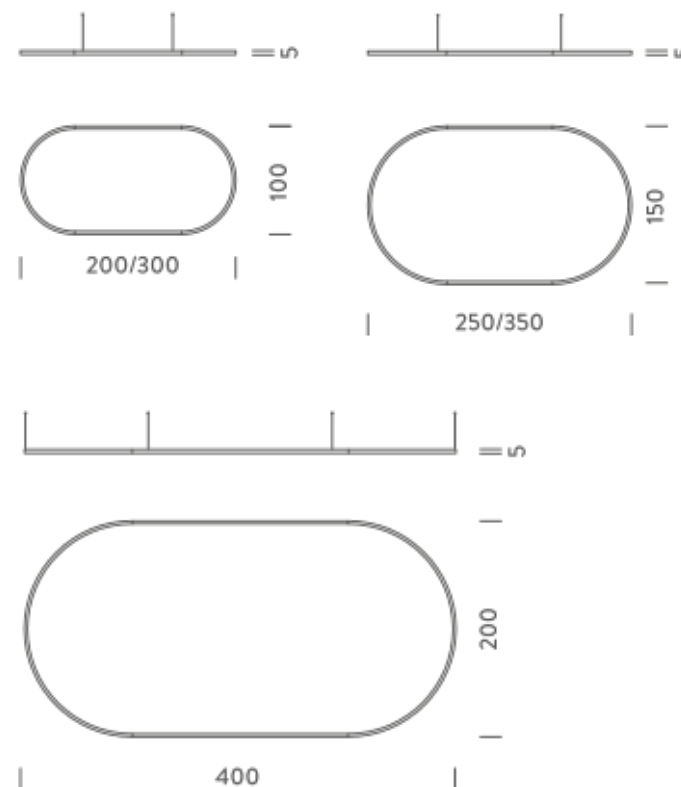

LAMPING

Source	Linear LED
Total power	148W
Emission	Diffused orientable
Switching	DALI 1-100%
Tension	220/240V
Color temperature	2700K
Luminous flux	8563lm
Typ CRI	90
Energy class	A+
IP class	40
Dimensions	200x100x5cm
Materials	Aluminium
Notes	included: 1 driver WALIM150W24VIN, 1 dimmer interface WDIMDALIHP, 2x electrical cables 5m, 4x adjustable metal cables length 3m (including ceiling attachment). Shipped assembled
Customization options	Shapes, sizes
Accessories	Canopy, for concrete ceiling Canopy box, 1 driver, 2 electrical cables Ceiling plate, for false ceiling
Net lamp weight	6,1 kg

LAMPING

Source	Linear LED
Total power	103W
Emission	Diffused orientable
Switching	DALI 1-100%
Tension	220/240V
Color temperature	3000K
Luminous flux	6297lm
Typ CRI	90
Energy class	A+
IP class	40
Dimensions	300x100x5cm
Materials	Aluminium
Notes	included: 1 driver WALIM150W24VIN, 1 dimmer interface WDIMDALIHP, 1x electrical cable 5m, 4x adjustable metal cables length 3m (including ceiling attachment). Shipped assembled
Customization options	Shapes, sizes
Accessories	Canopy, for concrete ceiling Canopy box, 1 driver, 1 electrical cable Ceiling plate, for false ceiling
Net lamp weight	7,7 kg

Codes

BZRO16A30G15WBO
BZRO16A30G15WNE
BZRO16A30G15WOR

Structure

white
black
gold

PACKAGE

Package 01 Dimension: 310x100x15 cm / Gross weight: 15,7 kg

Certificazioni

3X1M | UP - DOWNLIGHT - 3000K

LAMPING

Source	Linear LED
Total power	206W
Emission	Diffused orientable
Switching	DALI 1-100%
Tension	220/240V
Color temperature	3000K
Luminous flux	12595lm
Typ CRI	90
Energy class	A+
IP class	40
Dimensions	300x100x5cm
Materials	Aluminium
Notes	included: 1 driver WALIM250W24VIN, 1 dimmer interface WDIMDALIHP, 2x electrical cables 5m, 4x adjustable metal cables length 3m (including ceiling attachment). Shipped assembled
Customization options	Shapes, sizes
Accessories	Canopy, for concrete ceiling Canopy box, 1 driver, 2 electrical cables Ceiling plate, for false ceiling
Net lamp weight	8 kg