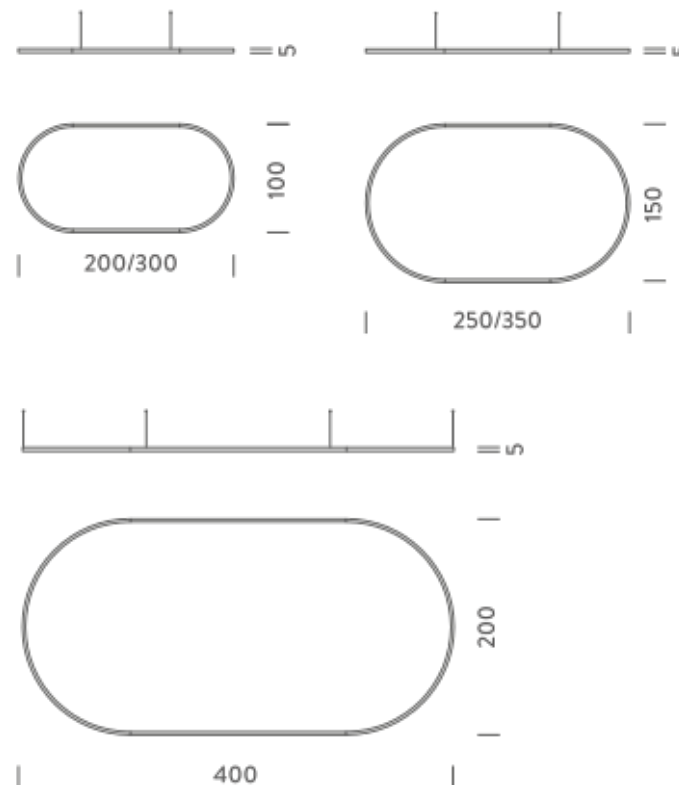

LAMPING

Source	Linear LED
Total power	148W
Emission	Diffused orientable
Switching	DALI 1-100%
Tension	220/240V
Color temperature	4000K
Luminous flux	10074lm
Typ CRI	90
Energy class	A+
IP class	40
Dimensions	400x200x5cm
Materials	Aluminium
Notes	included: 1 driver WALIM250W24VIN, 1 dimmer interface WDIMDALIHP, 4x electrical cables 5m, 6x adjustable metal cables length 3m (including ceiling attachment). Shipped in 4 pieces
Customization options	Shapes, sizes
Accessories	Canopy, for concrete ceiling Ceiling plate, for false ceiling
Net lamp weight	11,4 kg

Codes

BZRO16C40G15NBO
BZRO16C40G15NNE
BZRO16C40G15NOR

Structure

white
black
gold

PACKAGE

Package 01 Dimension: 210x110x15 cm / Gross weight: 16,8 kg

Certificazioni

4X2M | UP - DOWNLIGHT - 4000K