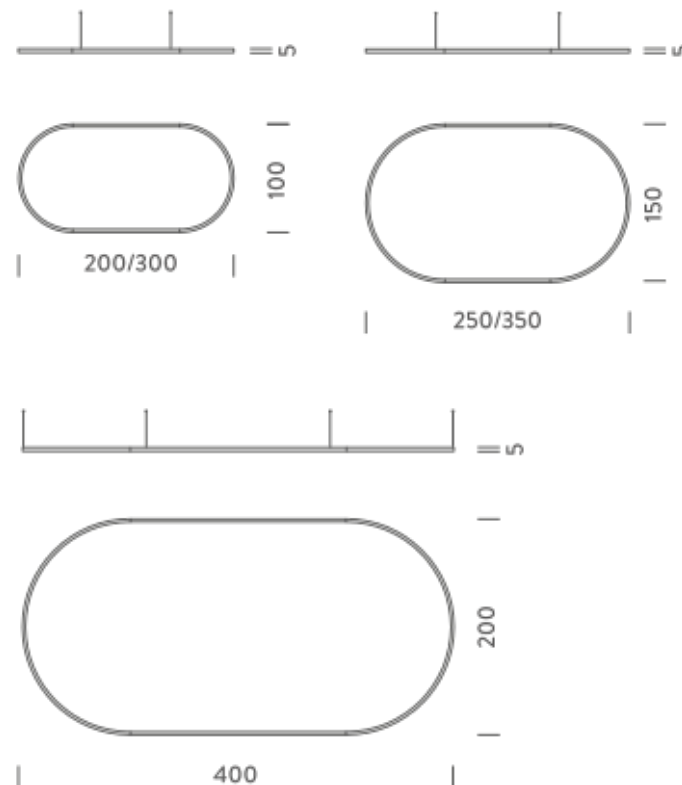

LAMPING

Source	Linear LED
Total power	148W
Emission	Diffused orientable
Switching	DALI 1-100%
Tension	220/240V
Color temperature	2700K
Luminous flux	8563lm
Typ CRI	90
Energy class	A+
IP class	40
Dimensions	200x100x5cm
Materials	Aluminium
Notes	included: 1 driver WALIM150W24VIN, 1 dimmer interface WDIMDALIHP, 2x electrical cables 5m, 4x adjustable metal cables length 3m (including ceiling attachment). Shipped assembled
Customization options	Shapes, sizes
Accessories	Canopy, for concrete ceiling Canopy box, 1 driver, 2 electrical cables Ceiling plate, for false ceiling
Net lamp weight	6,1 kg

LAMPING

Source	Linear LED
Total power	206W
Emission	Diffused orientable
Switching	DALI 1-100%
Tension	220/240V
Color temperature	4000K
Luminous flux	13994lm
Typ CRI	90
Energy class	A+
IP class	40
Dimensions	300x100x5cm
Materials	Aluminium
Notes	included: 1 driver WALIM250W24VIN, 1 dimmer interface WDIMDALIHP, 2x electrical cables 5m, 4x adjustable metal cables length 3m (including ceiling attachment). Shipped assembled
Customization options	Shapes, sizes
Accessories	Canopy, for concrete ceiling Canopy box, 1 driver, 2 electrical cables Ceiling plate, for false ceiling
Net lamp weight	8 kg

Codes

BZRO17A30G15NBO
BZRO17A30G15NNE
BZRO17A30G15NOR

Structure

white
black
gold

PACKAGE

Package 01 Dimension: 310x100x15 cm / Gross weight: 16 kg

Certificazioni

2,5X1,5M | DOWNLIGHT - 2700K

LAMPING

Source	Linear LED
Total power	97W
Emission	Diffused orientable
Switching	DALI 1-100%
Tension	220/240V
Color temperature	2700K
Luminous flux	5589lm
Typ CRI	90
Energy class	A+
IP class	40
Dimensions	250x150x5cm
Materials	Aluminium
Notes	included: 1 driver WALIM150W24VIN, 1 dimmer interface WDIMDALIHP, 1x electrical cable 5m, 6x adjustable metal cables length 3m (including ceiling attachment). Shipped in 4 pieces
Customization options	Shapes, sizes
Accessories	Canopy, for concrete ceiling Canopy box, 1 driver, 1 electrical cable Ceiling plate, for false ceiling
Net lamp weight	7,3 kg