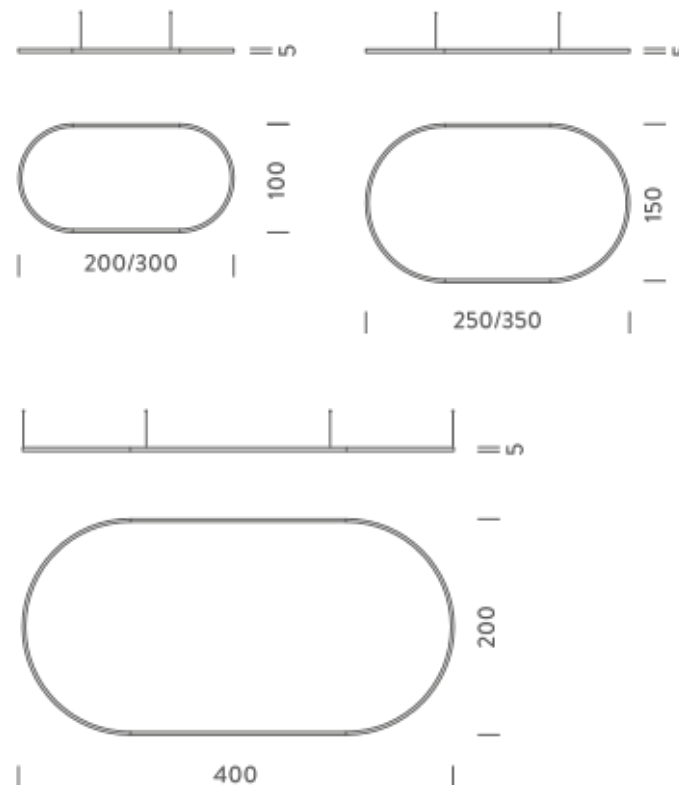

LAMPING

Source	Linear LED
Total power	296W
Emission	Diffused orientable
Switching	DALI 1-100%
Tension	220/240V
Color temperature	2700K
Luminous flux	17126lm
Typ CRI	90
Energy class	A+
IP class	40
Dimensions	400x200x5cm
Materials	Aluminium
Notes	included: 2 driver2 WALIM150W24VIN, 2x dimmer interface WDIMDALIHP, 4x electrical cables 5m, 6x adjustable metal cables length 3m (including ceiling attachment). Shipped in 4 pieces
Customization options	Shapes, sizes
Accessories	Canopy, for concrete ceiling Ceiling plate, for false ceiling
Net lamp weight	12,2 kg

LAMPING

Source	Linear LED
Total power	148W
Emission	Diffused orientable
Switching	DALI 1-100%
Tension	220/240V
Color temperature	3000K
Luminous flux	9067lm
Typ CRI	90
Energy class	A+
IP class	40
Dimensions	400x200x5cm
Materials	Aluminium
Notes	included: 1 driver WALIM250W24VIN, 1 dimmer interface WDIMDALIHP, 4x electrical cables 5m, 6x adjustable metal cables length 3m (including ceiling attachment). Shipped in 4 pieces
Customization options	Shapes, sizes
Accessories	Canopy, for concrete ceiling Ceiling plate, for false ceiling
Net lamp weight	11,4 kg

Codes

BZRO16C40G15WBO
BZRO16C40G15WNE
BZRO16C40G15WOR

Structure

white
black
gold

PACKAGE

Package 01 Dimension: 210x110x15 cm / Gross weight: 16,8 kg

Certificazioni

4X2M | UP - DOWNLIGHT - 3000K

LAMPING

Source	Linear LED
Total power	296W
Emission	Diffused orientable
Switching	DALI 1-100%
Tension	220/240V
Color temperature	3000K
Luminous flux	18134lm
Typ CRI	90
Energy class	A+
IP class	40
Dimensions	400x200x5cm
Materials	Aluminium
Notes	included: 2 drivers WALIM150W24VIN, 2x dimmer interface WDIMDALIHP, 4x electrical cables 5m, 6x adjustable metal cables length 3m (including ceiling attachment). Shipped in 4 pieces
Customization options	Shapes, sizes
Accessories	Canopy, for concrete ceiling Ceiling plate, for false ceiling
Net lamp weight	12,2 kg