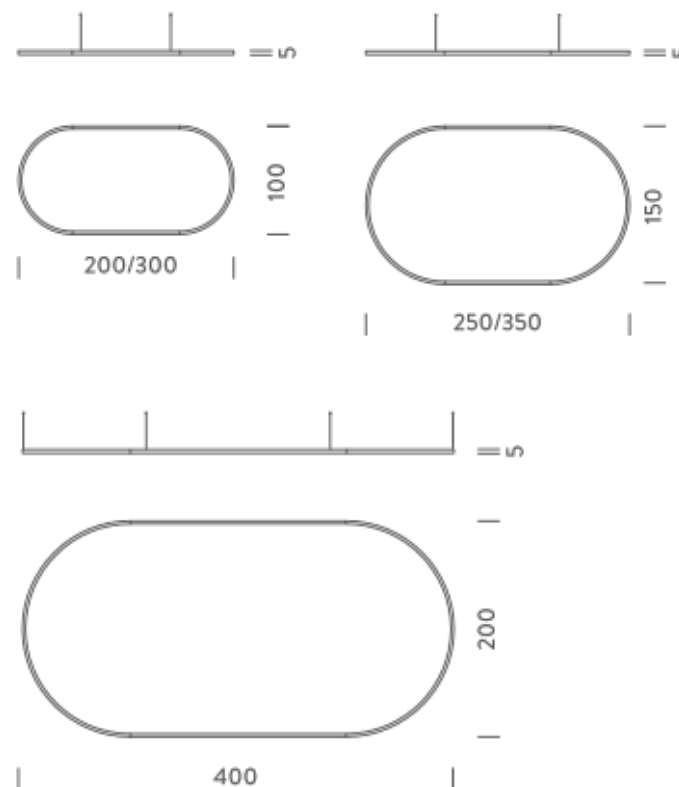

LAMPING

Source	Linear LED
Total power	193W
Emission	Diffused orientable
Switching	DALI 1-100%
Tension	220/240V
Color temperature	3000K
Luminous flux	11836lm
Typ CRI	90
Energy class	A+
IP class	40
Dimensions	250x150x5cm
Materials	Aluminium
Notes	included: 1 driver WALIM250W24VIN, 1 dimmer interface WDIMDALIHP, 4x electrical cables 5m, 6x adjustable metal cables length 3m (including ceiling attachment). Shipped in 4 pieces
Customization options	Shapes, sizes
Accessories	Canopy, for concrete ceiling Ceiling plate, for false ceiling
Net lamp weight	8,1 kg

LAMPING

Source	Linear LED
Total power	97W
Emission	Diffused orientable
Switching	DALI 1-100%
Tension	220/240V
Color temperature	4000K
Luminous flux	6576lm
Typ CRI	90
Energy class	A+
IP class	40
Dimensions	250x150x5cm
Materials	Aluminium
Notes	included: 1 driver WALIM150W24VIN, 1 dimmer interface WDIMDALIHP, 1x electrical cable 5m, 6x adjustable metal cables length 3m (including ceiling attachment). Shipped in 4 pieces
Customization options	Shapes, sizes
Accessories	Canopy, for concrete ceiling Canopy box, 1 driver, 1 electrical cable Ceiling plate, for false ceiling
Net lamp weight	7,3 kg

Codes

BZRO16B25G15NBO
BZRO16B25G15NNE
BZRO16B25G15NOR

Structure

white
black
gold

PACKAGE

Package 01 Dimension: 160x160x15 cm / Gross weight: 10,8 kg

Certificazioni

2,5X1,5M | UP - DOWNLIGHT - 4000K

LAMPING

Source	Linear LED
Total power	193W
Emission	Diffused orientable
Switching	DALI 1-100%
Tension	220/240V
Color temperature	4000K
Luminous flux	13152lm
Typ CRI	90
Energy class	A+
IP class	40
Dimensions	250x150x5cm
Materials	Aluminium
Notes	included: 1 driver WALIM250W24VIN, 1 dimmer interface WDIMDALIHP, 4x electrical cables 5m, 6x adjustable metal cables length 3m (including ceiling attachment). Shipped in 4 pieces
Customization options	Shapes, sizes
Accessories	Canopy, for concrete ceiling Ceiling plate, for false ceiling
Net lamp weight	8,1 kg