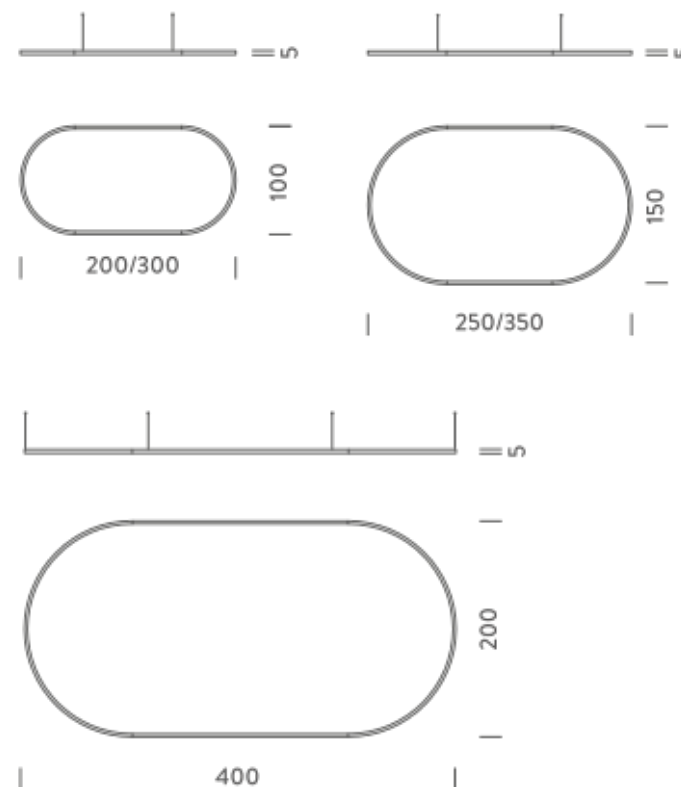

LAMPING

Source	Linear LED
Total power	148W
Emission	Diffused orientable
Switching	DALI 1-100%
Tension	220/240V
Color temperature	2700K
Luminous flux	8563lm
Typ CRI	90
Energy class	A+
IP class	40
Dimensions	200x100x5cm
Materials	Aluminium
Notes	included: 1 driver WALIM150W24VIN, 1 dimmer interface WDIMDALIHP, 2x electrical cables 5m, 4x adjustable metal cables length 3m (including ceiling attachment). Shipped assembled
Customization options	Shapes, sizes
Accessories	Canopy, for concrete ceiling Canopy box, 1 driver, 2 electrical cables Ceiling plate, for false ceiling
Net lamp weight	6,1 kg

LAMPING

Source	Linear LED
Total power	103W
Emission	Diffused orientable
Switching	DALI 1-100%
Tension	220/240V
Color temperature	4000K
Luminous flux	6997lm
Typ CRI	90
Energy class	A+
IP class	40
Dimensions	300x100x5cm
Materials	Aluminium
Notes	included: 1 driver WALIM150W24VIN, 1 dimmer interface WDIMDALIHP, 1x electrical cable 5m, 4x adjustable metal cables length 3m (including ceiling attachment). Shipped assembled
Customization options	Shapes, sizes
Accessories	Canopy, for concrete ceiling Canopy box, 1 driver, 1 electrical cable Ceiling plate, for false ceiling
Net lamp weight	7,7 kg

Codes

BZRO16A30G15NBO
BZRO16A30G15NNE
BZRO16A30G15NOR

Structure

white
black
gold

PACKAGE

Package 01 Dimension: 310x100x15 cm / Gross weight: 15,7 kg

Certificazioni

3X1M | UP - DOWNLIGHT - 4000K

LAMPING

Source	Linear LED
Total power	206W
Emission	Diffused orientable
Switching	DALI 1-100%
Tension	220/240V
Color temperature	4000K
Luminous flux	13994lm
Typ CRI	90
Energy class	A+
IP class	40
Dimensions	300x100x5cm
Materials	Aluminium
Notes	included: 1 driver WALIM250W24VIN, 1 dimmer interface WDIMDALIHP, 2x electrical cables 5m, 4x adjustable metal cables length 3m (including ceiling attachment). Shipped assembled
Customization options	Shapes, sizes
Accessories	Canopy, for concrete ceiling Canopy box, 1 driver, 2 electrical cables Ceiling plate, for false ceiling
Net lamp weight	8 kg