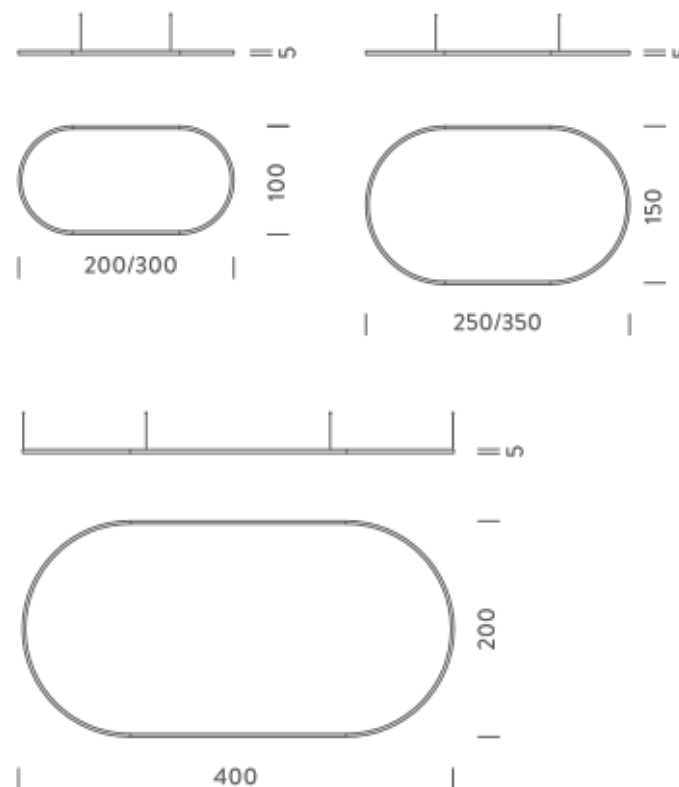

LAMPING

Source	Linear LED
Total power	251W
Emission	Diffused orientable
Switching	DALI 1-100%
Tension	220/240V
Color temperature	3000K
Luminous flux	15364lm
Typ CRI	90
Energy class	A+
IP class	40
Dimensions	350x150x5cm
Materials	Aluminium
Notes	included: 2 drivers WALIM150W24VIN, 2x dimmer interface WDIMDALIHP, 4x electrical cables 5m, 6x adjustable metal cables length 3m (including ceiling attachment). Shipped in 4 pieces
Customization options	Shapes, sizes
Accessories	Canopy, for concrete ceiling Ceiling plate, for false ceiling
Net lamp weight	9,9 kg

LAMPING

Source	Linear LED
Total power	125W
Emission	Diffused orientable
Switching	DALI 1-100%
Tension	220/240V
Color temperature	4000K
Luminous flux	8536lm
Typ CRI	90
Energy class	A+
IP class	40
Dimensions	350x150x5cm
Materials	Aluminium
Notes	included: 1 driver WALIM150W24VIN, 1 dimmer interface WDIMDALIHP, 1x electrical cable 5m, 6x adjustable metal cables length 3m (including ceiling attachment). Shipped in 4 pieces
Customization options	Shapes, sizes
Accessories	Canopy, for concrete ceiling Canopy box, 1 driver, 1 electrical cable Ceiling plate, for false ceiling
Net lamp weight	9,1 kg

Codes

BZRO16B35G15NBO
BZRO16B35G15NNE
BZRO16B35G15NOR

Structure

white
black
gold

PACKAGE

Package 01 Dimension: 210x110x15 cm / Gross weight: 14,5 kg

Certificazioni

3,5X1,5M | UP - DOWNLIGHT - 4000K

LAMPING

Source	Linear LED
Total power	251W
Emission	Diffused orientable
Switching	DALI 1-100%
Tension	220/240V
Color temperature	4000K
Luminous flux	17072lm
Typ CRI	90
Energy class	A+
IP class	40
Dimensions	350x150x5cm
Materials	Aluminium
Notes	included: 2 drivers WALIM150W24VIN, 2x dimmer interface WDIMDALIHP, 4x electrical cables 5m, 6x adjustable metal cables length 3m (including ceiling attachment). Shipped in 4 pieces
Customization options	Shapes, sizes
Accessories	Canopy, for concrete ceiling Ceiling plate, for false ceiling
Net lamp weight	9,9 kg