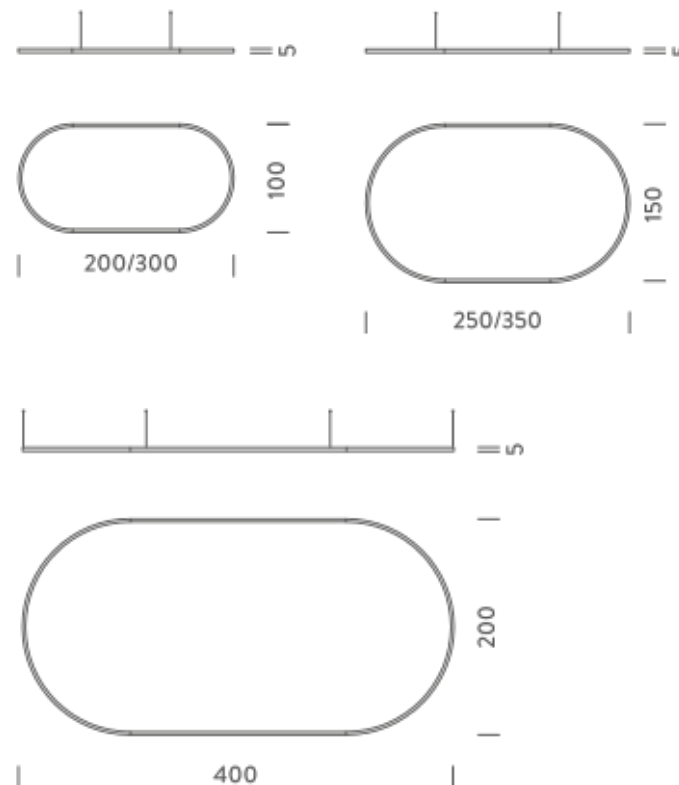

LAMPING

Source	Linear LED
Total power	125W
Emission	Diffused orientable
Switching	DALI 1-100%
Tension	220/240V
Color temperature	3000K
Luminous flux	7682lm
Typ CRI	90
Energy class	A+
IP class	40
Dimensions	350x150x5cm
Materials	Aluminium
Notes	included: 1 driver WALIM150W24VIN, 1 dimmer interface WDIMDALIHP, 1x electrical cable 5m, 6x adjustable metal cables length 3m (including ceiling attachment). Shipped in 4 pieces
Customization options	Shapes, sizes
Accessories	Canopy, for concrete ceiling Canopy box, 1 driver, 1 electrical cable Ceiling plate, for false ceiling
Net lamp weight	9,1 kg

LAMPING

Source	Linear LED
Total power	251W
Emission	Diffused orientable
Switching	DALI 1-100%
Tension	220/240V
Color temperature	3000K
Luminous flux	15364lm
Typ CRI	90
Energy class	A+
IP class	40
Dimensions	350x150x5cm
Materials	Aluminium
Notes	included: 2 drivers WALIM150W24VIN, 2x dimmer interface WDIMDALIHP, 4x electrical cables 5m, 6x adjustable metal cables length 3m (including ceiling attachment). Shipped in 4 pieces
Customization options	Shapes, sizes
Accessories	Canopy, for concrete ceiling Ceiling plate, for false ceiling
Net lamp weight	9,9 kg

Codes

BZRO17B35G15WBO
BZRO17B35G15WNE
BZRO17B35G15WOR

Structure

white
black
gold

PACKAGE

Package 01 Dimension: 210x110x15 cm / Gross weight: 15,3 kg

Certificazioni

3,5X1,5M | DOWNLIGHT - 4000K

LAMPING

Source	Linear LED
Total power	125W
Emission	Diffused orientable
Switching	DALI 1-100%
Tension	220/240V
Color temperature	4000K
Luminous flux	8536lm
Typ CRI	90
Energy class	A+
IP class	40
Dimensions	350x150x5cm
Materials	Aluminium
Notes	included: 1 driver WALIM150W24VIN, 1 dimmer interface WDIMDALIHP, 1x electrical cable 5m, 6x adjustable metal cables length 3m (including ceiling attachment). Shipped in 4 pieces
Customization options	Shapes, sizes
Accessories	Canopy, for concrete ceiling Canopy box, 1 driver, 1 electrical cable Ceiling plate, for false ceiling
Net lamp weight	9,1 kg