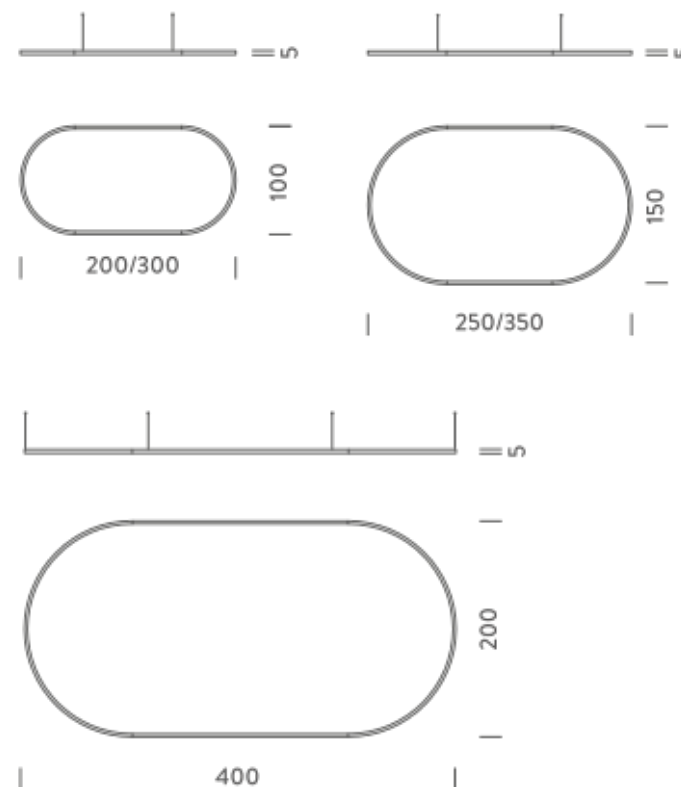

LAMPING

Source	Linear LED
Total power	148W
Emission	Diffused orientable
Switching	DALI 1-100%
Tension	220/240V
Color temperature	2700K
Luminous flux	8563lm
Typ CRI	90
Energy class	A+
IP class	40
Dimensions	200x100x5cm
Materials	Aluminium
Notes	included: 1 driver WALIM150W24VIN, 1 dimmer interface WDIMDALIHP, 2x electrical cables 5m, 4x adjustable metal cables length 3m (including ceiling attachment). Shipped assembled
Customization options	Shapes, sizes
Accessories	Canopy, for concrete ceiling Canopy box, 1 driver, 2 electrical cables Ceiling plate, for false ceiling
Net lamp weight	6,1 kg

LAMPING

Source	Linear LED
Total power	74W
Emission	Diffused orientable
Switching	DALI 1-100%
Tension	110/240V
Color temperature	3000K
Luminous flux	4533lm
Typ CRI	90
Energy class	A+
IP class	40
Dimensions	200x100x5cm
Materials	Aluminium
Notes	included: 1 driver WALIMLED100/24, 1 dimmer interface WDIMDALIHP, 1x electrical cable 5m, 4x adjustable metal cables length 3m (including ceiling attachment). Shipped assembled
Customization options	Shapes, sizes
Accessories	Canopy, for concrete ceiling Canopy box, 1 driver, 1 electrical cable Ceiling plate, for false ceiling
Net lamp weight	6 kg

Codes

BZRO16A20G15WBO
BZRO16A20G15WNE
BZRO16A20G15WOR

Structure

white
black
gold

PACKAGE

Package 01 Dimension: 210x110x15 cm / Gross weight: 11,4 kg

Certificazioni

2X1M | UP - DOWNLIGHT - 3000K

LAMPING

Source	Linear LED
Total power	148W
Emission	Diffused orientable
Switching	DALI 1-100%
Tension	220/240V
Color temperature	3000K
Luminous flux	9067lm
Typ CRI	90
Energy class	A+
IP class	40
Dimensions	200x100x5cm
Materials	Aluminium
Notes	included: 1 driver WALIM150W24VIN, 1 dimmer interface WDIMDALIHP, 2x electrical cables 5m, 4x adjustable metal cables length 3m (including ceiling attachment). Shipped assembled
Customization options	Shapes, sizes
Accessories	Canopy, for concrete ceiling Canopy box, 1 driver, 2 electrical cables Ceiling plate, for false ceiling
Net lamp weight	6,1 kg