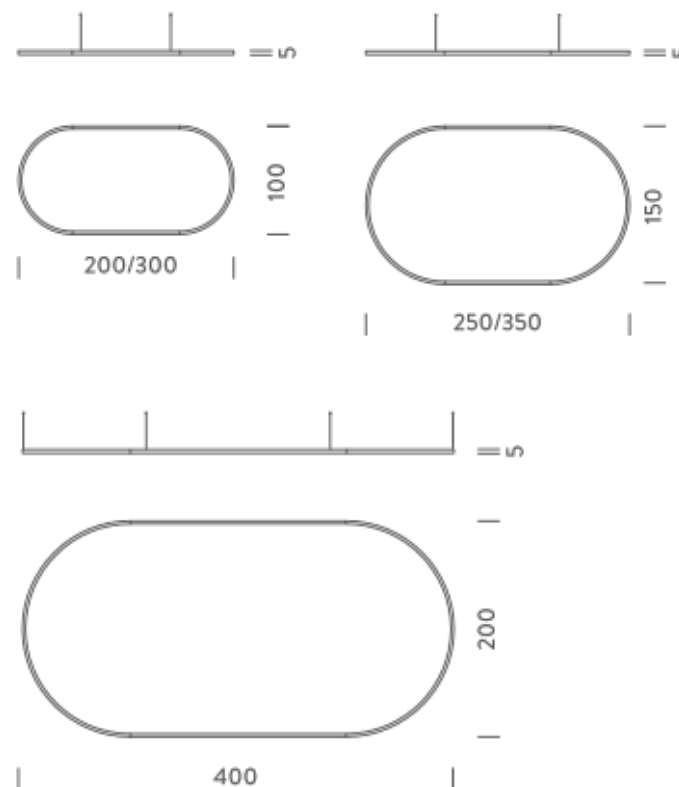

Remote driver and dimmer interface included

2X1M | DOWNLIGHT - 2700K

LAMPING

Source	Linear LED
Total power	74W
Emission	Diffused orientable
Switching	DALI 1-100%
Tension	110/240V
Color temperature	2700K
Luminous flux	4282lm
Typ CRI	90
Energy class	A+
IP class	40
Dimensions	200x100x5cm
Materials	Aluminium
Notes	included: 1 driver WALIMLED100/24, 1 dimmer interface WDIMDALIHP, 1x electrical cable 5m, 4x adjustable metal cables length 3m (including ceiling attachment). Shipped assembled
Customization options	Shapes, sizes
Accessories	Canopy, for concrete ceiling Canopy box, 1 driver, 1 electrical cable Ceiling plate, for false ceiling
Net lamp weight	6 kg

Codes

BZRO16A20G15DBO
BZRO16A20G15DNE
BZRO16A20G15DOR

Structure

white
black
gold

PACKAGE

Package 01 Dimension: 210x110x15 cm / Gross weight: 11,4 kg

Certificazioni

2X1M | UP - DOWNLIGHT -2700K

LAMPING

Source	Linear LED
Total power	148W
Emission	Diffused orientable
Switching	DALI 1-100%
Tension	220/240V
Color temperature	2700K
Luminous flux	8563lm
Typ CRI	90
Energy class	A+
IP class	40
Dimensions	200x100x5cm
Materials	Aluminium
Notes	included: 1 driver WALIM150W24VIN, 1 dimmer interface WDIMDALIHP, 2x electrical cables 5m, 4x adjustable metal cables length 3m (including ceiling attachment). Shipped assembled
Customization options	Shapes, sizes
Accessories	Canopy, for concrete ceiling Canopy box, 1 driver, 2 electrical cables Ceiling plate, for false ceiling
Net lamp weight	6,1 kg

Codes

BZRO17A20G15DBO
BZRO17A20G15DNE
BZRO17A20G15DOR

Structure

white
black
gold

PACKAGE

Package 01 Dimension: 210x110x15 cm / Gross weight: 11,5 kg

Certificazioni

2X1M | DOWNLIGHT - 3000K