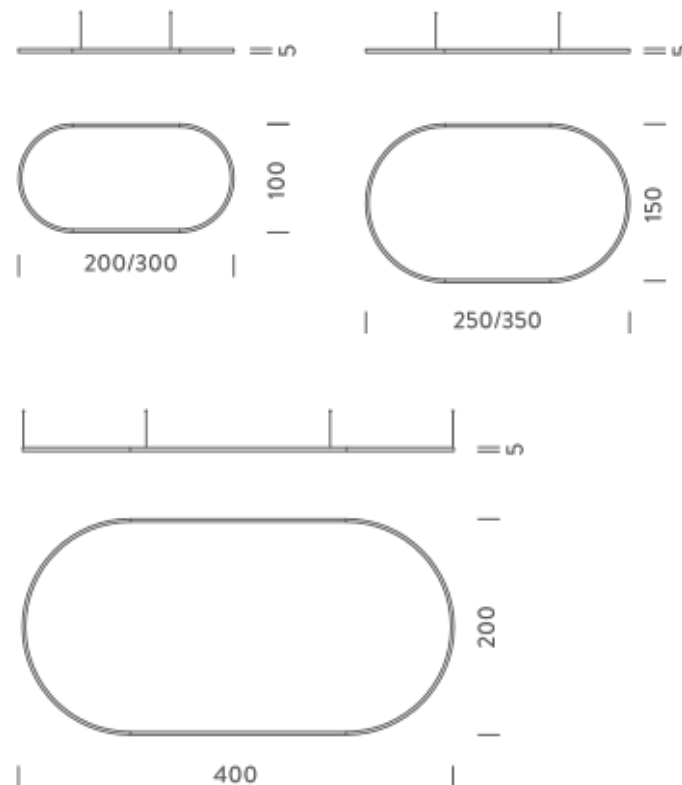

LAMPING

Source	Linear LED
Total power	148W
Emission	Diffused orientable
Switching	DALI 1-100%
Tension	220/240V
Color temperature	2700K
Luminous flux	8563lm
Typ CRI	90
Energy class	A+
IP class	40
Dimensions	200x100x5cm
Materials	Aluminium
Notes	included: 1 driver WALIM150W24VIN, 1 dimmer interface WDIMDALIHP, 2x electrical cables 5m, 4x adjustable metal cables length 3m (including ceiling attachment). Shipped assembled
Customization options	Shapes, sizes
Accessories	Canopy, for concrete ceiling Canopy box, 1 driver, 2 electrical cables Ceiling plate, for false ceiling
Net lamp weight	6,1 kg

LAMPING

Source	Linear LED
Total power	103W
Emission	Diffused orientable
Switching	DALI 1-100%
Tension	220/240V
Color temperature	2700K
Luminous flux	5948lm
Typ CRI	90
Energy class	A+
IP class	40
Dimensions	300x100x5cm
Materials	Aluminium
Notes	included: 1 driver WALIM150W24VIN, 1 dimmer interface WDIMDALIHP, 1x electrical cable 5m, 4x adjustable metal cables length 3m (including ceiling attachment). Shipped assembled
Customization options	Shapes, sizes
Accessories	Canopy, for concrete ceiling Canopy box, 1 driver, 1 electrical cable Ceiling plate, for false ceiling
Net lamp weight	7,7 kg

Codes

BZRO16A30G15DBO
BZRO16A30G15DNE
BZRO16A30G15DOR

Structure

white
black
gold

PACKAGE

Package 01 Dimension: 310x100x15 cm / Gross weight: 15,7 kg

Certificazioni

3X1M | UP - DOWNLIGHT - 2700K

LAMPING

Source	Linear LED
Total power	206W
Emission	Diffused orientable
Switching	DALI 1-100%
Tension	220/240V
Color temperature	2700K
Luminous flux	11895lm
Typ CRI	90
Energy class	A+
IP class	40
Dimensions	300x100x5cm
Materials	Aluminium
Notes	included: 1 driver WALIM250W24VIN, 1 dimmer interface WDIMDALIHP, 2x electrical cables 5m, 4x adjustable metal cables length 3m (including ceiling attachment). Shipped assembled
Customization options	Shapes, sizes
Accessories	Canopy, for concrete ceiling Canopy box, 1 driver, 2 electrical cables Ceiling plate, for false ceiling
Net lamp weight	8 kg