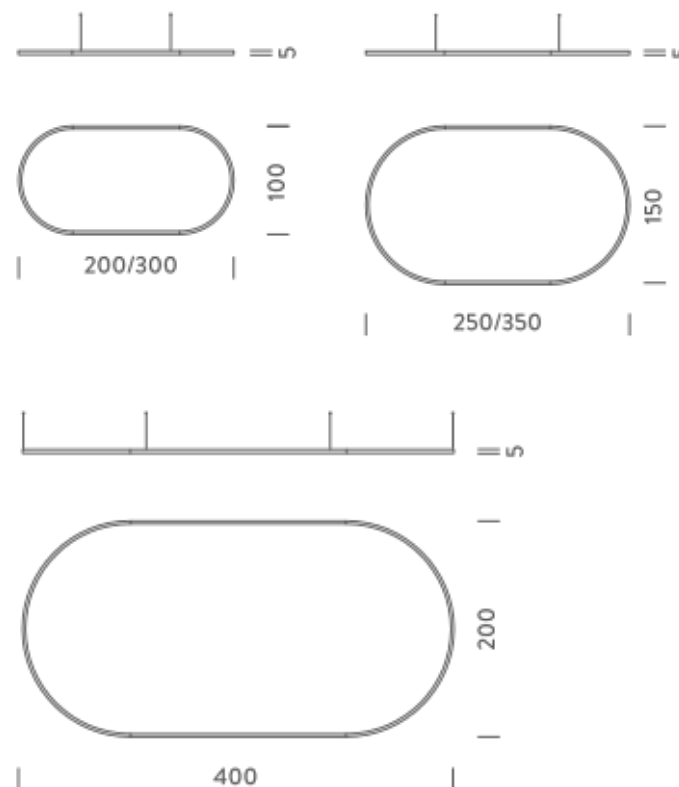

LAMPING

Source	Linear LED
Total power	148W
Emission	Diffused orientable
Switching	DALI 1-100%
Tension	220/240V
Color temperature	2700K
Luminous flux	8563lm
Typ CRI	90
Energy class	A+
IP class	40
Dimensions	200x100x5cm
Materials	Aluminium
Notes	included: 1 driver WALIM150W24VIN, 1 dimmer interface WDIMDALIHP, 2x electrical cables 5m, 4x adjustable metal cables length 3m (including ceiling attachment). Shipped assembled
Customization options	Shapes, sizes
Accessories	Canopy, for concrete ceiling Canopy box, 1 driver, 2 electrical cables Ceiling plate, for false ceiling
Net lamp weight	6,1 kg

LAMPING

Source	Linear LED
Total power	193W
Emission	Diffused orientable
Switching	DALI 1-100%
Tension	220/240V
Color temperature	2700K
Luminous flux	11179lm
Typ CRI	90
Energy class	A+
IP class	40
Dimensions	250x150x5cm
Materials	Aluminium
Notes	included: 1 driver WALIM250W24VIN, 1 dimmer interface WDIMDALIHP, 4x electrical cables 5m, 6x adjustable metal cables length 3m (including ceiling attachment). Shipped in 4 pieces
Customization options	Shapes, sizes
Accessories	Canopy, for concrete ceiling Ceiling plate, for false ceiling
Net lamp weight	8,1 kg

Codes

BZRO17B25G15DBO
BZRO17B25G15DNE
BZRO17B25G15DOR

Structure

white
black
gold

PACKAGE

Package 01 Dimension: 160x160x15 cm / Gross weight: 11,6 kg

Certificazioni

2,5X1,5M | DOWNLIGHT - 3000K

LAMPING

Source	Linear LED
Total power	97W
Emission	Diffused orientable
Switching	DALI 1-100%
Tension	220/240V
Color temperature	3000K
Luminous flux	5918lm
Typ CRI	90
Energy class	A+
IP class	40
Dimensions	250x150x5cm
Materials	Aluminium
Notes	included: 1 driver WALIM150W24VIN, 1 dimmer interface WDIMDALIHP, 1x electrical cable 5m, 6x adjustable metal cables length 3m (including ceiling attachment). Shipped in 4 pieces
Customization options	Shapes, sizes
Accessories	Canopy, for concrete ceiling Canopy box, 1 driver, 1 electrical cable Ceiling plate, for false ceiling
Net lamp weight	7,3 kg