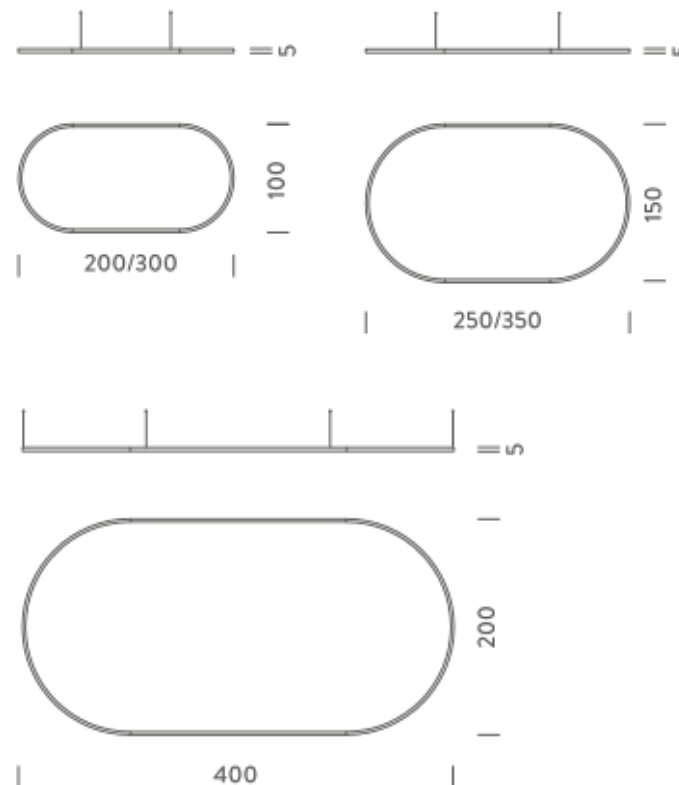

LAMPING

Source	Linear LED
Total power	148W
Emission	Diffused orientable
Switching	DALI 1-100%
Tension	220/240V
Color temperature	2700K
Luminous flux	8563lm
Typ CRI	90
Energy class	A+
IP class	40
Dimensions	200x100x5cm
Materials	Aluminium
Notes	included: 1 driver WALIM150W24VIN, 1 dimmer interface WDIMDALIHP, 2x electrical cables 5m, 4x adjustable metal cables length 3m (including ceiling attachment). Shipped assembled
Customization options	Shapes, sizes
Accessories	Canopy, for concrete ceiling Canopy box, 1 driver, 2 electrical cables Ceiling plate, for false ceiling
Net lamp weight	6,1 kg

LAMPING

Source	Linear LED
Total power	74W
Emission	Diffused orientable
Switching	DALI 1-100%
Tension	110/240V
Color temperature	4000K
Luminous flux	5037lm
Typ CRI	90
Energy class	A+
IP class	40
Dimensions	200x100x5cm
Materials	Aluminium
Notes	included: 1 driver WALIMLED100/24, 1 dimmer interface WDIMDALIHP, 1x electrical cable 5m, 4x adjustable metal cables length 3m (including ceiling attachment). Shipped assembled
Customization options	Shapes, sizes
Accessories	Canopy, for concrete ceiling Canopy box, 1 driver, 1 electrical cable Ceiling plate, for false ceiling
Net lamp weight	6 kg

Codes

BZRO16A20G15NBO
BZRO16A20G15NNE
BZRO16A20G15NOR

Structure

white
black
gold

PACKAGE

Package 01 Dimension: 210x110x15 cm / Gross weight: 11,4 kg

Certificazioni

2X1M | UP - DOWNLIGHT - 4000K

LAMPING

Source	Linear LED
Total power	148W
Emission	Diffused orientable
Switching	DALI 1-100%
Tension	220/240V
Color temperature	4000K
Luminous flux	10074lm
Typ CRI	90
Energy class	A+
IP class	40
Dimensions	200x100x5cm
Materials	Aluminium
Notes	included: 1 driver WALIM150W24VIN, 1 dimmer interface WDIMDALIHP, 2x electrical cables 5m, 4x adjustable metal cables length 3m (including ceiling attachment). Shipped assembled
Customization options	Shapes, sizes
Accessories	Canopy, for concrete ceiling Canopy box, 1 driver, 2 electrical cables Ceiling plate, for false ceiling
Net lamp weight	6,1 kg