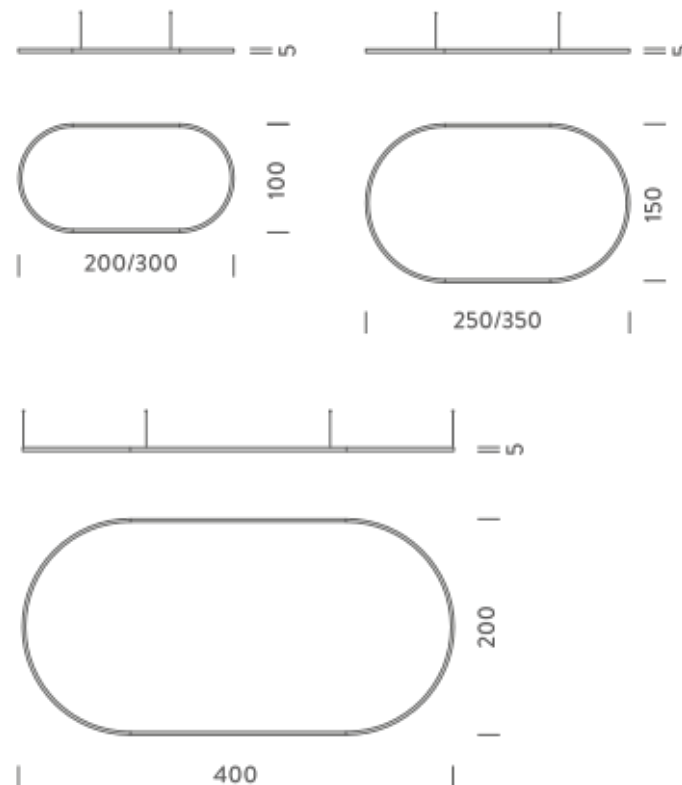

LAMPING

Source	Linear LED
Total power	193W
Emission	Diffused orientable
Switching	DALI 1-100%
Tension	220/240V
Color temperature	4000K
Luminous flux	13152lm
Typ CRI	90
Energy class	A+
IP class	40
Dimensions	250x150x5cm
Materials	Aluminium
Notes	included: 1 driver WALIM250W24VIN, 1 dimmer interface WDIMDALIHP, 4x electrical cables 5m, 6x adjustable metal cables length 3m (including ceiling attachment). Shipped in 4 pieces
Customization options	Shapes, sizes
Accessories	Canopy, for concrete ceiling Ceiling plate, for false ceiling
Net lamp weight	8,1 kg

LAMPING

Source	Linear LED
Total power	125W
Emission	Diffused orientable
Switching	DALI 1-100%
Tension	220/240V
Color temperature	2700K
Luminous flux	7255lm
Typ CRI	90
Energy class	A+
IP class	40
Dimensions	350x150x5cm
Materials	Aluminium
Notes	included: 1 driver WALIM150W24VIN, 1 dimmer interface WDIMDALIHP, 1x electrical cable 5m, 6x adjustable metal cables length 3m (including ceiling attachment). Shipped in 4 pieces
Customization options	Shapes, sizes
Accessories	Canopy, for concrete ceiling Canopy box, 1 driver, 1 electrical cable Ceiling plate, for false ceiling
Net lamp weight	9,1 kg

Codes

BZRO16B35G15DBO
BZRO16B35G15DNE
BZRO16B35G15DOR

Structure

white
black
gold

PACKAGE

Package 01 Dimension: 210x110x15 cm / Gross weight: 14,5 kg

Certificazioni

3,5X1,5M | UP - DOWNLIGHT - 2700K

LAMPING

Source	Linear LED
Total power	251W
Emission	Diffused orientable
Switching	DALI 1-100%
Tension	220/240V
Color temperature	2700K
Luminous flux	14511lm
Typ CRI	90
Energy class	A+
IP class	40
Dimensions	350x150x5cm
Materials	Aluminium
Notes	included: 2 drivers WALIM150W24VIN, 2x dimmer interface WDIMDALIHP, 4x electrical cables 5m, 6x adjustable metal cables length 3m (including ceiling attachment). Shipped in 4 pieces
Customization options	Shapes, sizes
Accessories	Canopy, for concrete ceiling Ceiling plate, for false ceiling
Net lamp weight	9,9 kg