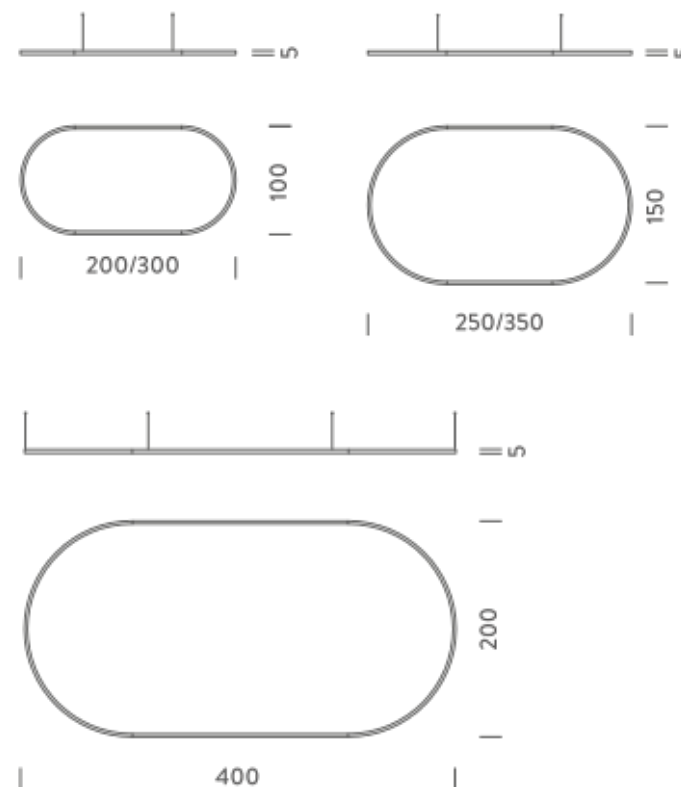

LAMPING

Source	Linear LED
Total power	148W
Emission	Diffused orientable
Switching	DALI 1-100%
Tension	220/240V
Color temperature	2700K
Luminous flux	8563lm
Typ CRI	90
Energy class	A+
IP class	40
Dimensions	200x100x5cm
Materials	Aluminium
Notes	included: 1 driver WALIM150W24VIN, 1 dimmer interface WDIMDALIHP, 2x electrical cables 5m, 4x adjustable metal cables length 3m (including ceiling attachment). Shipped assembled
Customization options	Shapes, sizes
Accessories	Canopy, for concrete ceiling Canopy box, 1 driver, 2 electrical cables Ceiling plate, for false ceiling
Net lamp weight	6,1 kg

LAMPING

Source	Linear LED
Total power	97W
Emission	Diffused orientable
Switching	DALI 1-100%
Tension	220/240V
Color temperature	2700K
Luminous flux	5589lm
Typ CRI	90
Energy class	A+
IP class	40
Dimensions	250x150x5cm
Materials	Aluminium
Notes	included: 1 driver WALIM150W24VIN, 1 dimmer interface WDIMDALIHP, 1x electrical cable 5m, 6x adjustable metal cables length 3m (including ceiling attachment). Shipped in 4 pieces
Customization options	Shapes, sizes
Accessories	Canopy, for concrete ceiling Canopy box, 1 driver, 1 electrical cable Ceiling plate, for false ceiling
Net lamp weight	7,3 kg

Codes

BZRO16B25G15DBO
BZRO16B25G15DNE
BZRO16B25G15DOR

Structure

white
black
gold

PACKAGE

Package 01 Dimension: 160x160x15 cm / Gross weight: 10,8 kg

Certificazioni

2,5X1,5M | UP - DOWNLIGHT - 2700K

LAMPING

Source	Linear LED
Total power	193W
Emission	Diffused orientable
Switching	DALI 1-100%
Tension	220/240V
Color temperature	2700K
Luminous flux	11179lm
Typ CRI	90
Energy class	A+
IP class	40
Dimensions	250x150x5cm
Materials	Aluminium
Notes	included: 1 driver WALIM250W24VIN, 1 dimmer interface WDIMDALIHP, 4x electrical cables 5m, 6x adjustable metal cables length 3m (including ceiling attachment). Shipped in 4 pieces
Customization options	Shapes, sizes
Accessories	Canopy, for concrete ceiling Ceiling plate, for false ceiling
Net lamp weight	8,1 kg