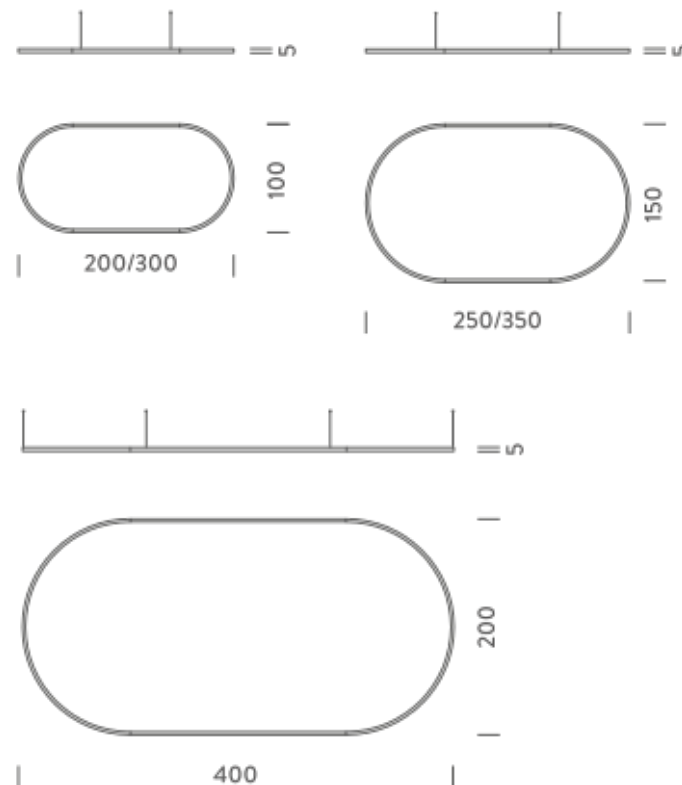

LAMPING

Source	Linear LED
Total power	148W
Emission	Diffused orientable
Switching	DALI 1-100%
Tension	220/240V
Color temperature	2700K
Luminous flux	8563lm
Typ CRI	90
Energy class	A+
IP class	40
Dimensions	200x100x5cm
Materials	Aluminium
Notes	included: 1 driver WALIM150W24VIN, 1 dimmer interface WDIMDALIHP, 2x electrical cables 5m, 4x adjustable metal cables length 3m (including ceiling attachment). Shipped assembled
Customization options	Shapes, sizes
Accessories	Canopy, for concrete ceiling Canopy box, 1 driver, 2 electrical cables Ceiling plate, for false ceiling
Net lamp weight	6,1 kg

LAMPING

Source	Linear LED
Total power	148W
Emission	Diffused orientable
Switching	DALI 1-100%
Tension	220/240V
Color temperature	3000K
Luminous flux	9067lm
Typ CRI	90
Energy class	A+
IP class	40
Dimensions	200x100x5cm
Materials	Aluminium
Notes	included: 1 driver WALIM150W24VIN, 1 dimmer interface WDIMDALIHP, 2x electrical cables 5m, 4x adjustable metal cables length 3m (including ceiling attachment). Shipped assembled
Customization options	Shapes, sizes
Accessories	Canopy, for concrete ceiling Canopy box, 1 driver, 2 electrical cables Ceiling plate, for false ceiling
Net lamp weight	6,1 kg

Codes

BZRO17A20G15WBO
BZRO17A20G15WNE
BZRO17A20G15WOR

Structure

white
black
gold

PACKAGE

Package 01 Dimension: 210x110x15 cm / Gross weight: 11,5 kg

Certificazioni

2X1M | DOWNLIGHT - 4000K

LAMPING

Source	Linear LED
Total power	74W
Emission	Diffused orientable
Switching	DALI 1-100%
Tension	110/240V
Color temperature	4000K
Luminous flux	5037lm
Typ CRI	90
Energy class	A+
IP class	40
Dimensions	200x100x5cm
Materials	Aluminium
Notes	included: 1 driver WALIMLED100/24, 1 dimmer interface WDIMDALIHP, 1x electrical cable 5m, 4x adjustable metal cables length 3m (including ceiling attachment). Shipped assembled
Customization options	Shapes, sizes
Accessories	Canopy, for concrete ceiling Canopy box, 1 driver, 1 electrical cable Ceiling plate, for false ceiling
Net lamp weight	6 kg