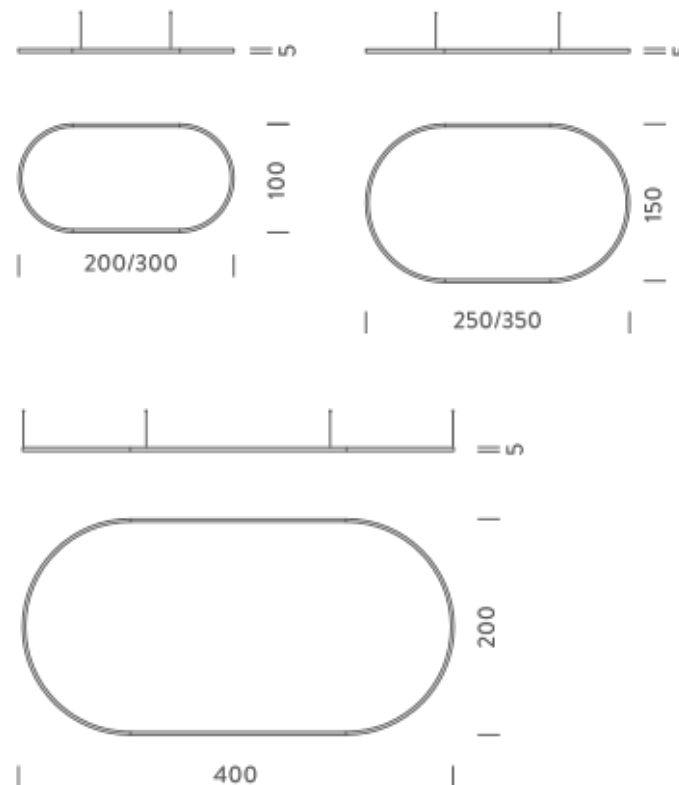

LAMPING

Source	Linear LED
Total power	148W
Emission	Diffused orientable
Switching	DALI 1-100%
Tension	220/240V
Color temperature	2700K
Luminous flux	8563lm
Typ CRI	90
Energy class	A+
IP class	40
Dimensions	200x100x5cm
Materials	Aluminium
Notes	included: 1 driver WALIM150W24VIN, 1 dimmer interface WDIMDALIHP, 2x electrical cables 5m, 4x adjustable metal cables length 3m (including ceiling attachment). Shipped assembled
Customization options	Shapes, sizes
Accessories	Canopy, for concrete ceiling Canopy box, 1 driver, 2 electrical cables Ceiling plate, for false ceiling
Net lamp weight	6,1 kg

LAMPING

Source	Linear LED
Total power	206W
Emission	Diffused orientable
Switching	DALI 1-100%
Tension	220/240V
Color temperature	3000K
Luminous flux	12595lm
Typ CRI	90
Energy class	A+
IP class	40
Dimensions	300x100x5cm
Materials	Aluminium
Notes	included: 1 driver WALIM250W24VIN, 1 dimmer interface WDIMDALIHP, 2x electrical cables 5m, 4x adjustable metal cables length 3m (including ceiling attachment). Shipped assembled
Customization options	Shapes, sizes
Accessories	Canopy, for concrete ceiling Canopy box, 1 driver, 2 electrical cables Ceiling plate, for false ceiling
Net lamp weight	8 kg

Codes

BZRO17A30G15WBO
BZRO17A30G15WNE
BZRO17A30G15WOR

Structure

white
black
gold

PACKAGE

Package 01 Dimension: 310x100x15 cm / Gross weight: 16 kg

Certificazioni

3X1M | DOWNLIGHT - 4000K

LAMPING

Source	Linear LED
Total power	103W
Emission	Diffused orientable
Switching	DALI 1-100%
Tension	220/240V
Color temperature	4000K
Luminous flux	6997lm
Typ CRI	90
Energy class	A+
IP class	40
Dimensions	300x100x5cm
Materials	Aluminium
Notes	included: 1 driver WALIM150W24VIN, 1 dimmer interface WDIMDALIHP, 1x electrical cable 5m, 4x adjustable metal cables length 3m (including ceiling attachment). Shipped assembled
Customization options	Shapes, sizes
Accessories	Canopy, for concrete ceiling Canopy box, 1 driver, 1 electrical cable Ceiling plate, for false ceiling
Net lamp weight	7,7 kg