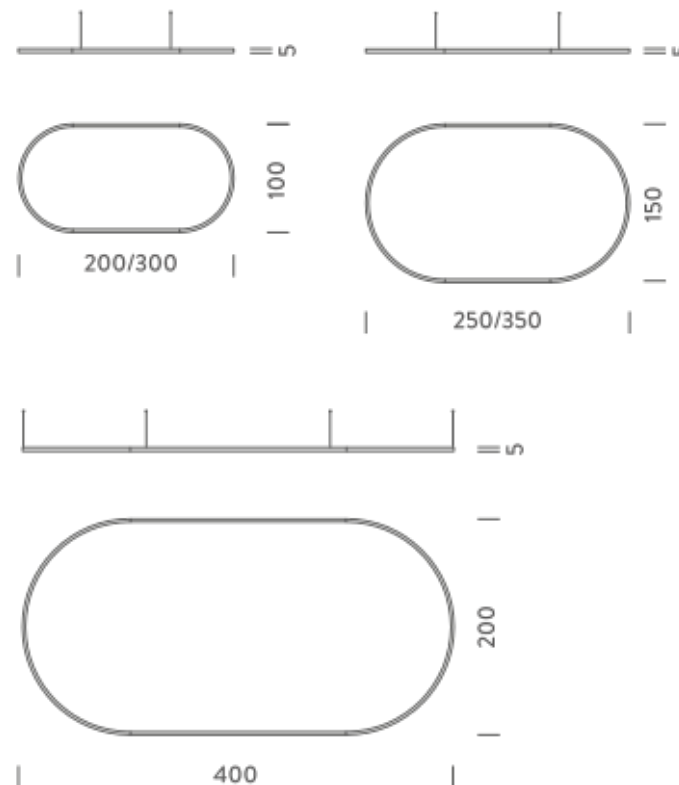

LAMPING

Source	Linear LED
Total power	148W
Emission	Diffused orientable
Switching	DALI 1-100%
Tension	220/240V
Color temperature	2700K
Luminous flux	8563lm
Typ CRI	90
Energy class	A+
IP class	40
Dimensions	200x100x5cm
Materials	Aluminium
Notes	included: 1 driver WALIM150W24VIN, 1 dimmer interface WDIMDALIHP, 2x electrical cables 5m, 4x adjustable metal cables length 3m (including ceiling attachment). Shipped assembled
Customization options	Shapes, sizes
Accessories	Canopy, for concrete ceiling Canopy box, 1 driver, 2 electrical cables Ceiling plate, for false ceiling
Net lamp weight	6,1 kg

LAMPING

Source	Linear LED
Total power	193W
Emission	Diffused orientable
Switching	DALI 1-100%
Tension	220/240V
Color temperature	3000K
Luminous flux	11836lm
Typ CRI	90
Energy class	A+
IP class	40
Dimensions	250x150x5cm
Materials	Aluminium
Notes	included: 1 driver WALIM250W24VIN, 1 dimmer interface WDIMDALIHP, 4x electrical cables 5m, 6x adjustable metal cables length 3m (including ceiling attachment). Shipped in 4 pieces
Customization options	Shapes, sizes
Accessories	Canopy, for concrete ceiling Ceiling plate, for false ceiling
Net lamp weight	8,1 kg

Codes

BZRO17B25G15WBO
BZRO17B25G15WNE
BZRO17B25G15WOR

Structure

white
black
gold

PACKAGE

Package 01 Dimension: 160x160x15 cm / Gross weight: 11,6 kg

Certificazioni

2,5X1,5M | DOWNLIGHT - 4000K

LAMPING

Source	Linear LED
Total power	97W
Emission	Diffused orientable
Switching	DALI 1-100%
Tension	220/240V
Color temperature	4000K
Luminous flux	6576lm
Typ CRI	90
Energy class	A+
IP class	40
Dimensions	250x150x5cm
Materials	Aluminium
Notes	included: 1 driver WALIM150W24VIN, 1 dimmer interface WDIMDALIHP, 1x electrical cable 5m, 6x adjustable metal cables length 3m (including ceiling attachment). Shipped in 4 pieces
Customization options	Shapes, sizes
Accessories	Canopy, for concrete ceiling Canopy box, 1 driver, 1 electrical cable Ceiling plate, for false ceiling
Net lamp weight	7,3 kg