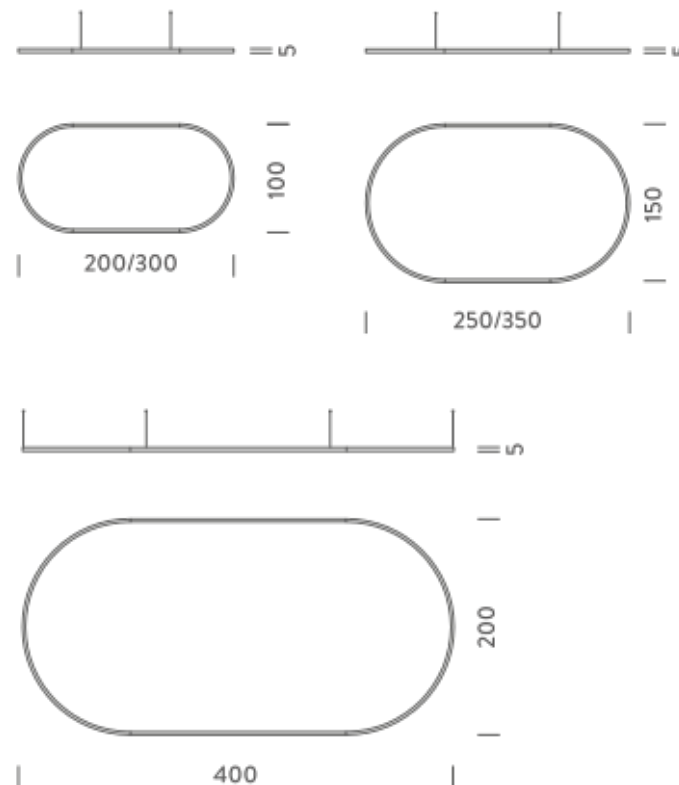

LAMPING

Source	Linear LED
Total power	251W
Emission	Diffused orientable
Switching	DALI 1-100%
Tension	220/240V
Color temperature	4000K
Luminous flux	17072lm
Typ CRI	90
Energy class	A+
IP class	40
Dimensions	350x150x5cm
Materials	Aluminium
Notes	included: 2 drivers WALIM150W24VIN, 2x dimmer interface WDIMDALIHP, 4x electrical cables 5m, 6x adjustable metal cables length 3m (including ceiling attachment). Shipped in 4 pieces
Customization options	Shapes, sizes
Accessories	Canopy, for concrete ceiling Ceiling plate, for false ceiling
Net lamp weight	9,9 kg

Codes

BZRO17B35G15NBO
BZRO17B35G15NNE
BZRO17B35G15NOR

Structure

white
black
gold

PACKAGE

Package 01 Dimension: 210x110x15 cm / Gross weight: 15,3 kg

Certificazioni

4X2M | DOWNLIGHT - 2700K

LAMPING

Source	Linear LED
Total power	148W
Emission	Diffused orientable
Switching	DALI 1-100%
Tension	220/240V
Color temperature	2700K
Luminous flux	8536lm
Typ CRI	90
Energy class	A+
IP class	40
Dimensions	400x200x5cm
Materials	Aluminium
Notes	included: 1 driver WALIM250W24VIN, 1 dimmer interface WDIMDALIHP, 4x electrical cables 5m, 6x adjustable metal cables length 3m (including ceiling attachment). Shipped in 4 pieces
Customization options	Shapes, sizes
Accessories	Canopy, for concrete ceiling Ceiling plate, for false ceiling
Net lamp weight	11,4 kg