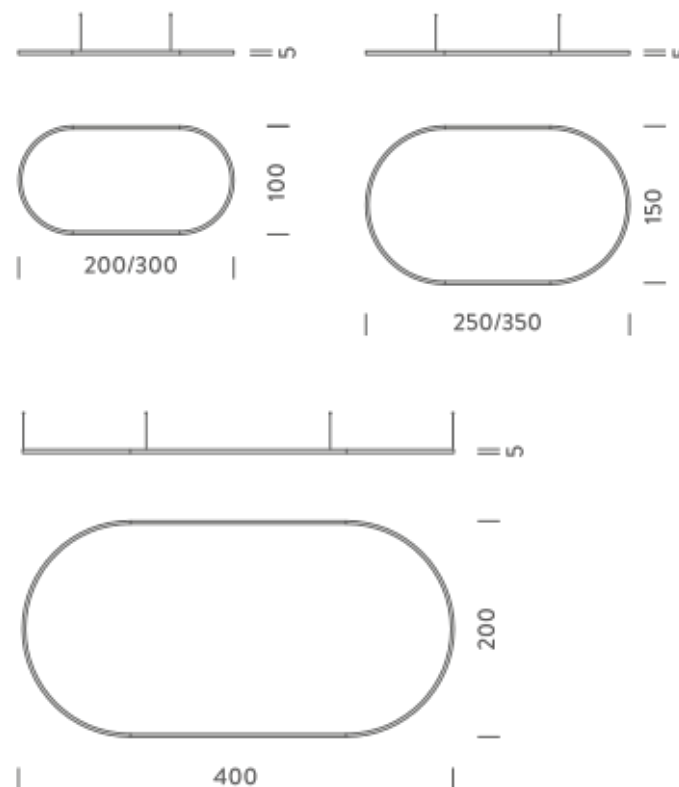

LAMPING

Source	Linear LED
Total power	148W
Emission	Diffused orientable
Switching	DALI 1-100%
Tension	220/240V
Color temperature	2700K
Luminous flux	8563lm
Typ CRI	90
Energy class	A+
IP class	40
Dimensions	200x100x5cm
Materials	Aluminium
Notes	included: 1 driver WALIM150W24VIN, 1 dimmer interface WDIMDALIHP, 2x electrical cables 5m, 4x adjustable metal cables length 3m (including ceiling attachment). Shipped assembled
Customization options	Shapes, sizes
Accessories	Canopy, for concrete ceiling Canopy box, 1 driver, 2 electrical cables Ceiling plate, for false ceiling
Net lamp weight	6,1 kg

LAMPING

Source	Linear LED
Total power	206W
Emission	Diffused orientable
Switching	DALI 1-100%
Tension	220/240V
Color temperature	2700K
Luminous flux	11895lm
Typ CRI	90
Energy class	A+
IP class	40
Dimensions	300x100x5cm
Materials	Aluminium
Notes	included: 1 driver WALIM250W24VIN, 1 dimmer interface WDIMDALIHP, 2x electrical cables 5m, 4x adjustable metal cables length 3m (including ceiling attachment). Shipped assembled
Customization options	Shapes, sizes
Accessories	Canopy, for concrete ceiling Canopy box, 1 driver, 2 electrical cables Ceiling plate, for false ceiling
Net lamp weight	8 kg

Codes

BZRO17A30G15DBO
BZRO17A30G15DNE
BZRO17A30G15DOR

Structure

white
black
gold

PACKAGE

Package 01 Dimension: 310x100x15 cm / Gross weight: 16 kg

Certificazioni

3X1M | DOWNLIGHT - 3000K

LAMPING

Source	Linear LED
Total power	103W
Emission	Diffused orientable
Switching	DALI 1-100%
Tension	220/240V
Color temperature	3000K
Luminous flux	6297lm
Typ CRI	90
Energy class	A+
IP class	40
Dimensions	300x100x5cm
Materials	Aluminium
Notes	included: 1 driver WALIM150W24VIN, 1 dimmer interface WDIMDALIHP, 1x electrical cable 5m, 4x adjustable metal cables length 3m (including ceiling attachment). Shipped assembled
Customization options	Shapes, sizes
Accessories	Canopy, for concrete ceiling Canopy box, 1 driver, 1 electrical cable Ceiling plate, for false ceiling
Net lamp weight	7,7 kg