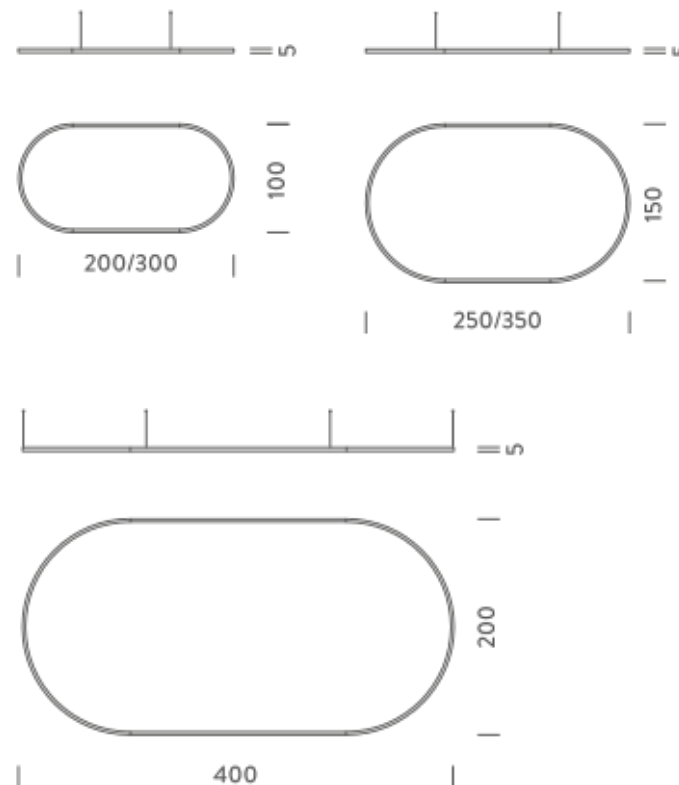

LAMPING

Source	Linear LED
Total power	251W
Emission	Diffused orientable
Switching	DALI 1-100%
Tension	220/240V
Color temperature	4000K
Luminous flux	17072lm
Typ CRI	90
Energy class	A+
IP class	40
Dimensions	350x150x5cm
Materials	Aluminium
Notes	included: 2 drivers WALIM150W24VIN, 2x dimmer interface WDIMDALIHP, 4x electrical cables 5m, 6x adjustable metal cables length 3m (including ceiling attachment). Shipped in 4 pieces
Customization options	Shapes, sizes
Accessories	Canopy, for concrete ceiling Ceiling plate, for false ceiling
Net lamp weight	9,9 kg

LAMPING

Source	Linear LED
Total power	148W
Emission	Diffused orientable
Switching	DALI 1-100%
Tension	220/240V
Color temperature	2700K
Luminous flux	8536lm
Typ CRI	90
Energy class	A+
IP class	40
Dimensions	400x200x5cm
Materials	Aluminium
Notes	included: 1 driver WALIM250W24VIN, 1 dimmer interface WDIMDALIHP, 4x electrical cables 5m, 6x adjustable metal cables length 3m (including ceiling attachment). Shipped in 4 pieces
Customization options	Shapes, sizes
Accessories	Canopy, for concrete ceiling Ceiling plate, for false ceiling
Net lamp weight	11,4 kg

Codes

BZRO16C40G15DBO
BZRO16C40G15DNE
BZRO16C40G15DOR

Structure

white
black
gold

PACKAGE

Package 01 Dimension: 210x110x15 cm / Gross weight: 16,8 kg

Certificazioni

4X2M | UP - DOWNLIGHT - 2700K

LAMPING

Source	Linear LED
Total power	296W
Emission	Diffused orientable
Switching	DALI 1-100%
Tension	220/240V
Color temperature	2700K
Luminous flux	17126lm
Typ CRI	90
Energy class	A+
IP class	40
Dimensions	400x200x5cm
Materials	Aluminium
Notes	included: 2 driver2 WALIM150W24VIN, 2x dimmer interface WDIMDALIHP, 4x electrical cables 5m, 6x adjustable metal cables length 3m (including ceiling attachment). Shipped in 4 pieces
Customization options	Shapes, sizes
Accessories	Canopy, for concrete ceiling Ceiling plate, for false ceiling
Net lamp weight	12,2 kg