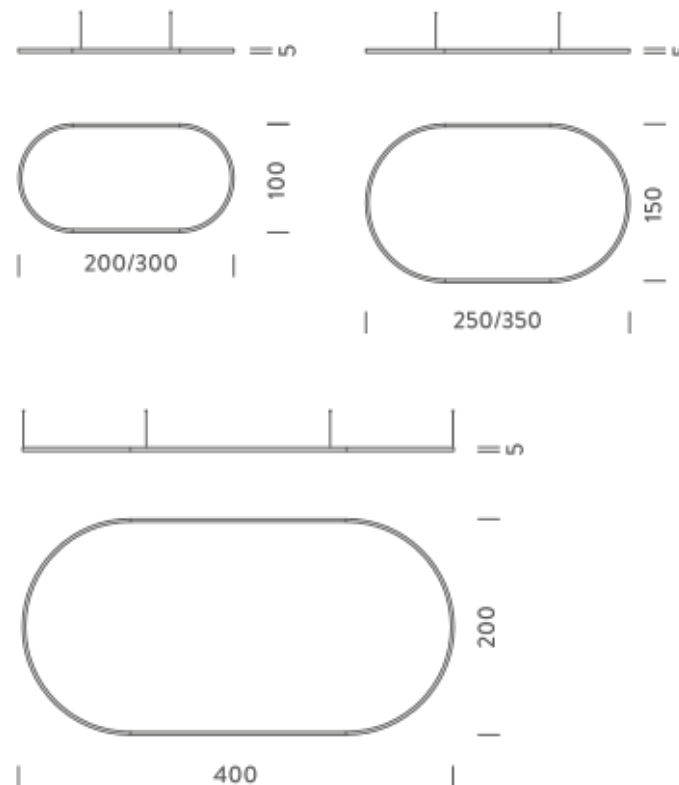

LAMPING

Source	Linear LED
Total power	97W
Emission	Diffused orientable
Switching	DALI 1-100%
Tension	220/240V
Color temperature	4000K
Luminous flux	6576lm
Typ CRI	90
Energy class	A+
IP class	40
Dimensions	250x150x5cm
Materials	Aluminium
Notes	included: 1 driver WALIM150W24VIN, 1 dimmer interface WDIMDALIHP, 1x electrical cable 5m, 6x adjustable metal cables length 3m (including ceiling attachment). Shipped in 4 pieces
Customization options	Shapes, sizes
Accessories	Canopy, for concrete ceiling Canopy box, 1 driver, 1 electrical cable Ceiling plate, for false ceiling
Net lamp weight	7,3 kg

LAMPING

Source	Linear LED
Total power	193W
Emission	Diffused orientable
Switching	DALI 1-100%
Tension	220/240V
Color temperature	4000K
Luminous flux	13152lm
Typ CRI	90
Energy class	A+
IP class	40
Dimensions	250x150x5cm
Materials	Aluminium
Notes	included: 1 driver WALIM250W24VIN, 1 dimmer interface WDIMDALIHP, 4x electrical cables 5m, 6x adjustable metal cables length 3m (including ceiling attachment). Shipped in 4 pieces
Customization options	Shapes, sizes
Accessories	Canopy, for concrete ceiling Ceiling plate, for false ceiling
Net lamp weight	8,1 kg

Codes

BZRO17B25G15NBO
BZRO17B25G15NNE
BZRO17B25G15NOR

Structure

white
black
gold

PACKAGE

Package 01 Dimension: 160x160x15 cm / Gross weight: 11,6 kg

Certificazioni

3,5X1,5M | DOWNLIGHT - 2700K

LAMPING

Source	Linear LED
Total power	125W
Emission	Diffused orientable
Switching	DALI 1-100%
Tension	220/240V
Color temperature	2700K
Luminous flux	7255lm
Typ CRI	90
Energy class	A+
IP class	40
Dimensions	350x150x5cm
Materials	Aluminium
Notes	included: 1 driver WALIM150W24VIN, 1 dimmer interface WDIMDALIHP, 1x electrical cable 5m, 6x adjustable metal cables length 3m (including ceiling attachment). Shipped in 4 pieces
Customization options	Shapes, sizes
Accessories	Canopy, for concrete ceiling Canopy box, 1 driver, 1 electrical cable Ceiling plate, for false ceiling
Net lamp weight	9,1 kg