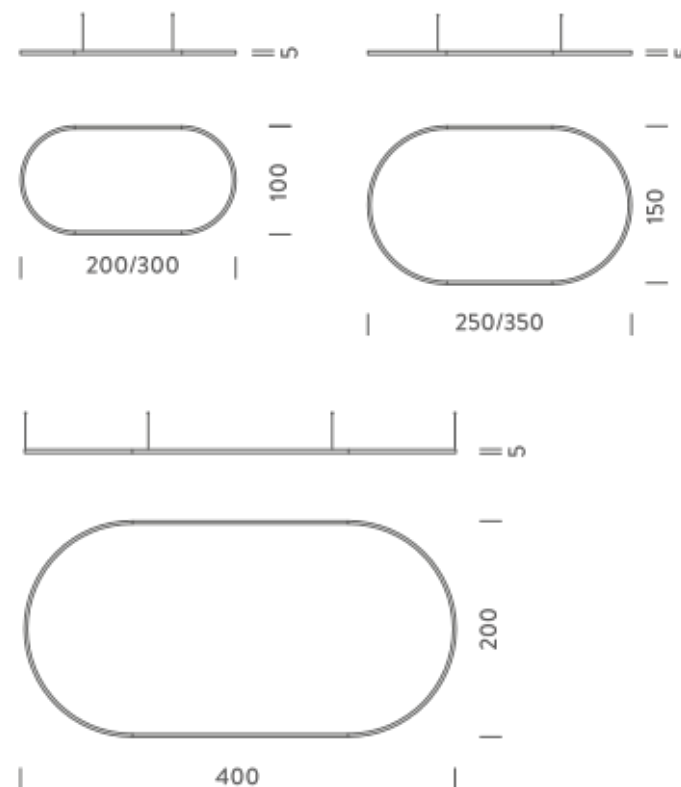

LAMPING

Source	Linear LED
Total power	148W
Emission	Diffused orientable
Switching	DALI 1-100%
Tension	220/240V
Color temperature	2700K
Luminous flux	8563lm
Typ CRI	90
Energy class	A+
IP class	40
Dimensions	200x100x5cm
Materials	Aluminium
Notes	included: 1 driver WALIM150W24VIN, 1 dimmer interface WDIMDALIHP, 2x electrical cables 5m, 4x adjustable metal cables length 3m (including ceiling attachment). Shipped assembled
Customization options	Shapes, sizes
Accessories	Canopy, for concrete ceiling Canopy box, 1 driver, 2 electrical cables Ceiling plate, for false ceiling
Net lamp weight	6,1 kg

LAMPING

Source	Linear LED
Total power	97W
Emission	Diffused orientable
Switching	DALI 1-100%
Tension	220/240V
Color temperature	3000K
Luminous flux	5918lm
Typ CRI	90
Energy class	A+
IP class	40
Dimensions	250x150x5cm
Materials	Aluminium
Notes	included: 1 driver WALIM150W24VIN, 1 dimmer interface WDIMDALIHP, 1x electrical cable 5m, 6x adjustable metal cables length 3m (including ceiling attachment). Shipped in 4 pieces
Customization options	Shapes, sizes
Accessories	Canopy, for concrete ceiling Canopy box, 1 driver, 1 electrical cable Ceiling plate, for false ceiling
Net lamp weight	7,3 kg

Codes

BZRO16B25G15WBO
BZRO16B25G15WNE
BZRO16B25G15WOR

Structure

white
black
gold

PACKAGE

Package 01 Dimension: 160x160x15 cm / Gross weight: 10,8 kg

Certificazioni

2,5X1,5M | UP - DOWNLIGHT - 3000K

LAMPING

Source	Linear LED
Total power	193W
Emission	Diffused orientable
Switching	DALI 1-100%
Tension	220/240V
Color temperature	3000K
Luminous flux	11836lm
Typ CRI	90
Energy class	A+
IP class	40
Dimensions	250x150x5cm
Materials	Aluminium
Notes	included: 1 driver WALIM250W24VIN, 1 dimmer interface WDIMDALIHP, 4x electrical cables 5m, 6x adjustable metal cables length 3m (including ceiling attachment). Shipped in 4 pieces
Customization options	Shapes, sizes
Accessories	Canopy, for concrete ceiling Ceiling plate, for false ceiling
Net lamp weight	8,1 kg