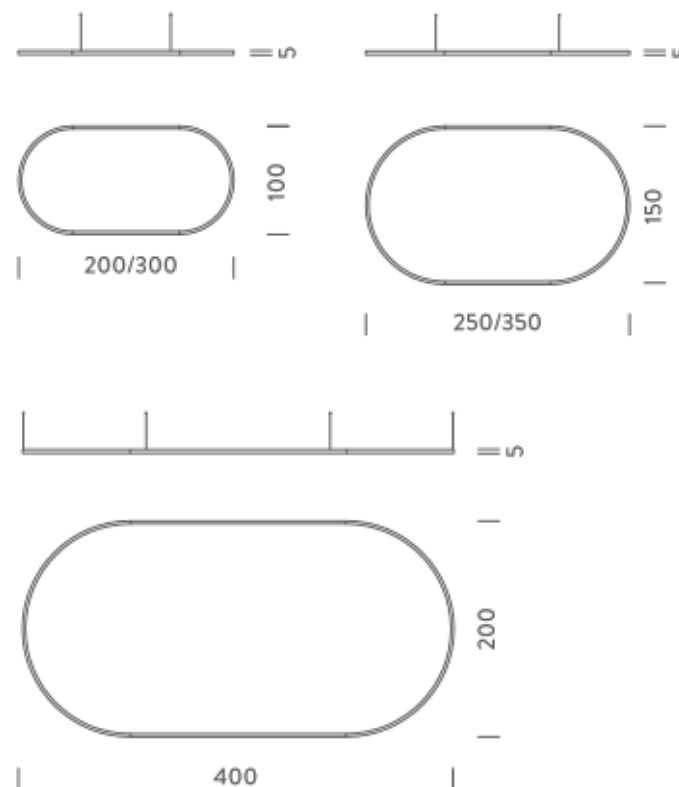

LAMPING

Source	Linear LED
Total power	148W
Emission	Diffused orientable
Switching	DALI 1-100%
Tension	220/240V
Color temperature	2700K
Luminous flux	8536lm
Typ CRI	90
Energy class	A+
IP class	40
Dimensions	400x200x5cm
Materials	Aluminium
Notes	included: 1 driver WALIM250W24VIN, 1 dimmer interface WDIMDALIHP, 4x electrical cables 5m, 6x adjustable metal cables length 3m (including ceiling attachment). Shipped in 4 pieces
Customization options	Shapes, sizes
Accessories	Canopy, for concrete ceiling Ceiling plate, for false ceiling
Net lamp weight	11,4 kg

LAMPING

Source	Linear LED
Total power	296W
Emission	Diffused orientable
Switching	DALI 1-100%
Tension	220/240V
Color temperature	2700K
Luminous flux	17126lm
Typ CRI	90
Energy class	A+
IP class	40
Dimensions	400x200x5cm
Materials	Aluminium
Notes	included: 2 driver2 WALIM150W24VIN, 2x dimmer interface WDIMDALIHP, 4x electrical cables 5m, 6x adjustable metal cables length 3m (including ceiling attachment). Shipped in 4 pieces
Customization options	Shapes, sizes
Accessories	Canopy, for concrete ceiling Ceiling plate, for false ceiling
Net lamp weight	12,2 kg

Codes

BZRO17C40G15DBO
BZRO17C40G15DNE
BZRO17C40G15DOR

Structure

white
black
gold

PACKAGE

Package 01 Dimension: 210x110x15 cm / Gross weight: 17,6 kg

Certificazioni

4X2M | DOWNLIGHT - 3000K

LAMPING

Source	Linear LED
Total power	148W
Emission	Diffused orientable
Switching	DALI 1-100%
Tension	220/240V
Color temperature	3000K
Luminous flux	9067lm
Typ CRI	90
Energy class	A+
IP class	40
Dimensions	400x200x5cm
Materials	Aluminium
Notes	included: 1 driver WALIM250W24VIN, 1 dimmer interface WDIMDALIHP, 4x electrical cables 5m, 6x adjustable metal cables length 3m (including ceiling attachment). Shipped in 4 pieces
Customization options	Shapes, sizes
Accessories	Canopy, for concrete ceiling Ceiling plate, for false ceiling
Net lamp weight	11,4 kg