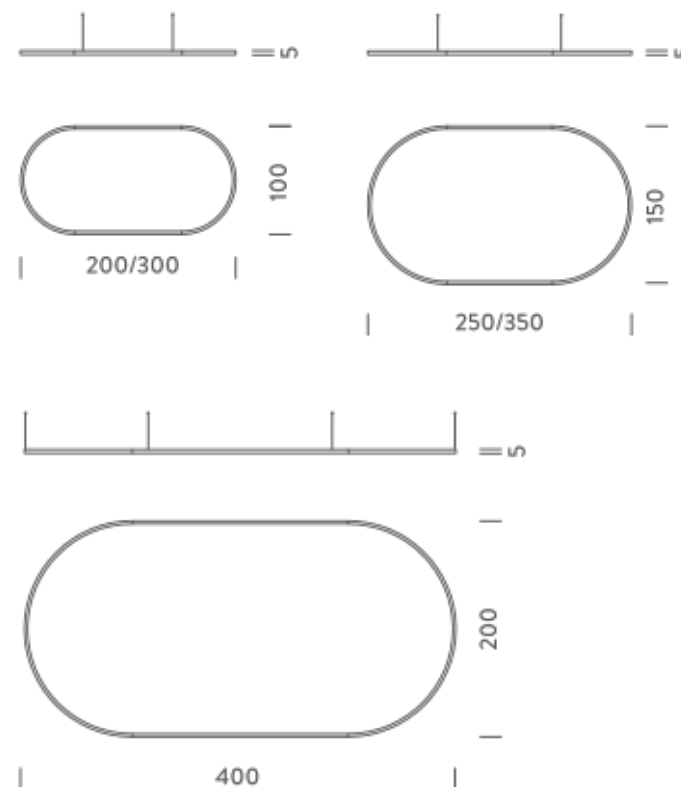

LAMPING

Source	Linear LED
Total power	148W
Emission	Diffused orientable
Switching	DALI 1-100%
Tension	220/240V
Color temperature	2700K
Luminous flux	8563lm
Typ CRI	90
Energy class	A+
IP class	40
Dimensions	200x100x5cm
Materials	Aluminium
Notes	included: 1 driver WALIM150W24VIN, 1 dimmer interface WDIMDALIHP, 2x electrical cables 5m, 4x adjustable metal cables length 3m (including ceiling attachment). Shipped assembled
Customization options	Shapes, sizes
Accessories	Canopy, for concrete ceiling Canopy box, 1 driver, 2 electrical cables Ceiling plate, for false ceiling
Net lamp weight	6,1 kg

LAMPING

Source	Linear LED
Total power	148W
Emission	Diffused orientable
Switching	DALI 1-100%
Tension	220/240V
Color temperature	4000K
Luminous flux	10074lm
Typ CRI	90
Energy class	A+
IP class	40
Dimensions	200x100x5cm
Materials	Aluminium
Notes	included: 1 driver WALIM150W24VIN, 1 dimmer interface WDIMDALIHP, 2x electrical cables 5m, 4x adjustable metal cables length 3m (including ceiling attachment). Shipped assembled
Customization options	Shapes, sizes
Accessories	Canopy, for concrete ceiling Canopy box, 1 driver, 2 electrical cables Ceiling plate, for false ceiling
Net lamp weight	6,1 kg

Codes

BZRO17A20G15NBO
BZRO17A20G15NNE
BZRO17A20G15NOR

Structure

white
black
gold

PACKAGE

Package 01 Dimension: 210x110x15 cm / Gross weight: 11,5 kg

Certificazioni

3X1M | DOWNLIGHT - 2700K

LAMPING

Source	Linear LED
Total power	103W
Emission	Diffused orientable
Switching	DALI 1-100%
Tension	220/240V
Color temperature	2700K
Luminous flux	5948lm
Typ CRI	90
Energy class	A+
IP class	40
Dimensions	300x100x5cm
Materials	Aluminium
Notes	included: 1 driver WALIM150W24VIN, 1 dimmer interface WDIMDALIHP, 1x electrical cable 5m, 4x adjustable metal cables length 3m (including ceiling attachment). Shipped assembled
Customization options	Shapes, sizes
Accessories	Canopy, for concrete ceiling Canopy box, 1 driver, 1 electrical cable Ceiling plate, for false ceiling
Net lamp weight	7,7 kg