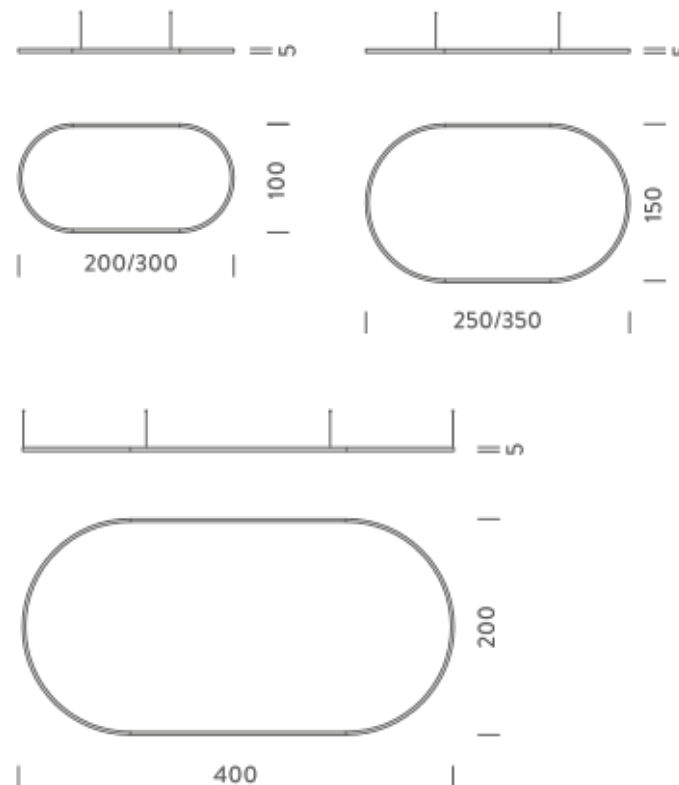

LAMPING

Source	Linear LED
Total power	296W
Emission	Diffused orientable
Switching	DALI 1-100%
Tension	220/240V
Color temperature	3000K
Luminous flux	18134lm
Typ CRI	90
Energy class	A+
IP class	40
Dimensions	400x200x5cm
Materials	Aluminium
Notes	included: 2 drivers WALIM150W24VIN, 2x dimmer interface WDIMDALIHP, 4x electrical cables 5m, 6x adjustable metal cables length 3m (including ceiling attachment). Shipped in 4 pieces
Customization options	Shapes, sizes
Accessories	Canopy, for concrete ceiling Ceiling plate, for false ceiling
Net lamp weight	12,2 kg

Codes

BZRO17C40G15WBO
BZRO17C40G15WNE
BZRO17C40G15WOR

Structure

white
black
gold

PACKAGE

Package 01 Dimension: 210x110x15 cm / Gross weight: 17,6 kg

Certificazioni

4X2M | DOWNLIGHT - 4000K