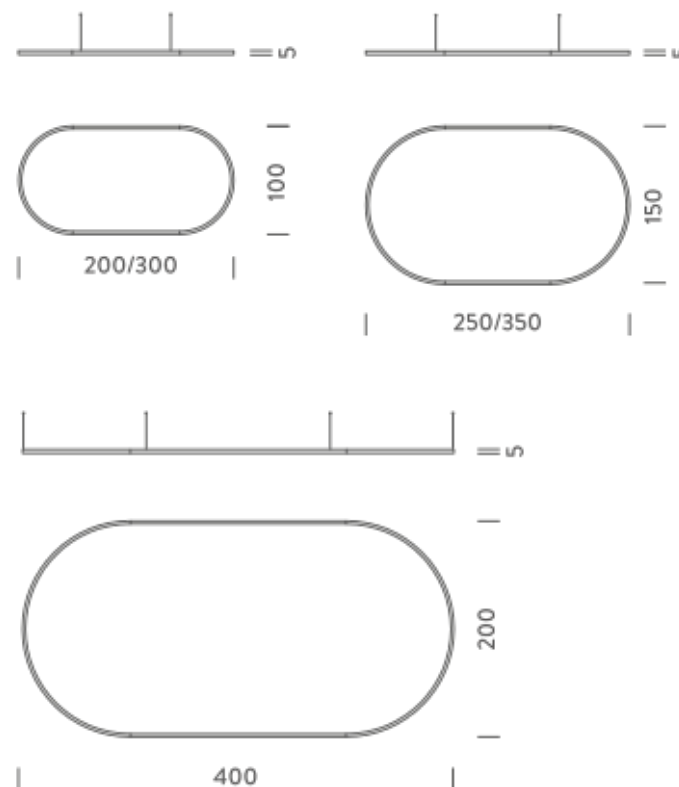

LAMPING

Source	Linear LED
Total power	251W
Emission	Diffused orientable
Switching	DALI 1-100%
Tension	220/240V
Color temperature	2700K
Luminous flux	14511lm
Typ CRI	90
Energy class	A+
IP class	40
Dimensions	350x150x5cm
Materials	Aluminium
Notes	included: 2 drivers WALIM150W24VIN, 2x dimmer interface WDIMDALIHP, 4x electrical cables 5m, 6x adjustable metal cables length 3m (including ceiling attachment). Shipped in 4 pieces
Customization options	Shapes, sizes
Accessories	Canopy, for concrete ceiling Ceiling plate, for false ceiling
Net lamp weight	9,9 kg

LAMPING

Source	Linear LED
Total power	125W
Emission	Diffused orientable
Switching	DALI 1-100%
Tension	220/240V
Color temperature	3000K
Luminous flux	7682lm
Typ CRI	90
Energy class	A+
IP class	40
Dimensions	350x150x5cm
Materials	Aluminium
Notes	included: 1 driver WALIM150W24VIN, 1 dimmer interface WDIMDALIHP, 1x electrical cable 5m, 6x adjustable metal cables length 3m (including ceiling attachment). Shipped in 4 pieces
Customization options	Shapes, sizes
Accessories	Canopy, for concrete ceiling Canopy box, 1 driver, 1 electrical cable Ceiling plate, for false ceiling
Net lamp weight	9,1 kg

Codes

BZRO16B35G15WBO
BZRO16B35G15WNE
BZRO16B35G15WOR

Structure

white
black
gold

PACKAGE

Package 01 Dimension: 210x110x15 cm / Gross weight: 14,5 kg

Certificazioni

3,5X1,5M | UP - DOWNLIGHT - 3000K

LAMPING

Source	Linear LED
Total power	251W
Emission	Diffused orientable
Switching	DALI 1-100%
Tension	220/240V
Color temperature	3000K
Luminous flux	15364lm
Typ CRI	90
Energy class	A+
IP class	40
Dimensions	350x150x5cm
Materials	Aluminium
Notes	included: 2 drivers WALIM150W24VIN, 2x dimmer interface WDIMDALIHP, 4x electrical cables 5m, 6x adjustable metal cables length 3m (including ceiling attachment). Shipped in 4 pieces
Customization options	Shapes, sizes
Accessories	Canopy, for concrete ceiling Ceiling plate, for false ceiling
Net lamp weight	9,9 kg