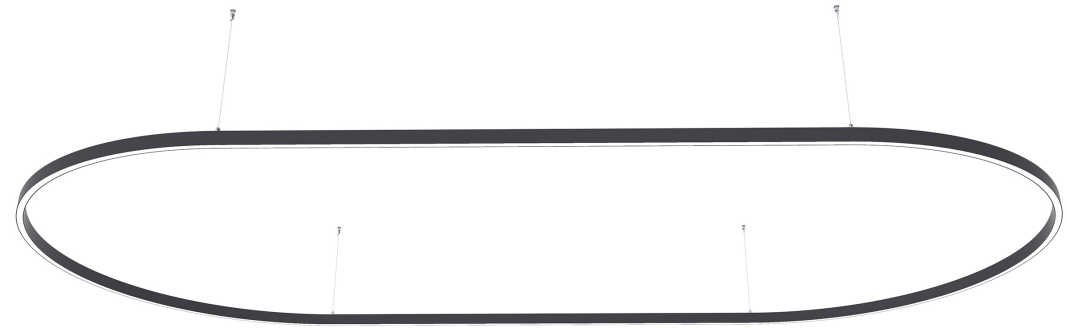

ZIRKOL – O

ZIRKOL -O is a family of oval suspension lamps suitable for general and decorative lighting.

Anodized aluminium body and opal screen for a homogeneous lighting.

Available as single direct light emission version or with double light emission with high flux and different colour temperatures.

Remote driver and dimmer interface included

2X1M | DOWNLIGHT - 2700K

LAMPING

Source	Linear LED
Total power	74W
Emission	Diffused orientable
Switching	DALI 1-100%
Tension	110/240V
Color temperature	2700K
Luminous flux	4282lm
Typ CRI	90
Energy class	A+
IP class	40
Dimensions	200x100x5cm
Materials	Aluminium
Notes	included: 1 driver WALIMLED100/24, 1 dimmer interface WDIMDALIHP, 1x electrical cable 5m, 4x adjustable metal cables length 3m (including ceiling attachment). Shipped assembled
Customization options	Shapes, sizes
Accessories	Canopy, for concrete ceiling Canopy box, 1 driver, 1 electrical cable Ceiling plate, for false ceiling
Net lamp weight	6 kg

LAMPING

Source	Linear LED
Total power	148W
Emission	Diffused orientable
Switching	DALI 1-100%
Tension	220/240V
Color temperature	2700K
Luminous flux	8563lm
Typ CRI	90
Energy class	A+
IP class	40
Dimensions	200x100x5cm
Materials	Aluminium
Notes	included: 1 driver WALIM150W24VIN, 1 dimmer interface WDIMDALIHP, 2x electrical cables 5m, 4x adjustable metal cables length 3m (including ceiling attachment). Shipped assembled
Customization options	Shapes, sizes
Accessories	Canopy, for concrete ceiling Canopy box, 1 driver, 2 electrical cables Ceiling plate, for false ceiling
Net lamp weight	6,1 kg