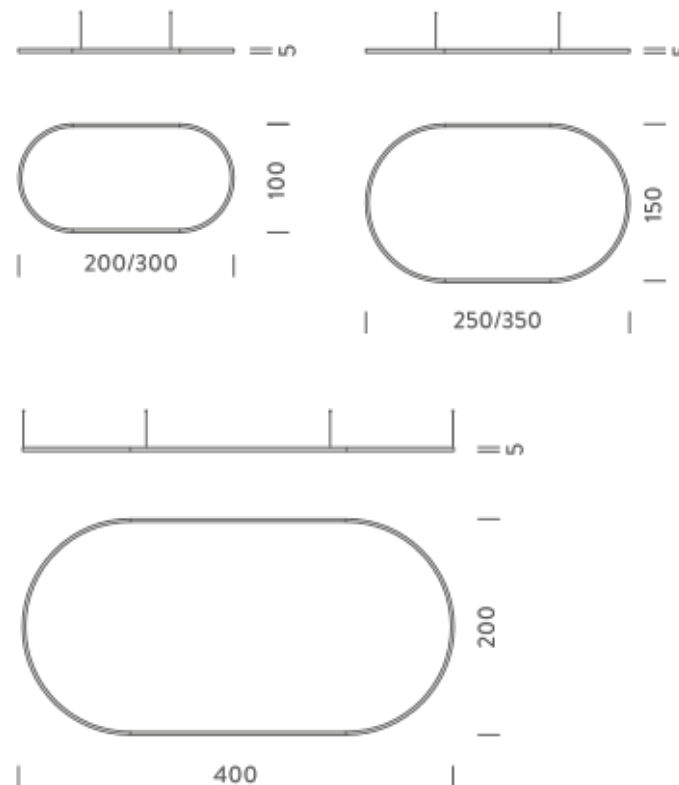

LAMPING

Source	Linear LED
Total power	125W
Emission	Diffused orientable
Switching	DALI 1-100%
Tension	220/240V
Color temperature	2700K
Luminous flux	7255lm
Typ CRI	90
Energy class	A+
IP class	40
Dimensions	350x150x5cm
Materials	Aluminium
Notes	included: 1 driver WALIM150W24VIN, 1 dimmer interface WDIMDALIHP, 1x electrical cable 5m, 6x adjustable metal cables length 3m (including ceiling attachment). Shipped in 4 pieces
Customization options	Shapes, sizes
Accessories	Canopy, for concrete ceiling Canopy box, 1 driver, 1 electrical cable Ceiling plate, for false ceiling
Net lamp weight	9,1 kg

LAMPING

Source	Linear LED
Total power	251W
Emission	Diffused orientable
Switching	DALI 1-100%
Tension	220/240V
Color temperature	2700K
Luminous flux	14511lm
Typ CRI	90
Energy class	A+
IP class	40
Dimensions	350x150x5cm
Materials	Aluminium
Notes	included: 2 drivers WALIM150W24VIN, 2x dimmer interface WDIMDALIHP, 4x electrical cables 5m, 6x adjustable metal cables length 3m (including ceiling attachment). Shipped in 4 pieces
Customization options	Shapes, sizes
Accessories	Canopy, for concrete ceiling Ceiling plate, for false ceiling
Net lamp weight	9,9 kg

Codes

BZRO17B35G15DBO
BZRO17B35G15DNE
BZRO17B35G15DOR

Structure

white
black
gold

PACKAGE

Package 01 Dimension: 210x110x15 cm / Gross weight: 15,3 kg

Certificazioni

3,5X1,5M | DOWNLIGHT - 3000K

LAMPING

Source	Linear LED
Total power	125W
Emission	Diffused orientable
Switching	DALI 1-100%
Tension	220/240V
Color temperature	3000K
Luminous flux	7682lm
Typ CRI	90
Energy class	A+
IP class	40
Dimensions	350x150x5cm
Materials	Aluminium
Notes	included: 1 driver WALIM150W24VIN, 1 dimmer interface WDIMDALIHP, 1x electrical cable 5m, 6x adjustable metal cables length 3m (including ceiling attachment). Shipped in 4 pieces
Customization options	Shapes, sizes
Accessories	Canopy, for concrete ceiling Canopy box, 1 driver, 1 electrical cable Ceiling plate, for false ceiling
Net lamp weight	9,1 kg