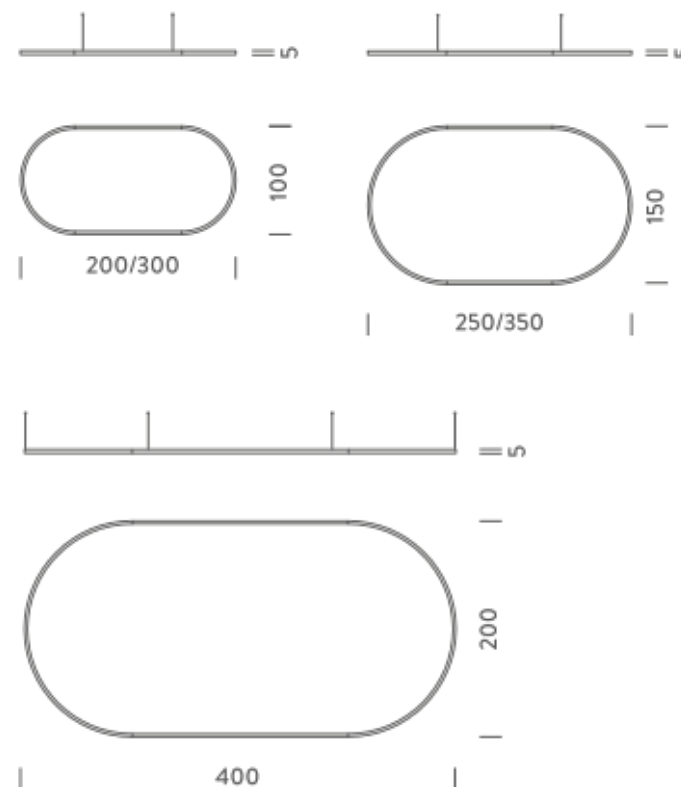

Codes

BZRO16A20G15DBO
BZRO16A20G15DNE
BZRO16A20G15DOR

Structure

white
black
gold

PACKAGE

Package 01 Dimension: 210x110x15 cm / Gross weight: 11,4 kg

Certificazioni

2X1M | UP - DOWNLIGHT -2700K

LAMPING

Source	Linear LED
Total power	148W
Emission	Diffused orientable
Switching	DALI 1-100%
Tension	220/240V
Color temperature	2700K
Luminous flux	8563lm
Typ CRI	90
Energy class	A+
IP class	40
Dimensions	200x100x5cm
Materials	Aluminium
Notes	included: 1 driver WALIM150W24VIN, 1 dimmer interface WDIMDALIHP, 2x electrical cables 5m, 4x adjustable metal cables length 3m (including ceiling attachment). Shipped assembled
Customization options	Shapes, sizes
Accessories	Canopy, for concrete ceiling Canopy box, 1 driver, 2 electrical cables Ceiling plate, for false ceiling
Net lamp weight	6,1 kg

Codes

BZRO17A20G15DBO
BZRO17A20G15DNE
BZRO17A20G15DOR

Structure

white
black
gold

PACKAGE

Package 01 Dimension: 210x110x15 cm / Gross weight: 11,5 kg

Certificazioni

2X1M | DOWNLIGHT - 3000K

LAMPING

Source	Linear LED
Total power	74W
Emission	Diffused orientable
Switching	DALI 1-100%
Tension	110/240V
Color temperature	3000K
Luminous flux	4533lm
Typ CRI	90
Energy class	A+
IP class	40
Dimensions	200x100x5cm
Materials	Aluminium
Notes	included: 1 driver WALIMLED100/24, 1 dimmer interface WDIMDALIHP, 1x electrical cable 5m, 4x adjustable metal cables length 3m (including ceiling attachment). Shipped assembled
Customization options	Shapes, sizes
Accessories	Canopy, for concrete ceiling Canopy box, 1 driver, 1 electrical cable Ceiling plate, for false ceiling
Net lamp weight	6 kg