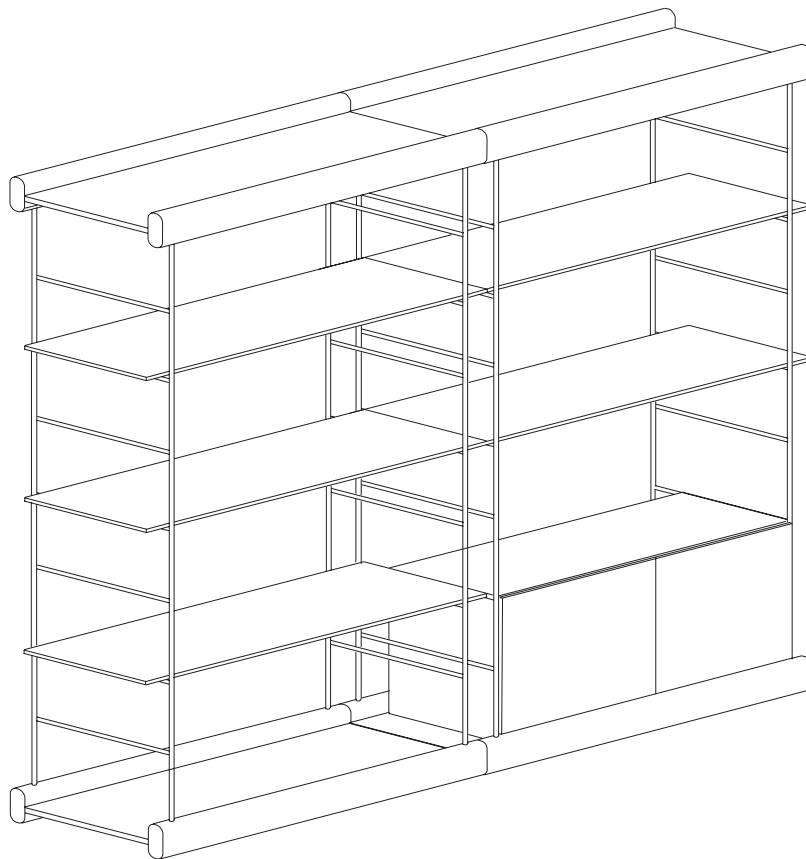

Simplicity, innovation and originality. Without extravagance. This is the philosophy of Yonoh, the creative studio that has created the new modular shelf Bost for Treku. The result is a product that harmonizes wood and metal organically and work in different spaces in the home or in the work place.

1. Measurements

1

Configure the outside structure.

2. Materials

Metal structure:

Metal: steel with an epoxy coating and height adjusters.

Cover/base:

Wood: chipboard with a natural wood veneer and plywood trims with a wood veneer. Varnished with UV-cured acrylic on all faces and with polyurethane on the trimmings.