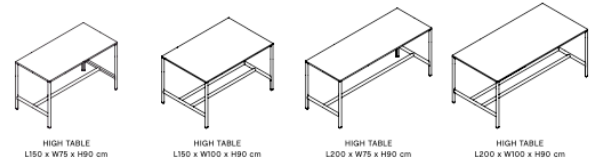

- SUGGESTED COMBINATIONS -

- SUGGESTED COMBINATIONS -