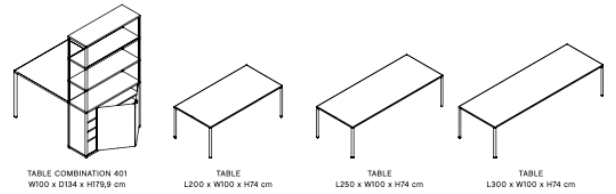

- SUGGESTED COMBINATIONS -

- SUGGESTED COMBINATIONS -